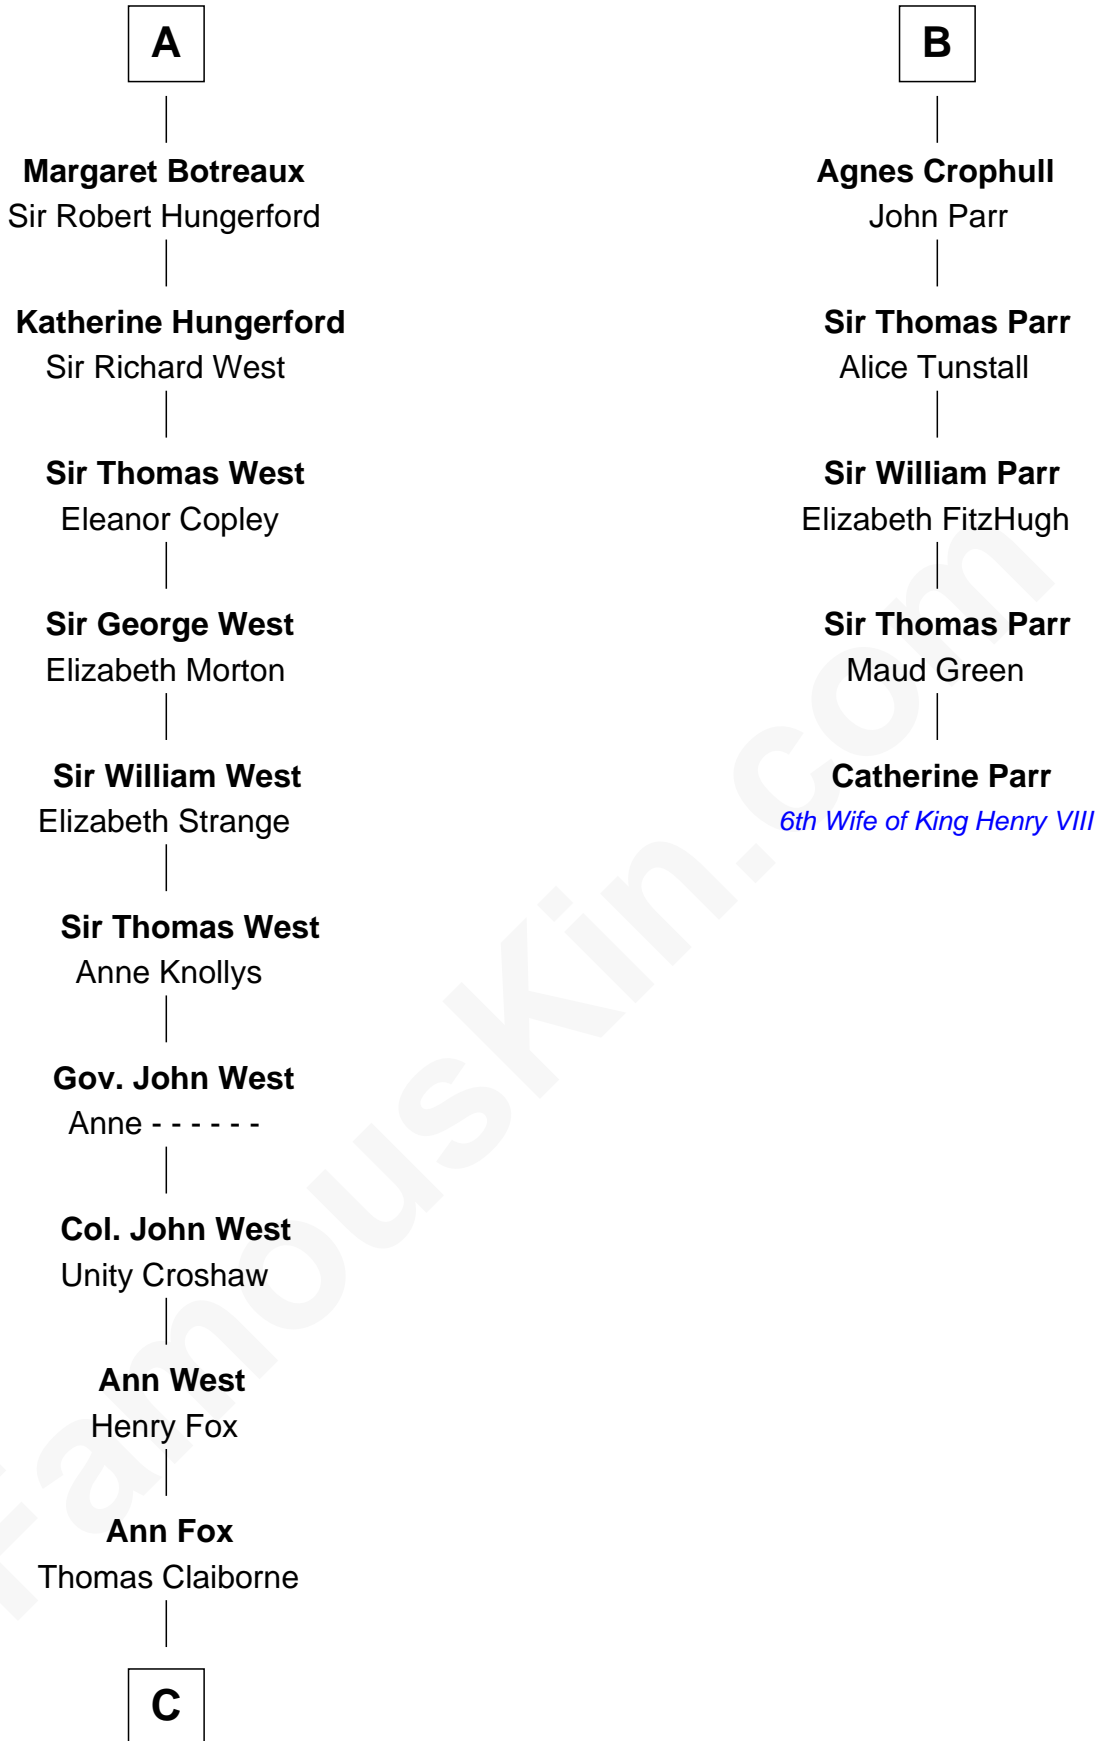

FamousKin.com
Relationship Chart of
William C. C. Claiborne
1st Governor of Louisiana

11th cousin 8 times removed of
Catherine Parr
6th Wife of King Henry VIII

Alfonso IX, King of Leon
 Berengaria of Castile

C

—
Nathaniel Claiborne

Jane Cole

—
William Claiborne

Mary Leigh

—
William C. C. Claiborne

1st Governor of Louisiana

FamousKin.com