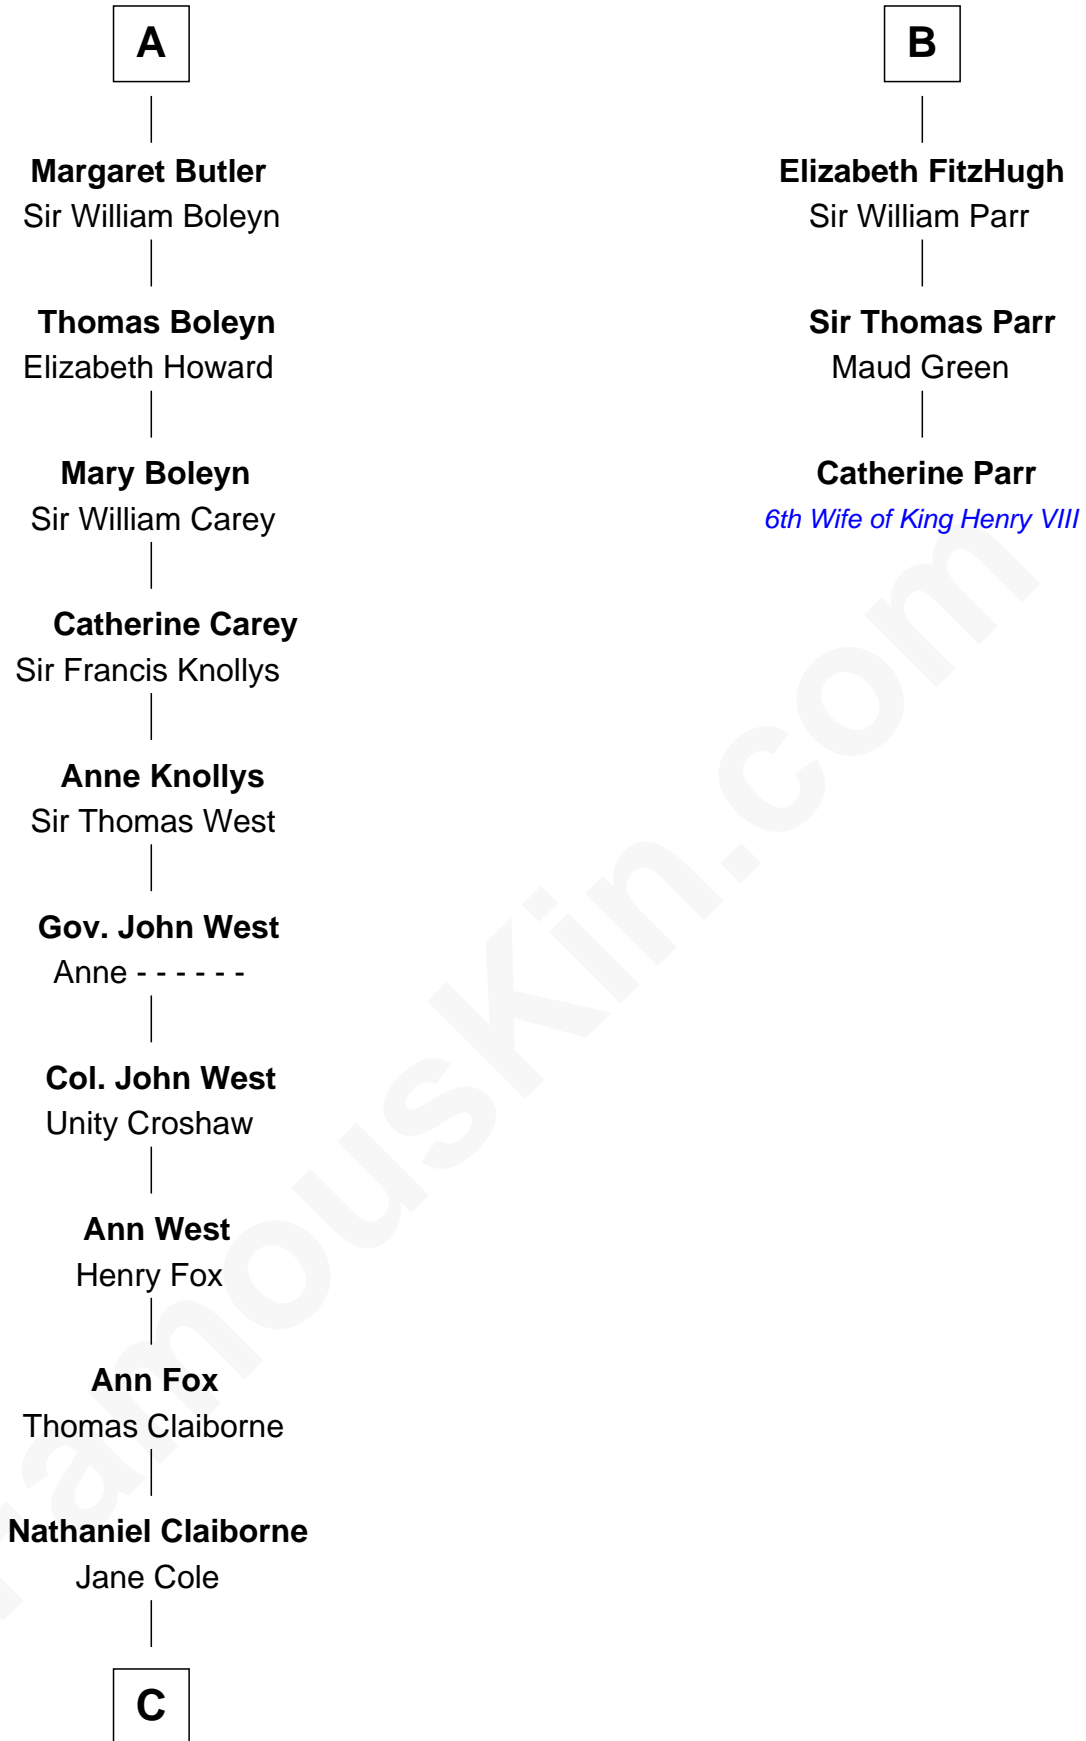

**FamousKin.com**  
**Relationship Chart of**  
**William C. C. Claiborne**  
*1st Governor of Louisiana*

**9th cousin 9 times removed of**  
**Catherine Parr**  
*6th Wife of King Henry VIII*

**C**

—  
**William Claiborne**

Mary Leigh

—  
**William C. C. Claiborne**

*1st Governor of Louisiana*

FamousKin.com