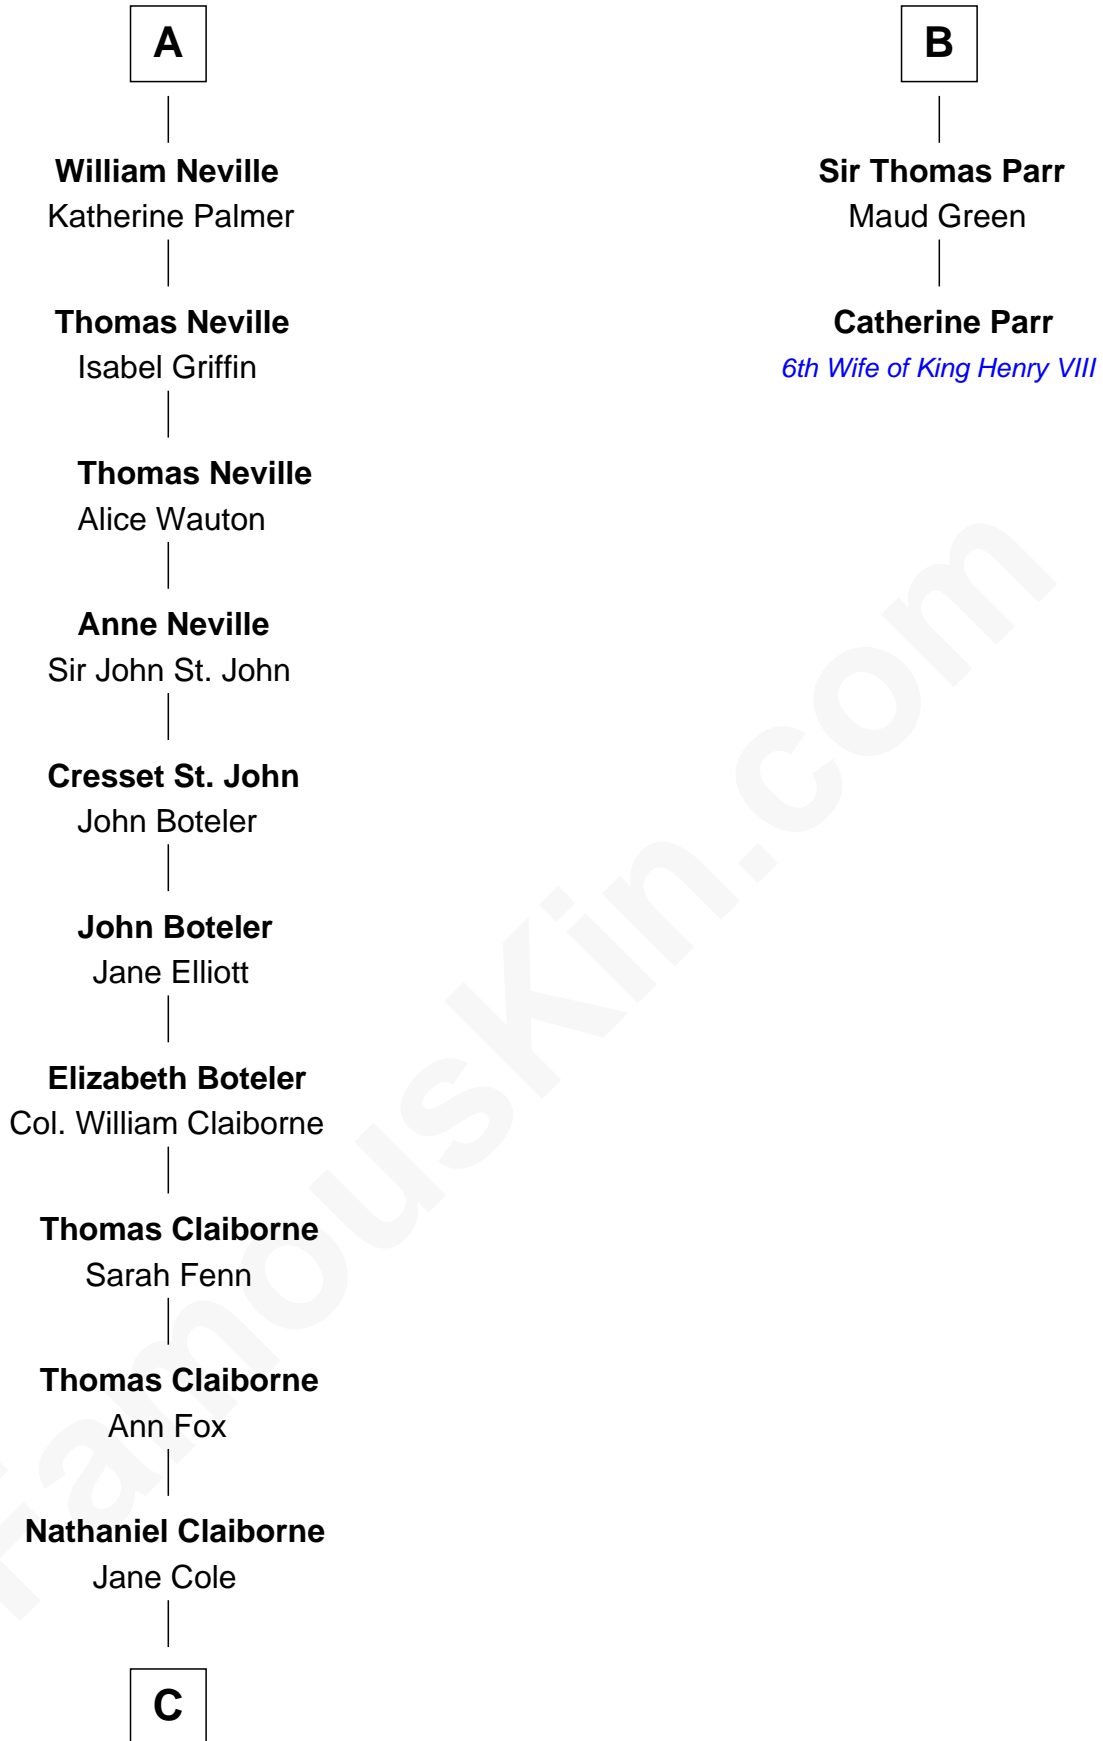

**FamousKin.com**  
**Relationship Chart of**  
**William C. C. Claiborne**  
*1st Governor of Louisiana*

**8th cousin 10 times removed of**  
**Catherine Parr**  
*6th Wife of King Henry VIII*

**C**

William Claiborne

Mary Leigh

William C. C. Claiborne

*1st Governor of Louisiana*

FamousKin.com