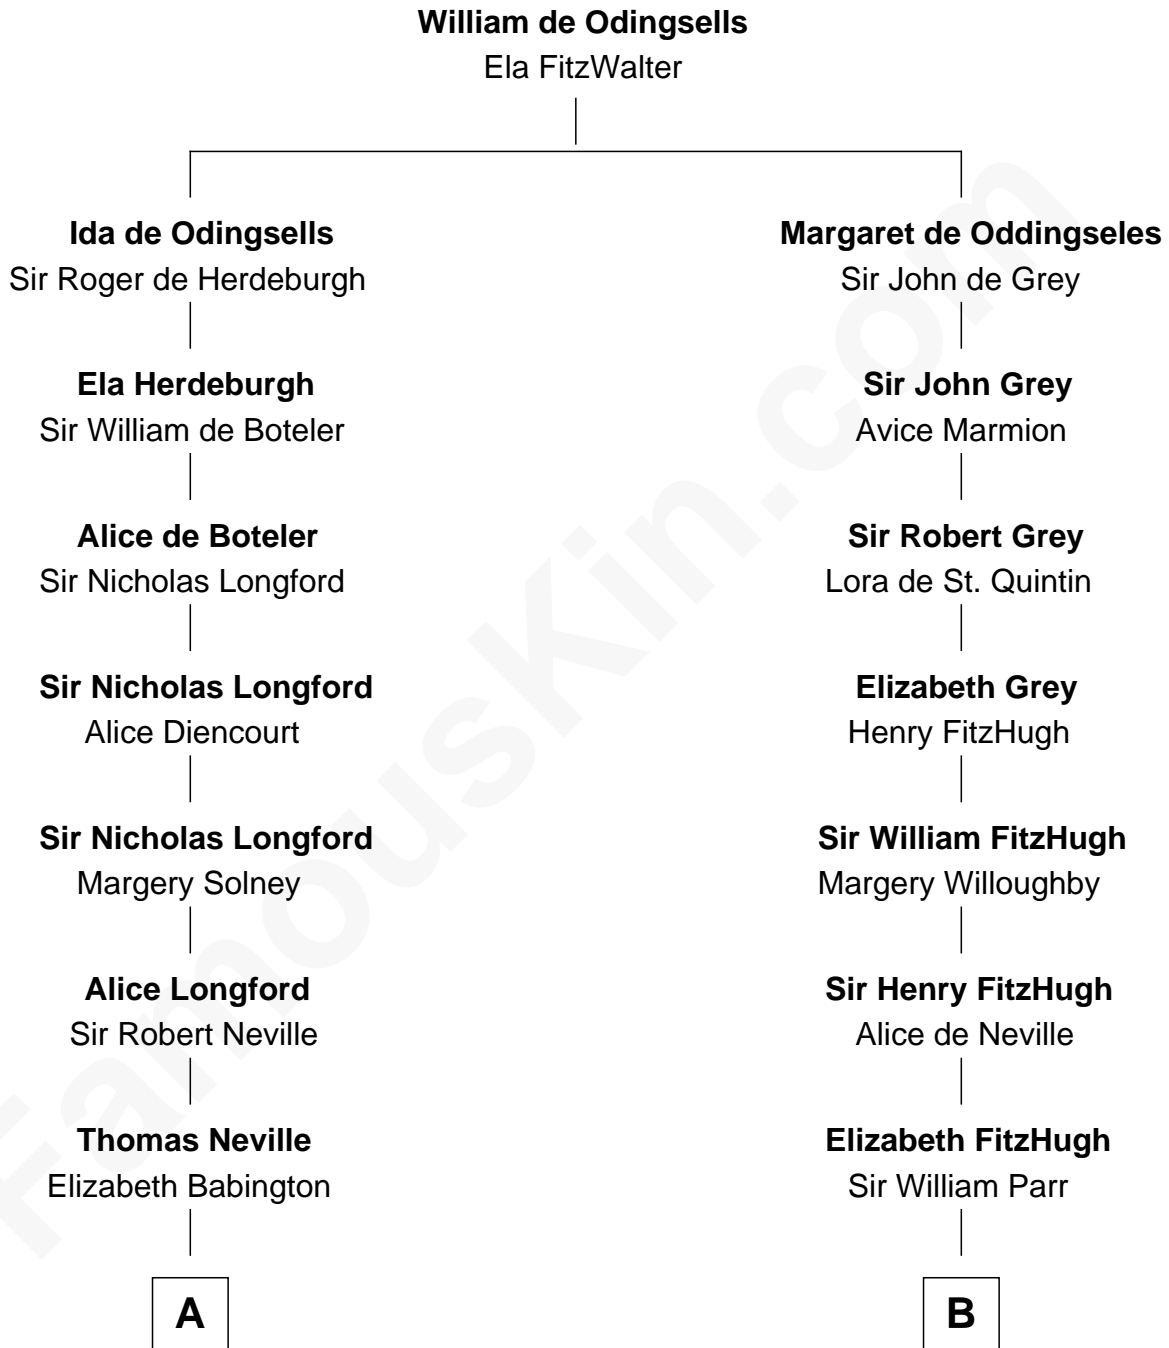

**FamousKin.com**  
**Relationship Chart of**  
**William C. C. Claiborne**  
*1st Governor of Louisiana*

**8th cousin 10 times removed of**  
**Catherine Parr**  
*6th Wife of King Henry VIII*

**C**

William Claiborne

Mary Leigh

William C. C. Claiborne

*1st Governor of Louisiana*

FamousKin.com