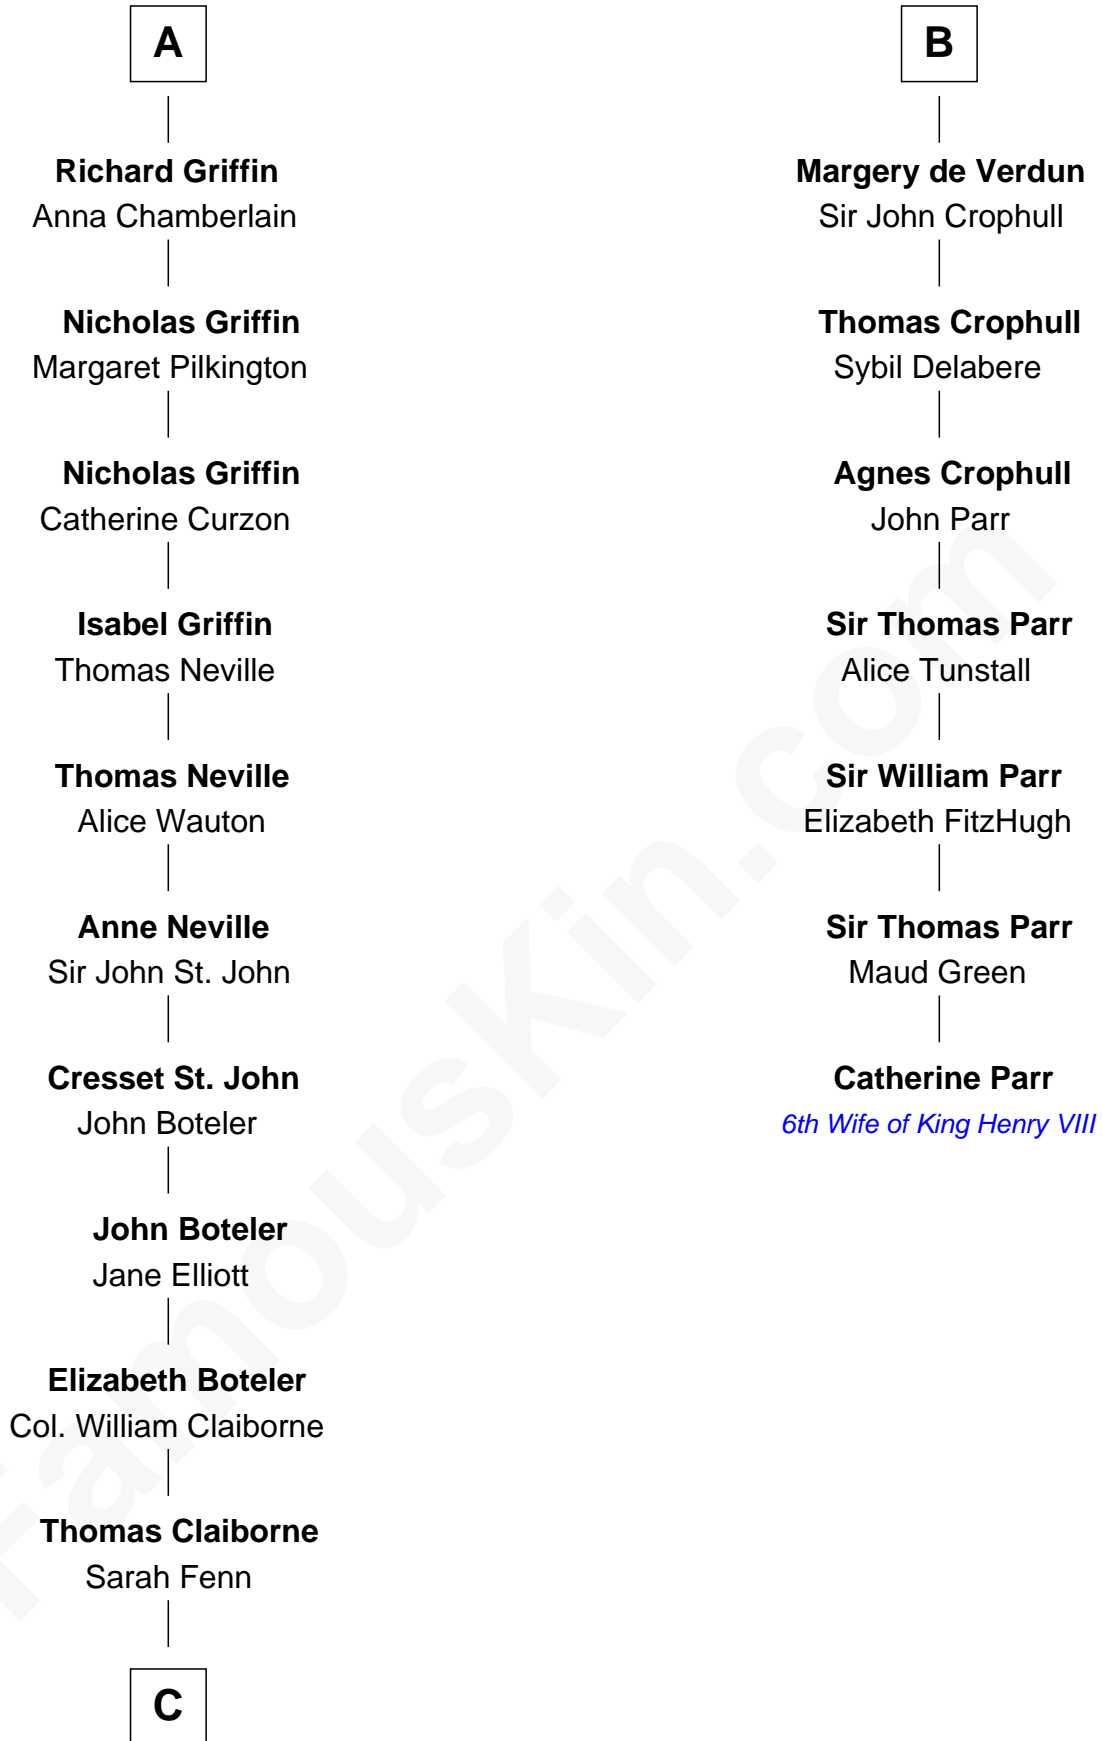

FamousKin.com
Relationship Chart of
William C. C. Claiborne
1st Governor of Louisiana

13th cousin 7 times removed of

Catherine Parr
6th Wife of King Henry VIII

David I, King of Scotland
 Maud of Northumberland

C

—
Thomas Claiborne

Ann Fox

—
Nathaniel Claiborne

Jane Cole

—
William Claiborne

Mary Leigh

—
William C. C. Claiborne