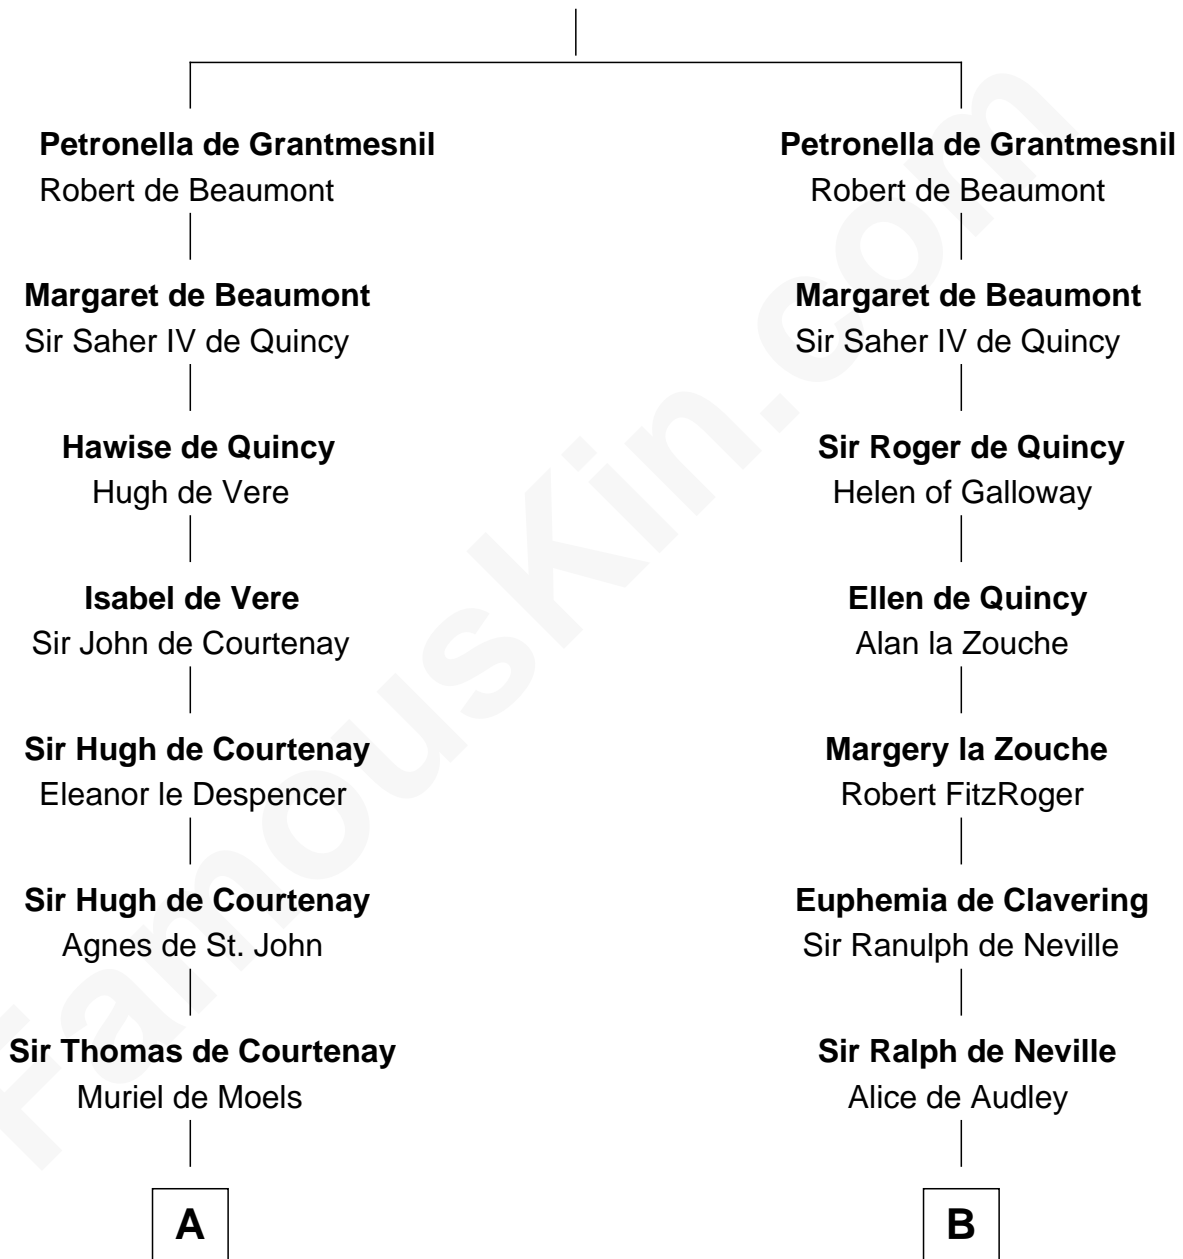

FamousKin.com
Relationship Chart of
William C. C. Claiborne
1st Governor of Louisiana

13th cousin 8 times removed of
Catherine Parr
6th Wife of King Henry VIII

Hugh de Grantmesnil

C

—
Ann West

Henry Fox

—
Ann Fox

Thomas Claiborne

—
Nathaniel Claiborne

Jane Cole

—
William Claiborne

Mary Leigh

—
William C. C. Claiborne

1st Governor of Louisiana

FamousKin.com