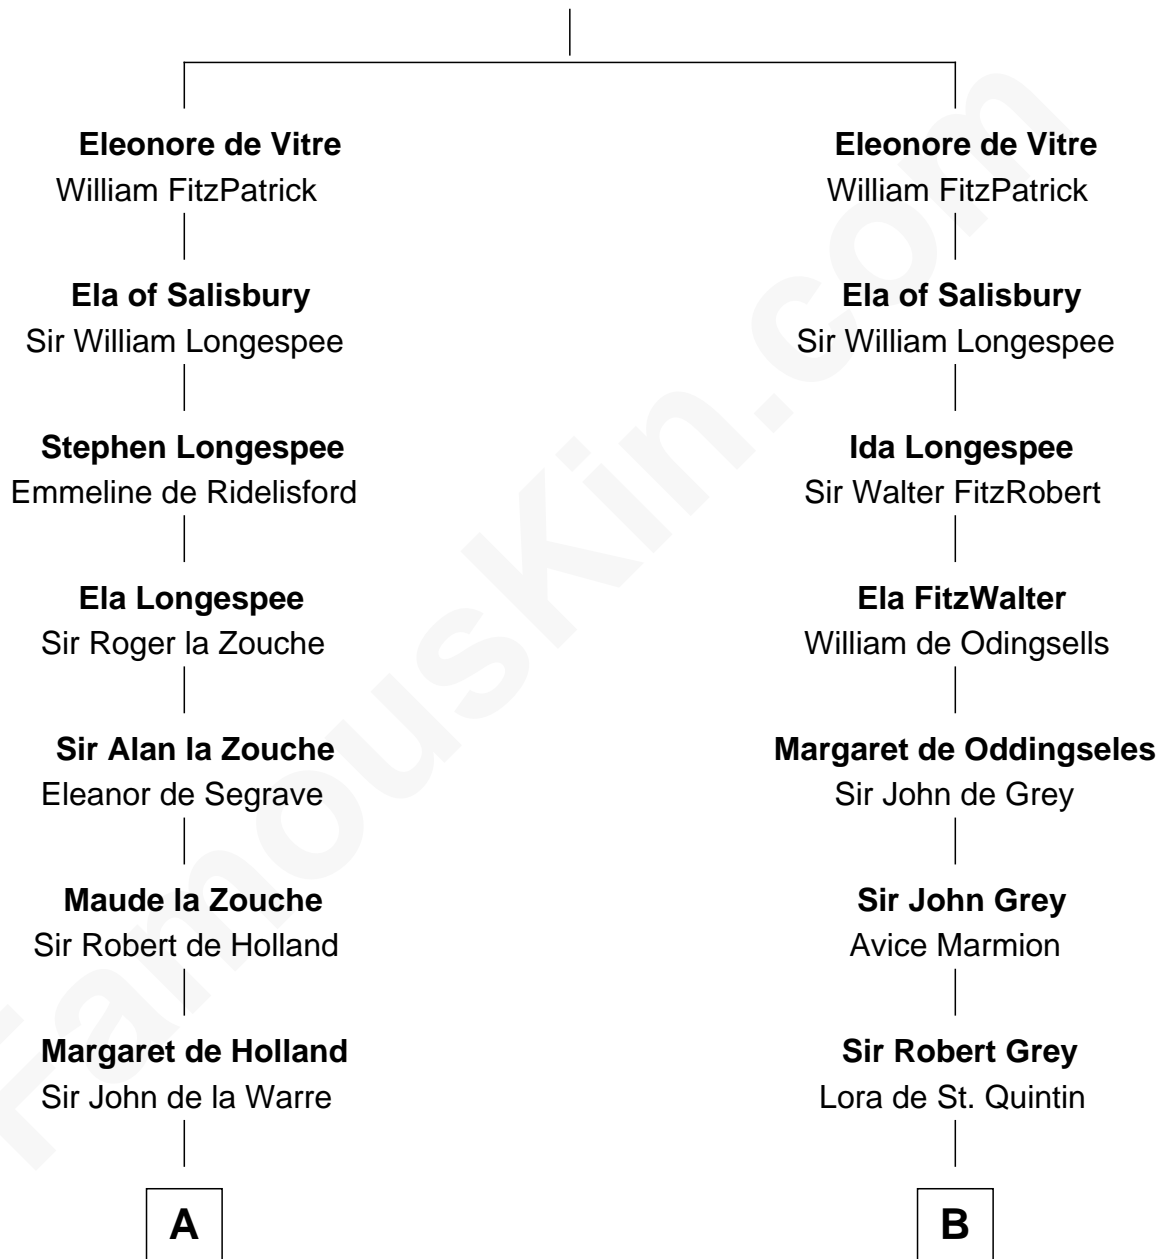

FamousKin.com
Relationship Chart of
William C. C. Claiborne
1st Governor of Louisiana

12th cousin 9 times removed of

Catherine Parr
6th Wife of King Henry VIII

Robert III de Vitre

C

—
Ann West

Henry Fox

—
Ann Fox

Thomas Claiborne

—
Nathaniel Claiborne

Jane Cole

—
William Claiborne

Mary Leigh

—
William C. C. Claiborne

1st Governor of Louisiana

FamousKin.com