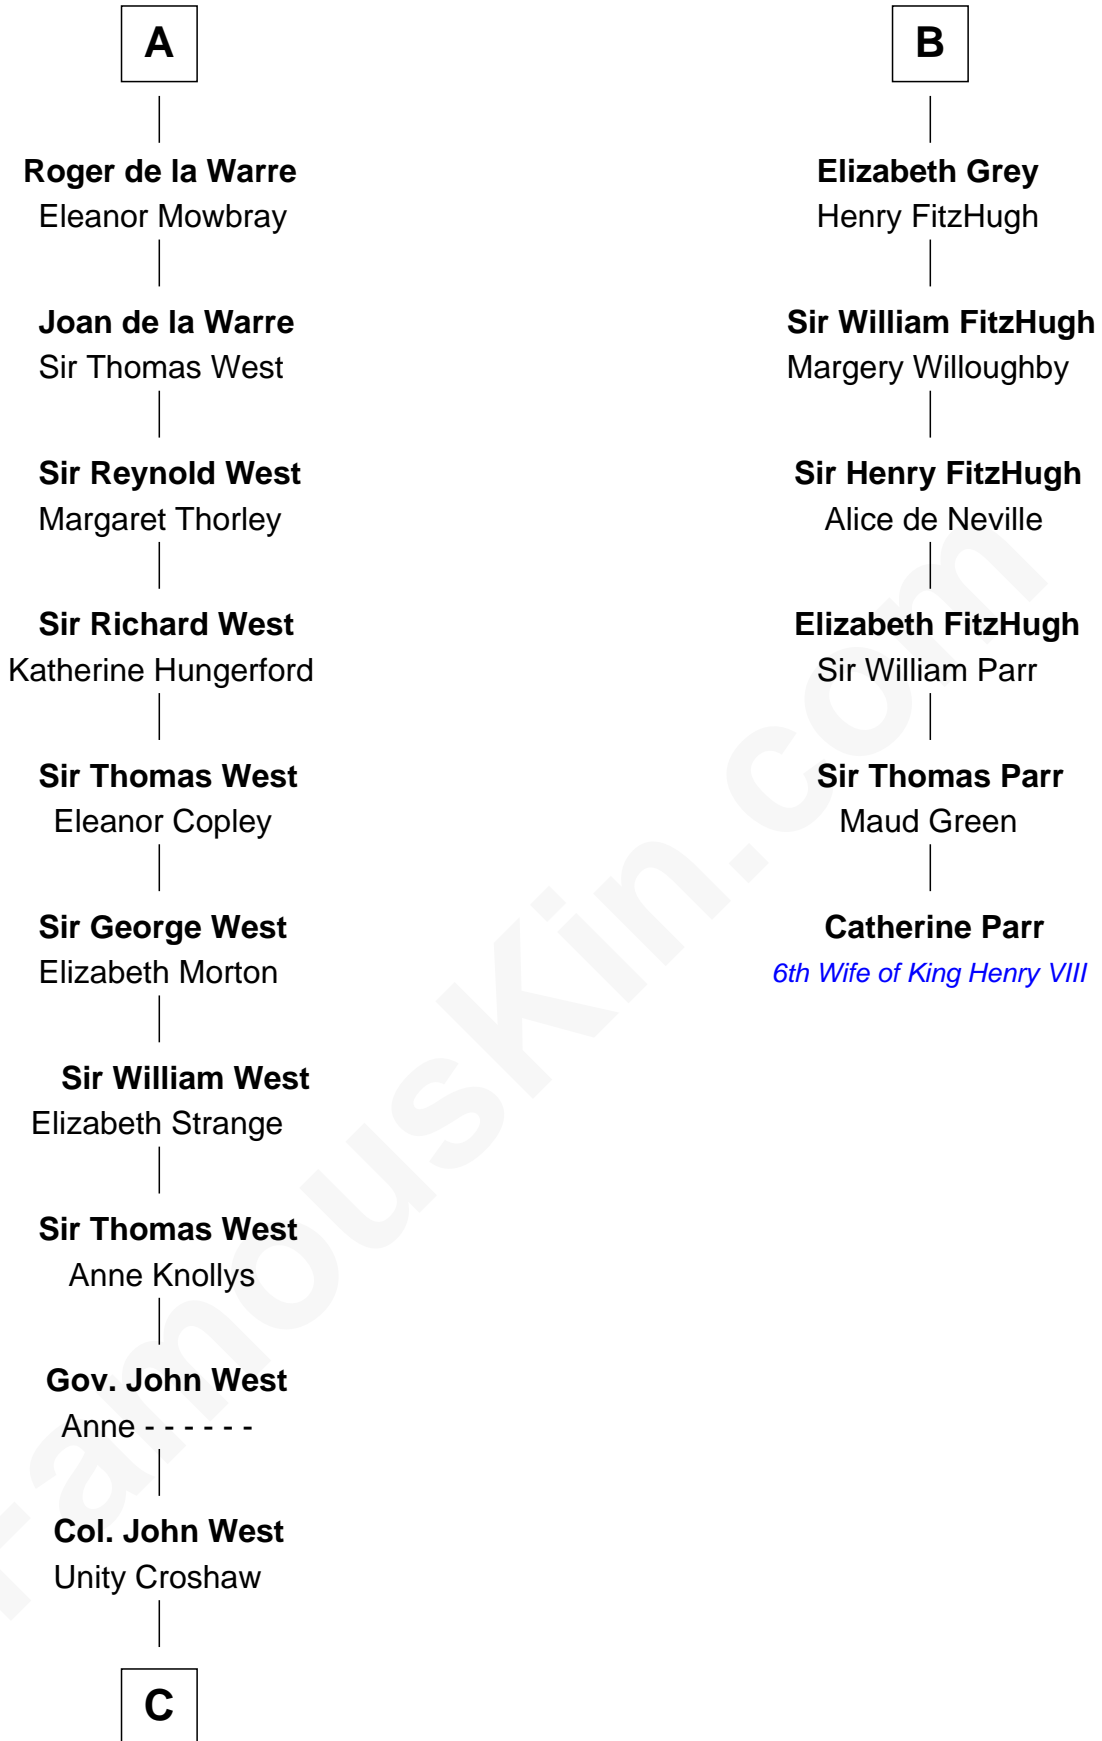

FamousKin.com
Relationship Chart of
William C. C. Claiborne
1st Governor of Louisiana

12th cousin 9 times removed of

Catherine Parr
6th Wife of King Henry VIII

Robert III de Vitre

C

—
Ann West

Henry Fox

—
Ann Fox

Thomas Claiborne

—
Nathaniel Claiborne

Jane Cole

—
William Claiborne

Mary Leigh

—
William C. C. Claiborne

1st Governor of Louisiana

FamousKin.com