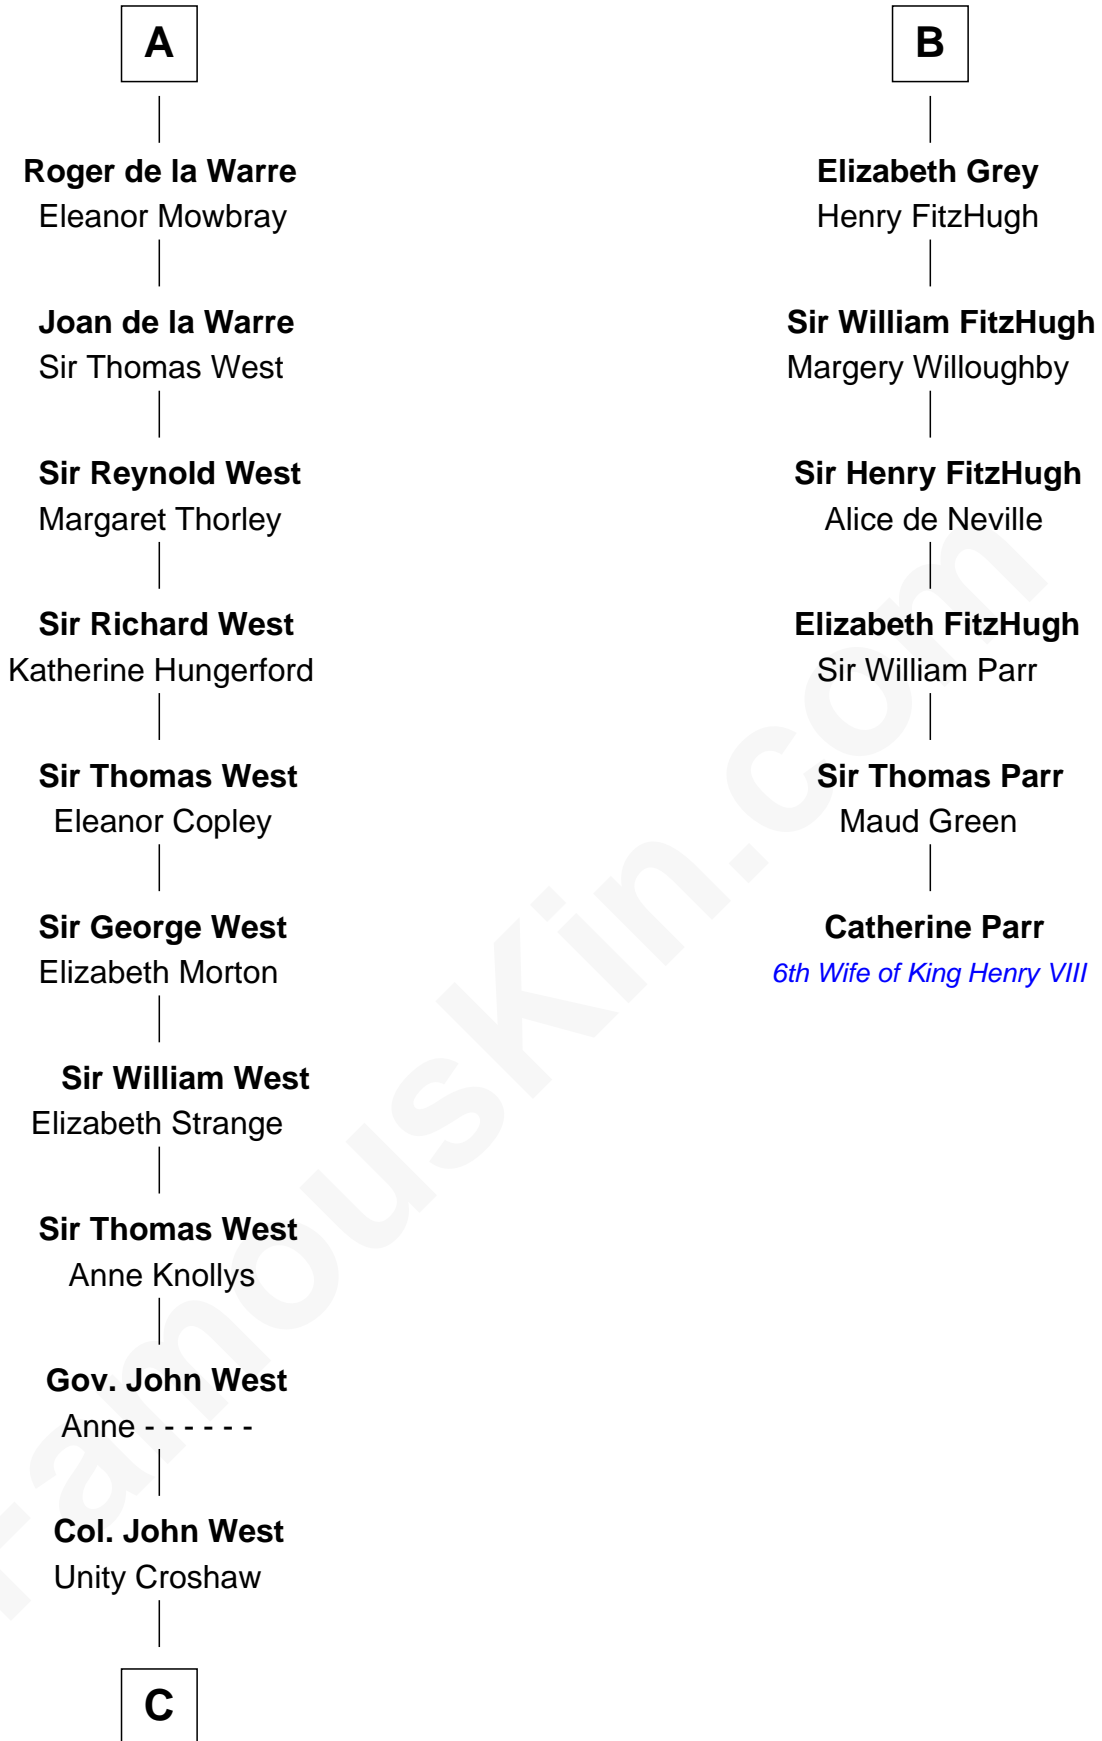

FamousKin.com
Relationship Chart of
William C. C. Claiborne
1st Governor of Louisiana

12th cousin 9 times removed of

Catherine Parr
6th Wife of King Henry VIII

C

—
Ann West

Henry Fox

—
Ann Fox

Thomas Claiborne

—
Nathaniel Claiborne

Jane Cole

—
William Claiborne

Mary Leigh

—
William C. C. Claiborne

1st Governor of Louisiana

FamousKin.com