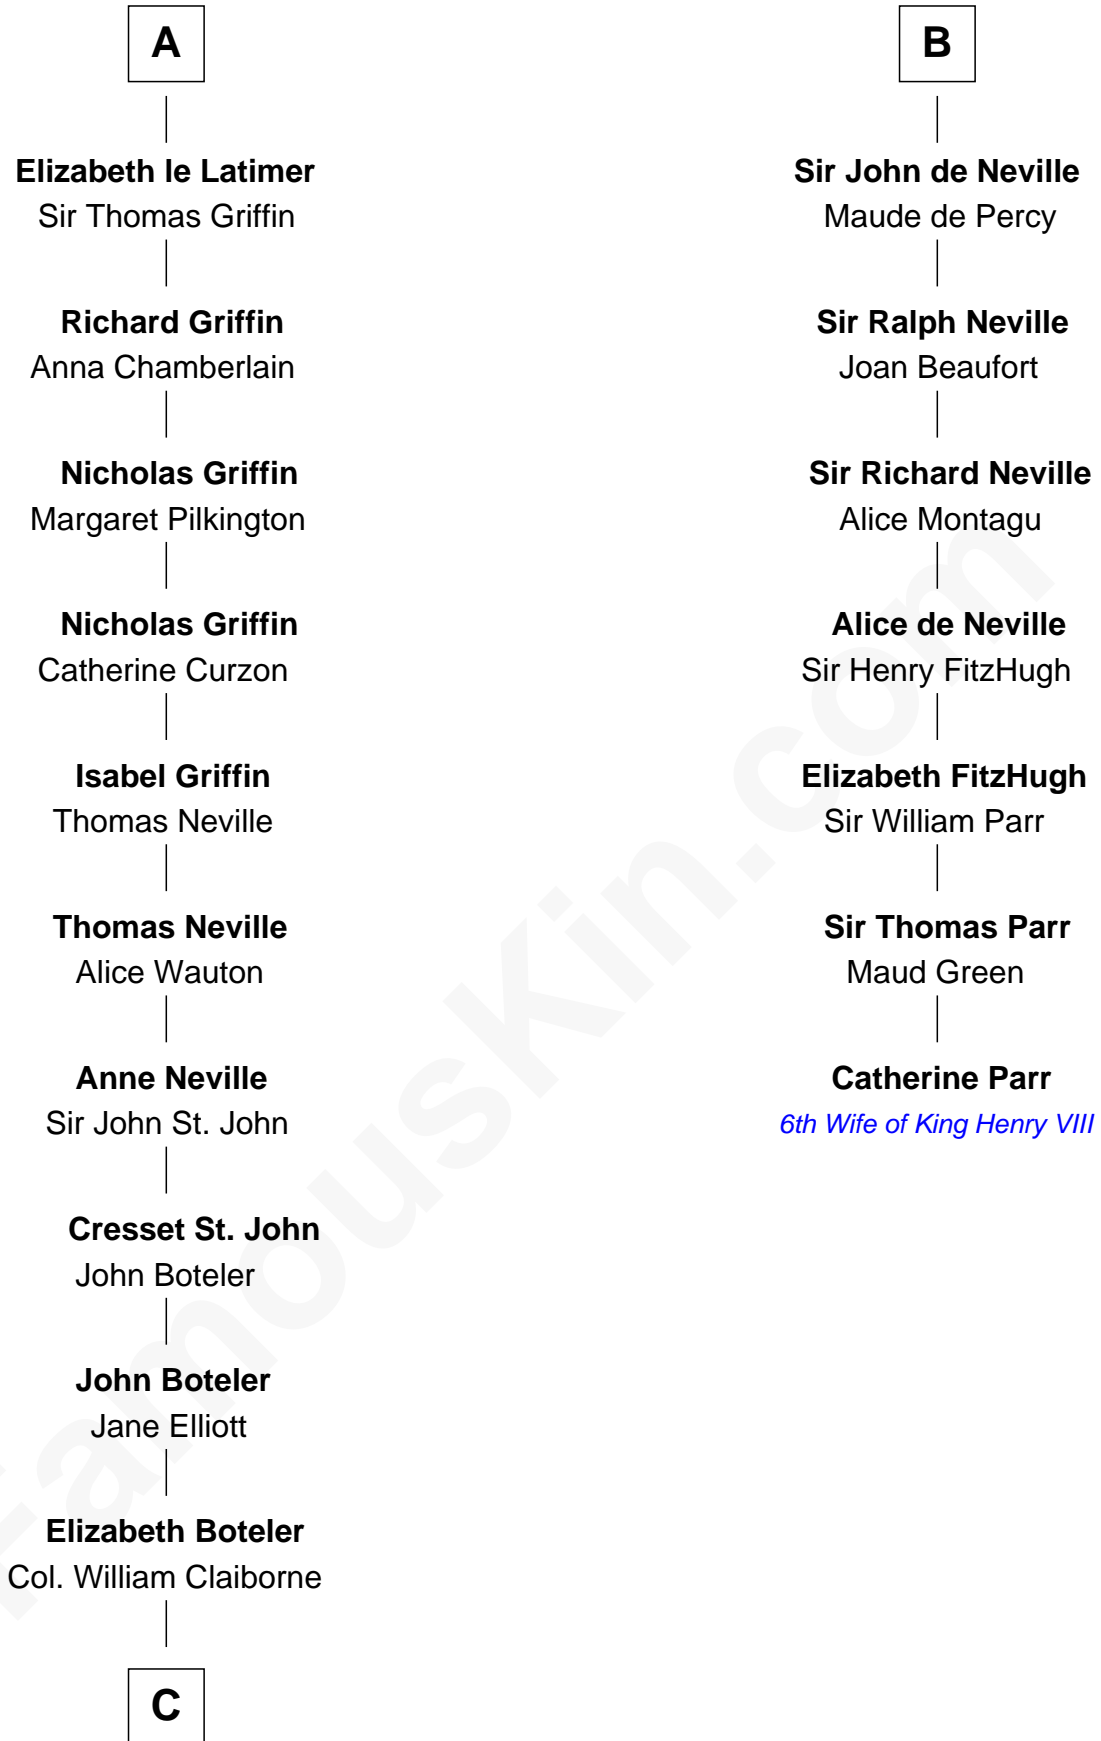

FamousKin.com
Relationship Chart of
William C. C. Claiborne
1st Governor of Louisiana

13th cousin 8 times removed of

Catherine Parr
6th Wife of King Henry VIII

Aubrey de Vere
 Alice Fitzrichard de Clare

C