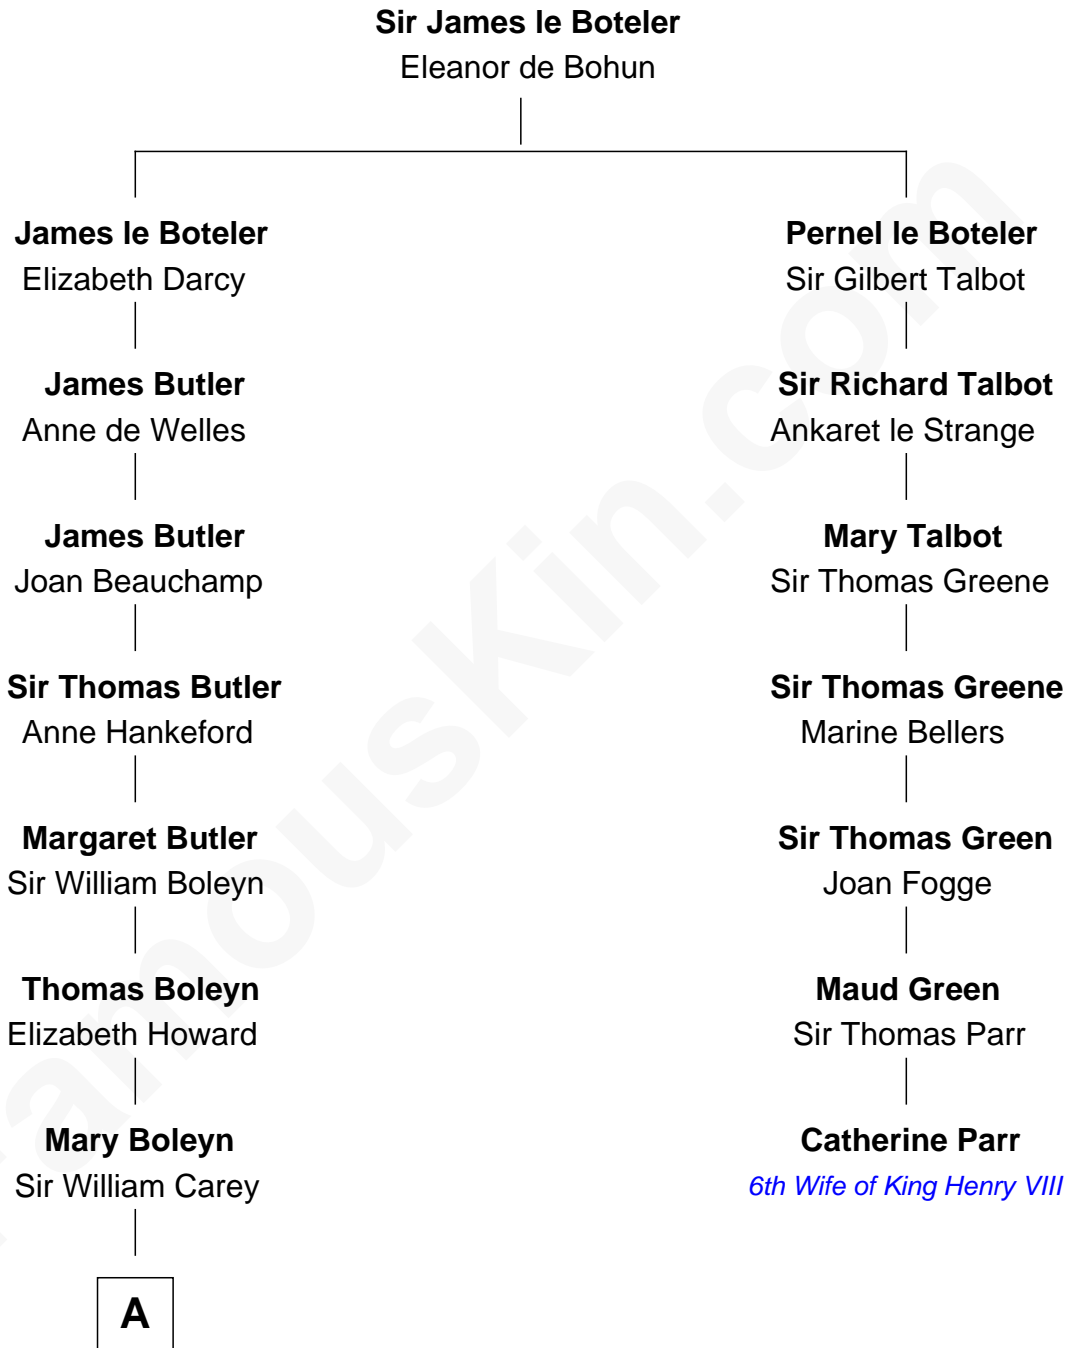

FamousKin.com Relationship Chart of

William C. C. Claiborne

1st Governor of Louisiana

6th cousin 9 times removed of

Catherine Parr

6th Wife of King Henry VIII

A

—
Catherine Carey
Sir Francis Knollys

—
Anne Knollys
Sir Thomas West

—
Gov. John West
Anne - - - - -

—
Col. John West
Unity Croshaw

—
Ann West
Henry Fox

—
Ann Fox
Thomas Claiborne

—
Nathaniel Claiborne
Jane Cole

—
William Claiborne
Mary Leigh

—
William C. C. Claiborne
1st Governor of Louisiana