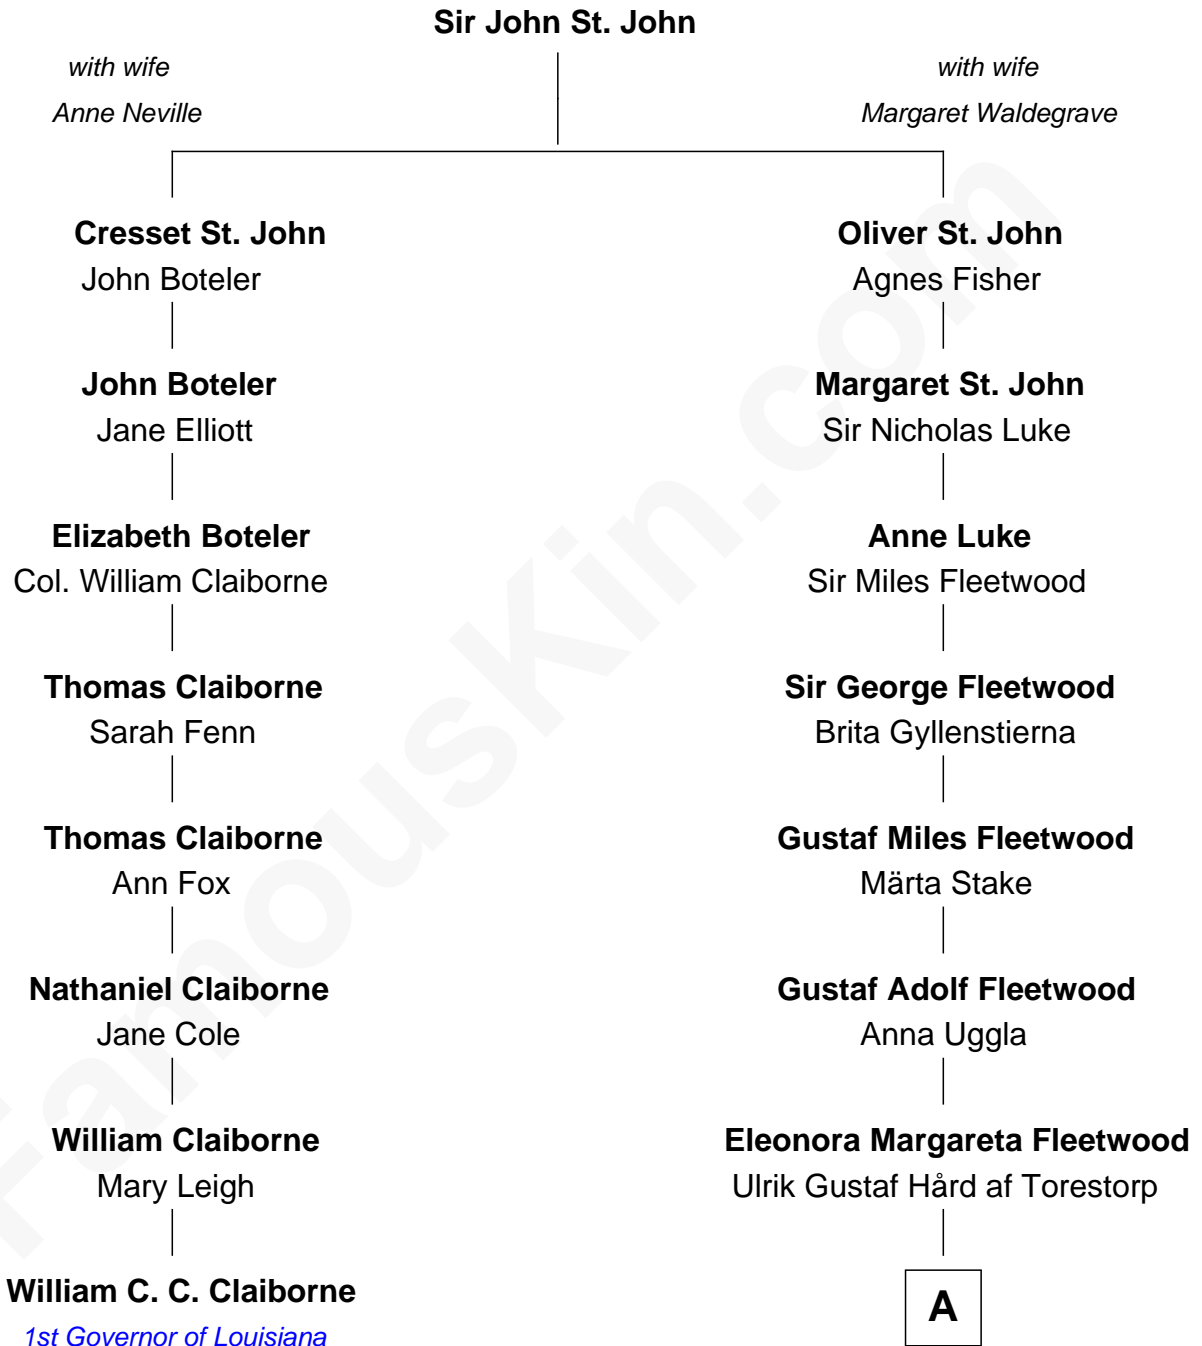

FamousKin.com
Relationship Chart of
William C. C. Claiborne
1st Governor of Louisiana

7th cousin 6 times removed of
Jake Gyllenhaal
Movie Actor

A

Anna Hård af Torestorp

Leonard Gyllenhaal

Fredrik Leonard Gyllenhaal

Christina Lovisa Westling

Anders Leonard Gyllenhaal

Selma Amanda Nelson

Leonard Ephraim Gyllenhaal

Philo Pendleton

Hugh Anders Gyllenhaal

Virginia Lowrie Childs

Stephen Roark Gyllenhaal