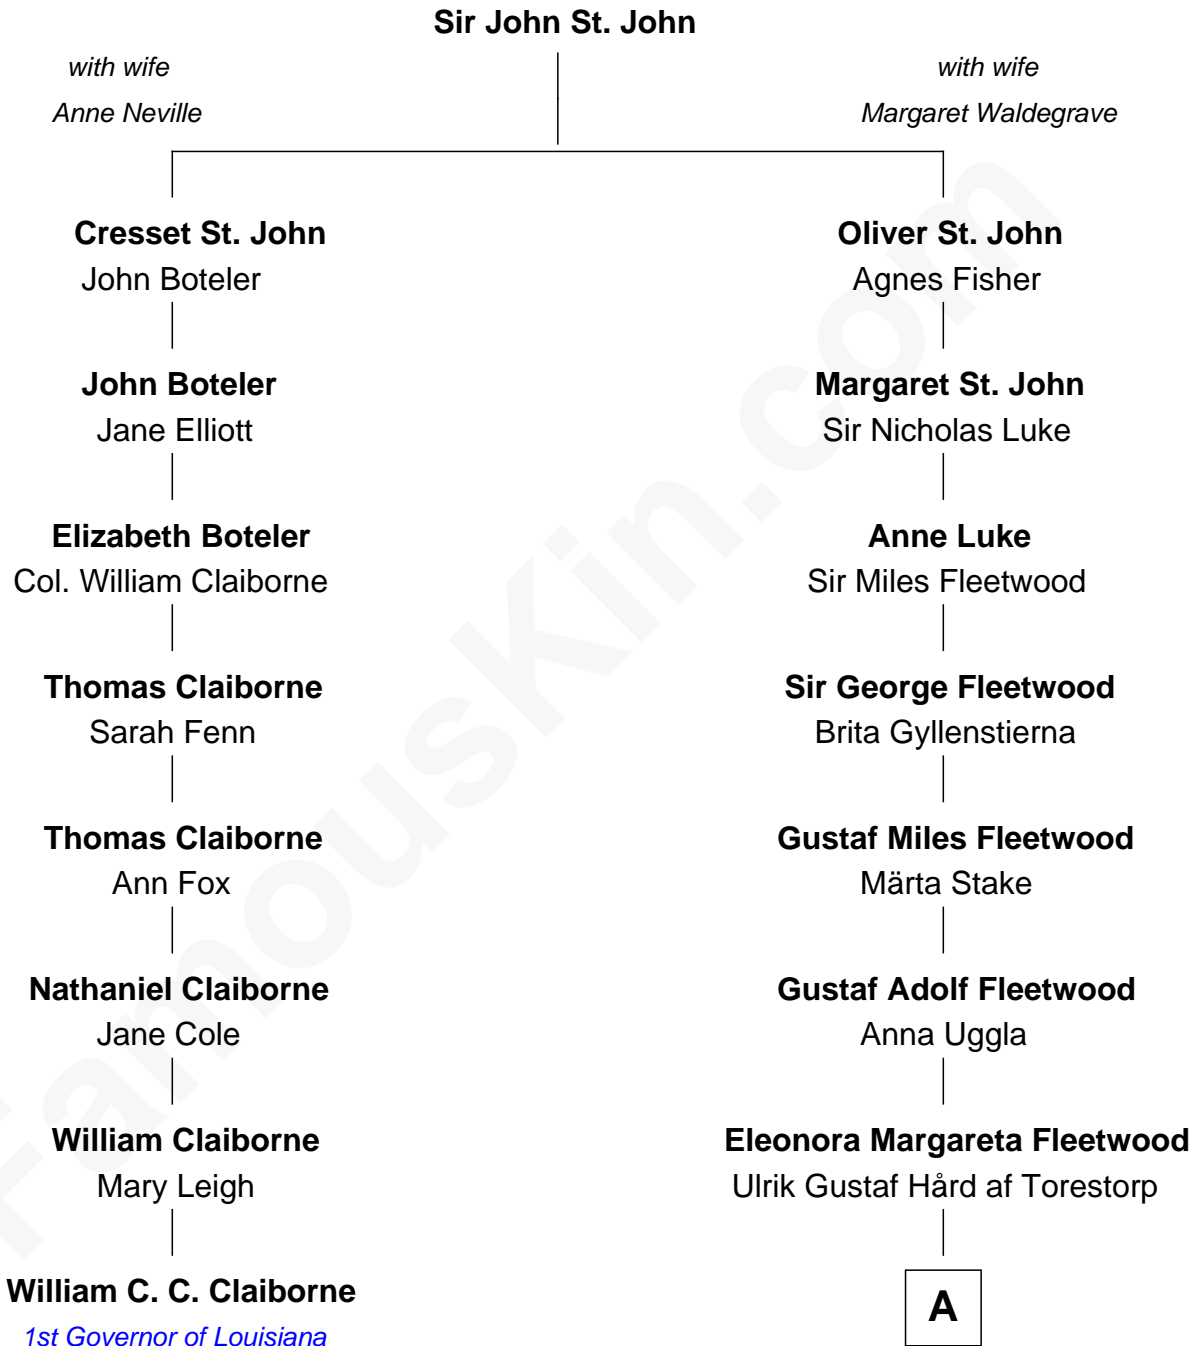

FamousKin.com
Relationship Chart of
William C. C. Claiborne
1st Governor of Louisiana

7th cousin 6 times removed of
Maggie Gyllenhaal
Movie Actress

A

Anna Hård af Torestorp

Leonard Gyllenhaal

Fredrik Leonard Gyllenhaal

Christina Lovisa Westling

Anders Leonard Gyllenhaal

Selma Amanda Nelson

Leonard Ephraim Gyllenhaal

Philo Pendleton

Hugh Anders Gyllenhaal

Virginia Lowrie Childs

Stephen Roark Gyllenhaal