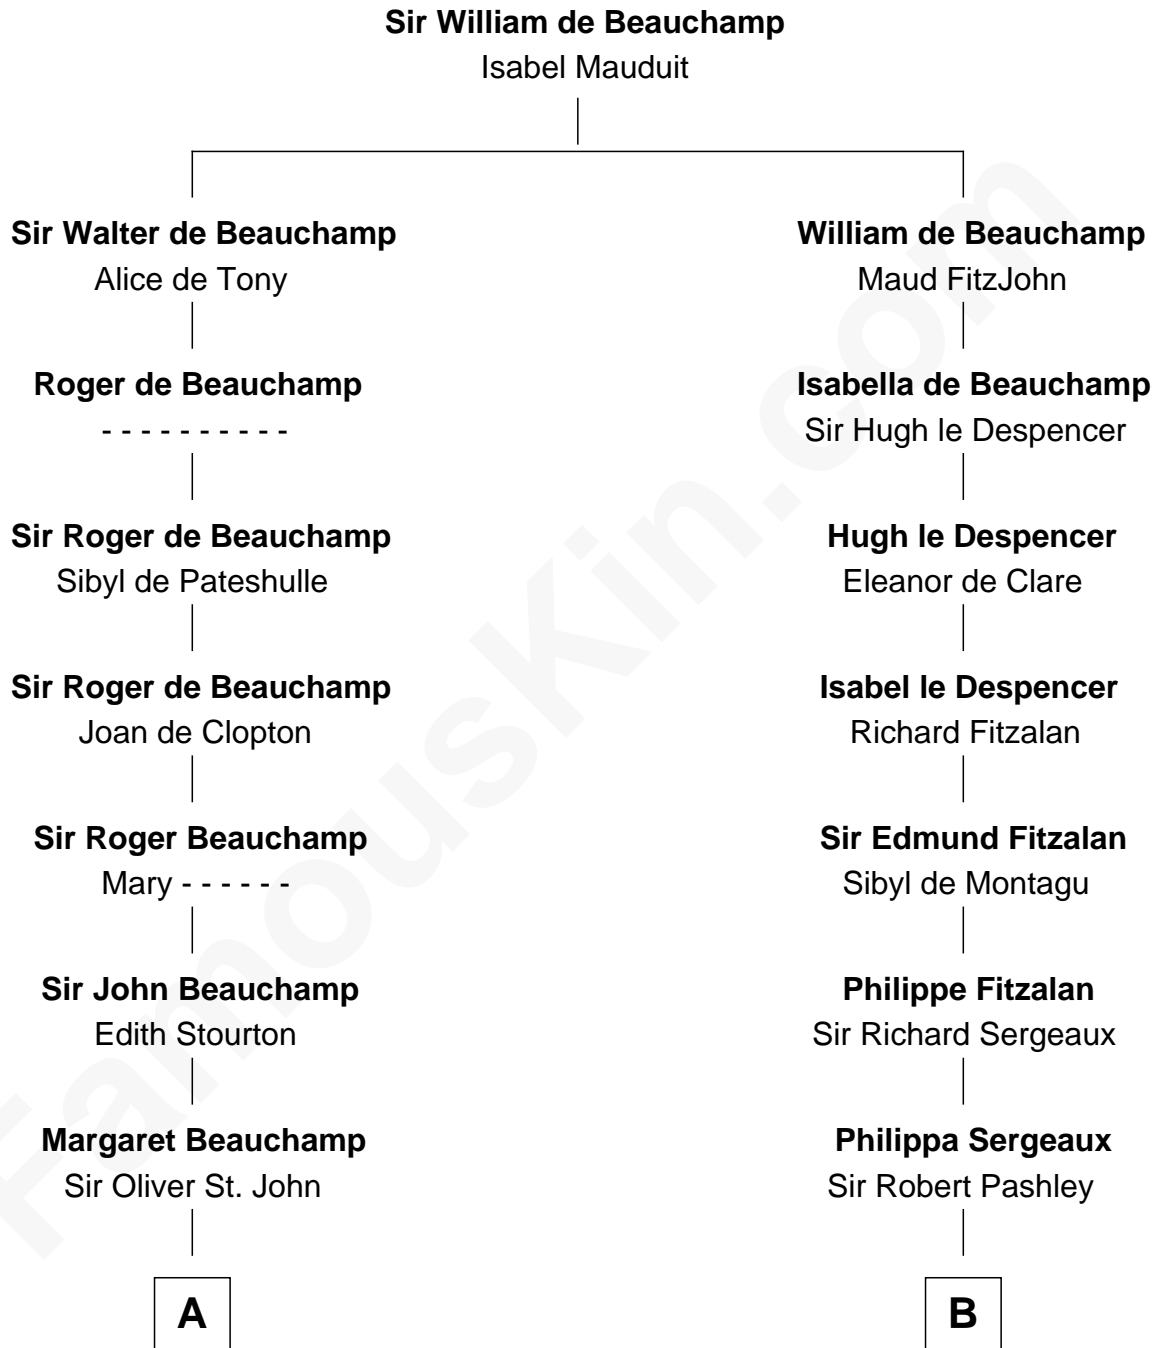

FamousKin.com Relationship Chart of

William C. C. Claiborne

1st Governor of Louisiana

17th cousin 4 times removed of

General James Longstreet

Confederate Army - U.S. Civil War

C

Rev. John Coward

Alice Britton

Deliverance Coward

James FitzRandolph

Hannah FitzRandolph

William Longstreet

James Longstreet

Mary Anna Dent

General James Longstreet