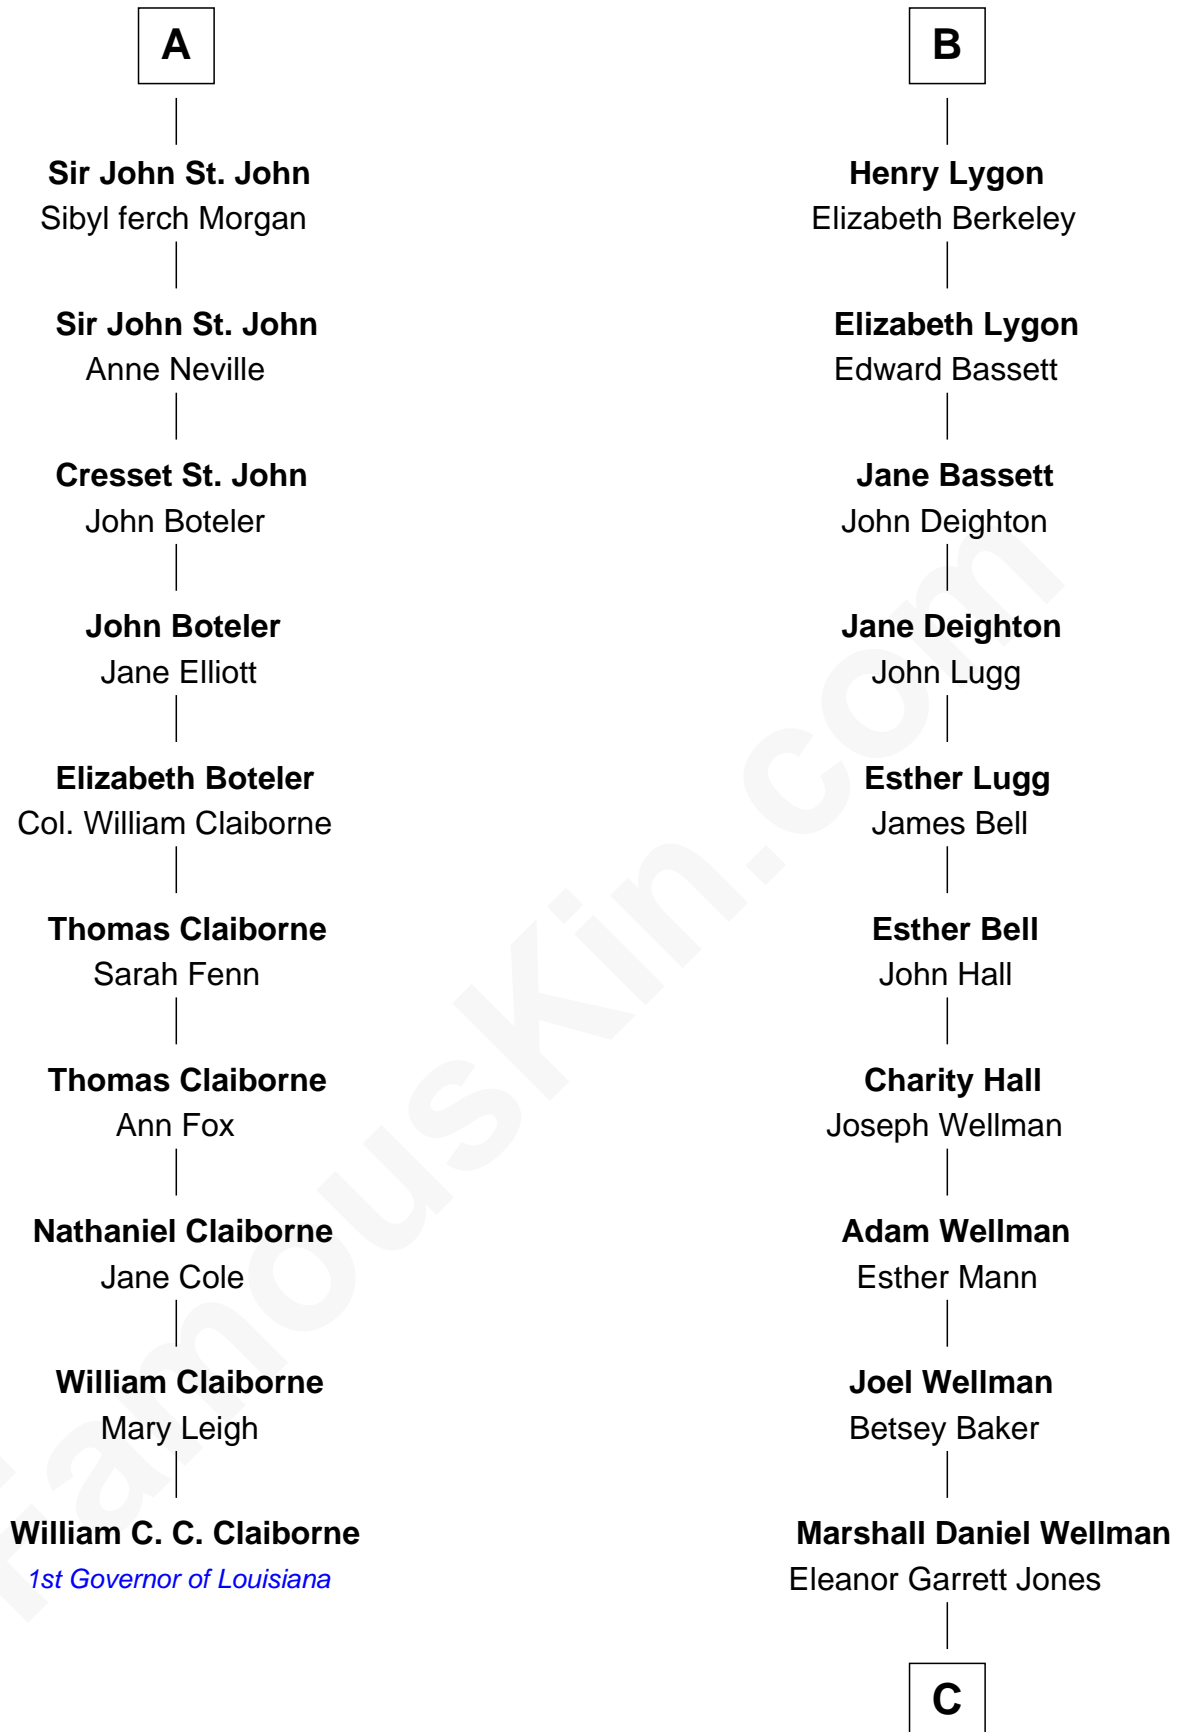

# FamousKin.com Relationship Chart of

**William C. C. Claiborne**

*1st Governor of Louisiana*

16th cousin 2 times removed of

**Jack London**

*Author of "The Call of the Wild"*

**Sir Walter de Beauchamp**

Alice de Tony

**Roger de Beauchamp**

-----

**Sir Roger de Beauchamp**

Sibyl de Pateshulle

**Sir Roger de Beauchamp**

Joan de Clopton

**Sir Roger Beauchamp**

Mary -----

Elizabeth Stafford

**Anne de Beauchamp**

Sir Richard Lygon

**Sir Richard Lygon**

Margaret Greville

**B**

C

Flora Wellman  
William Henry Chaney