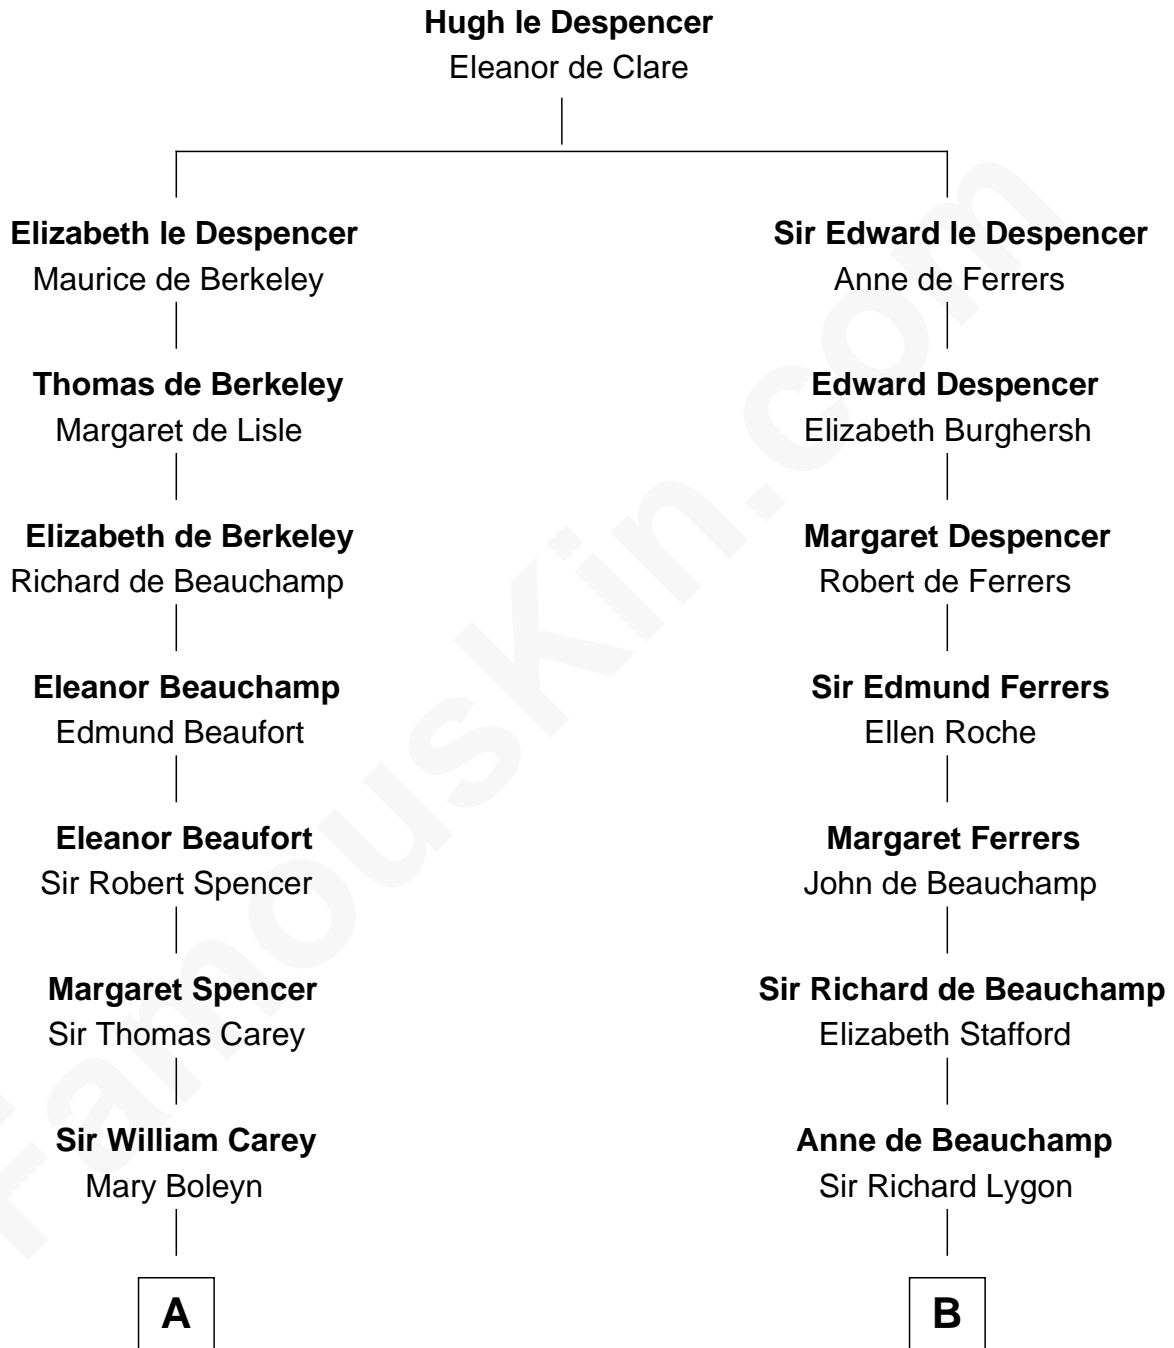

FamousKin.com
Relationship Chart of
William C. C. Claiborne
1st Governor of Louisiana

15th cousin 4 times removed of
Jack London
Author of "The Call of the Wild"

C

—
Marshall Daniel Wellman

Eleanor Garrett Jones

—
Flora Wellman

William Henry Chaney

—
Jack London

Author of "The Call of the Wild"

FamousKin.com