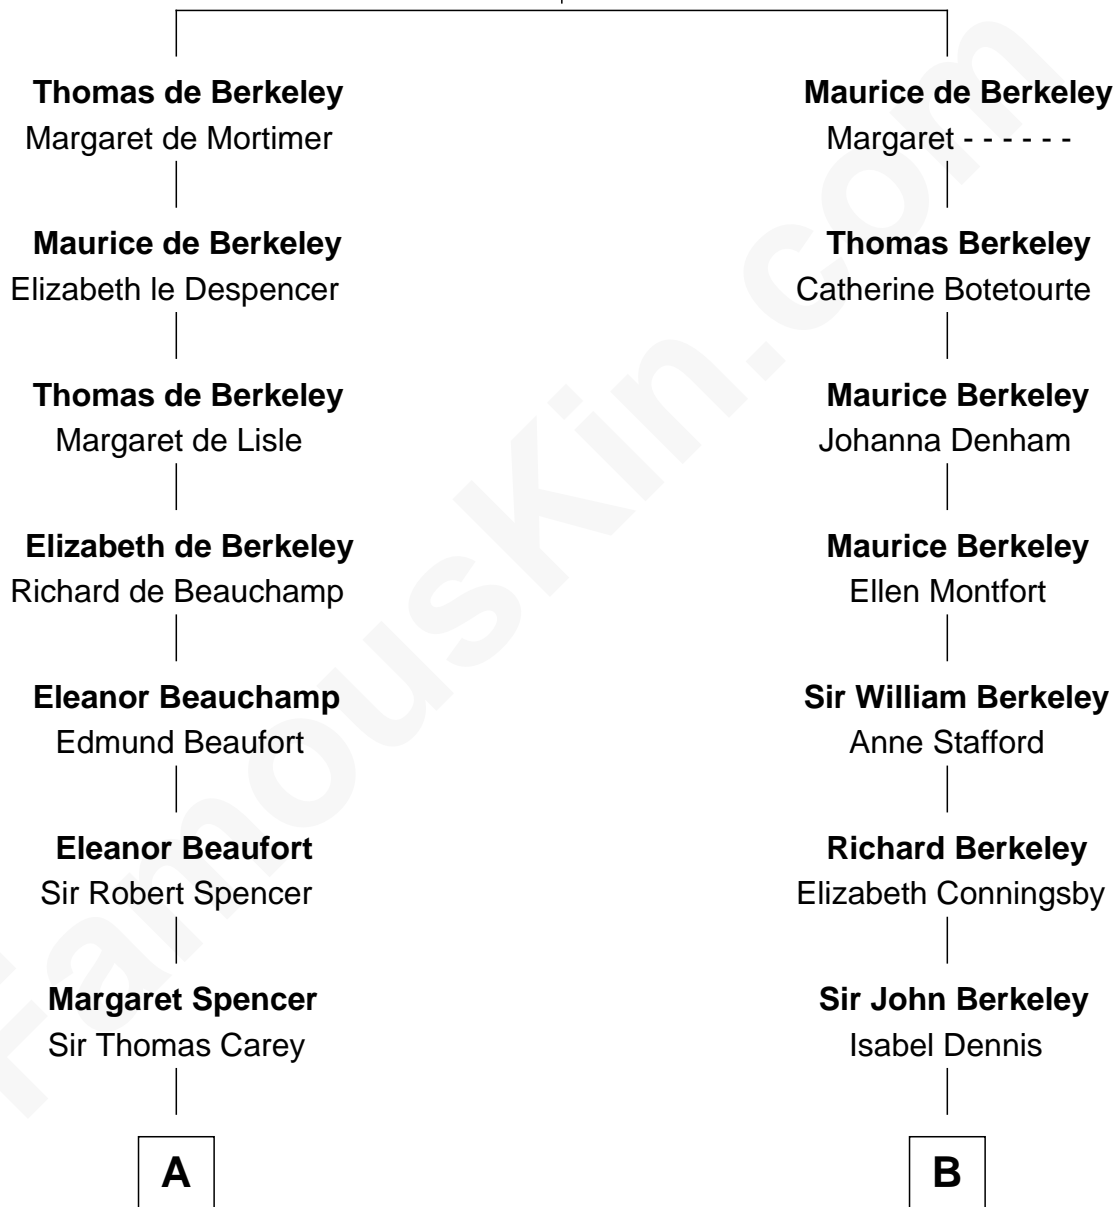

# FamousKin.com Relationship Chart of

**William C. C. Claiborne**

*1st Governor of Louisiana*

16th cousin 2 times removed of

**Jack London**

*Author of "The Call of the Wild"*

**Sir Maurice de Berkeley**

Eve la Zouche

C

Flora Wellman  
William Henry Chaney

Jack London  
*Author of "The Call of the Wild"*

FamousKin.com