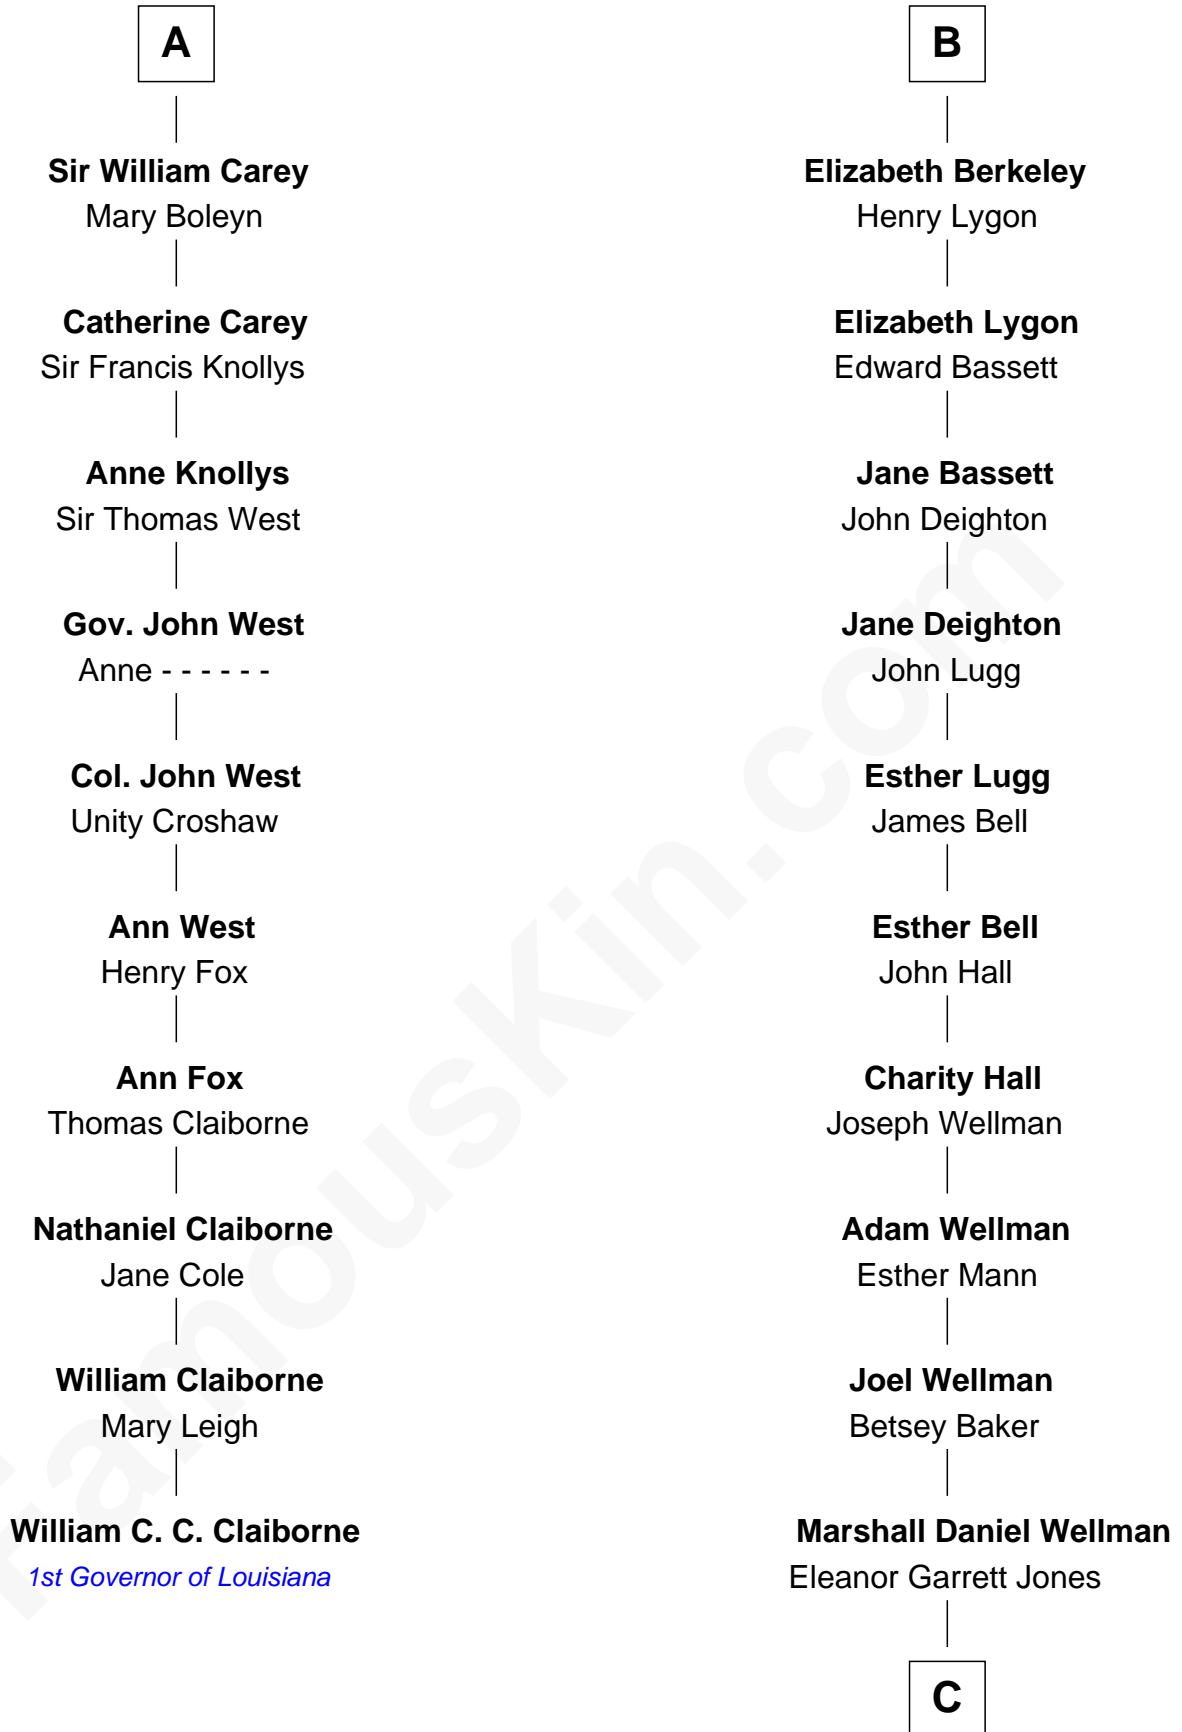

# FamousKin.com Relationship Chart of

**William C. C. Claiborne**

*1st Governor of Louisiana*

16th cousin 2 times removed of

**Jack London**

*Author of "The Call of the Wild"*

**Sir Maurice de Berkeley**

Eve la Zouche

C

Flora Wellman  
William Henry Chaney

Jack London  
*Author of "The Call of the Wild"*

FamousKin.com