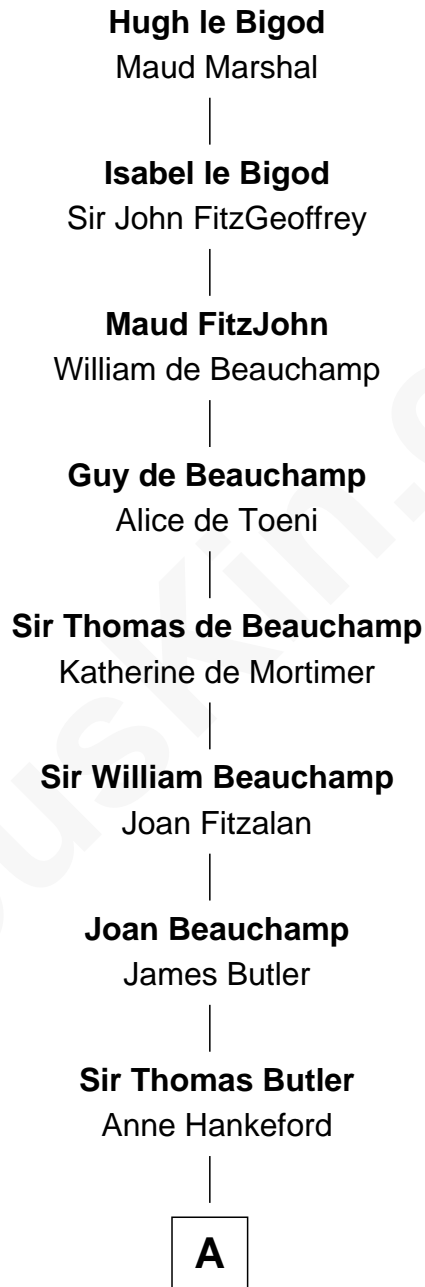

FamousKin.com Relationship Chart of

William C. C. Claiborne

1st Governor of Louisiana

17th Great-grandson of

Hugh le Bigod

Magna Carta Surety

A

—
Margaret Butler
Sir William Boleyn

—
Thomas Boleyn
Elizabeth Howard

—
Mary Boleyn
Sir William Carey

—
Catherine Carey
Sir Francis Knollys

—
Anne Knollys
Sir Thomas West

—
Gov. John West
Anne - - - - -

—
Col. John West
Unity Croshaw

—
Ann West
Henry Fox

—
Ann Fox
Thomas Claiborne

—
Nathaniel Claiborne
Jane Cole

B

B

|
William Claiborne

Mary Leigh

|
William C. C. Claiborne

1st Governor of Louisiana