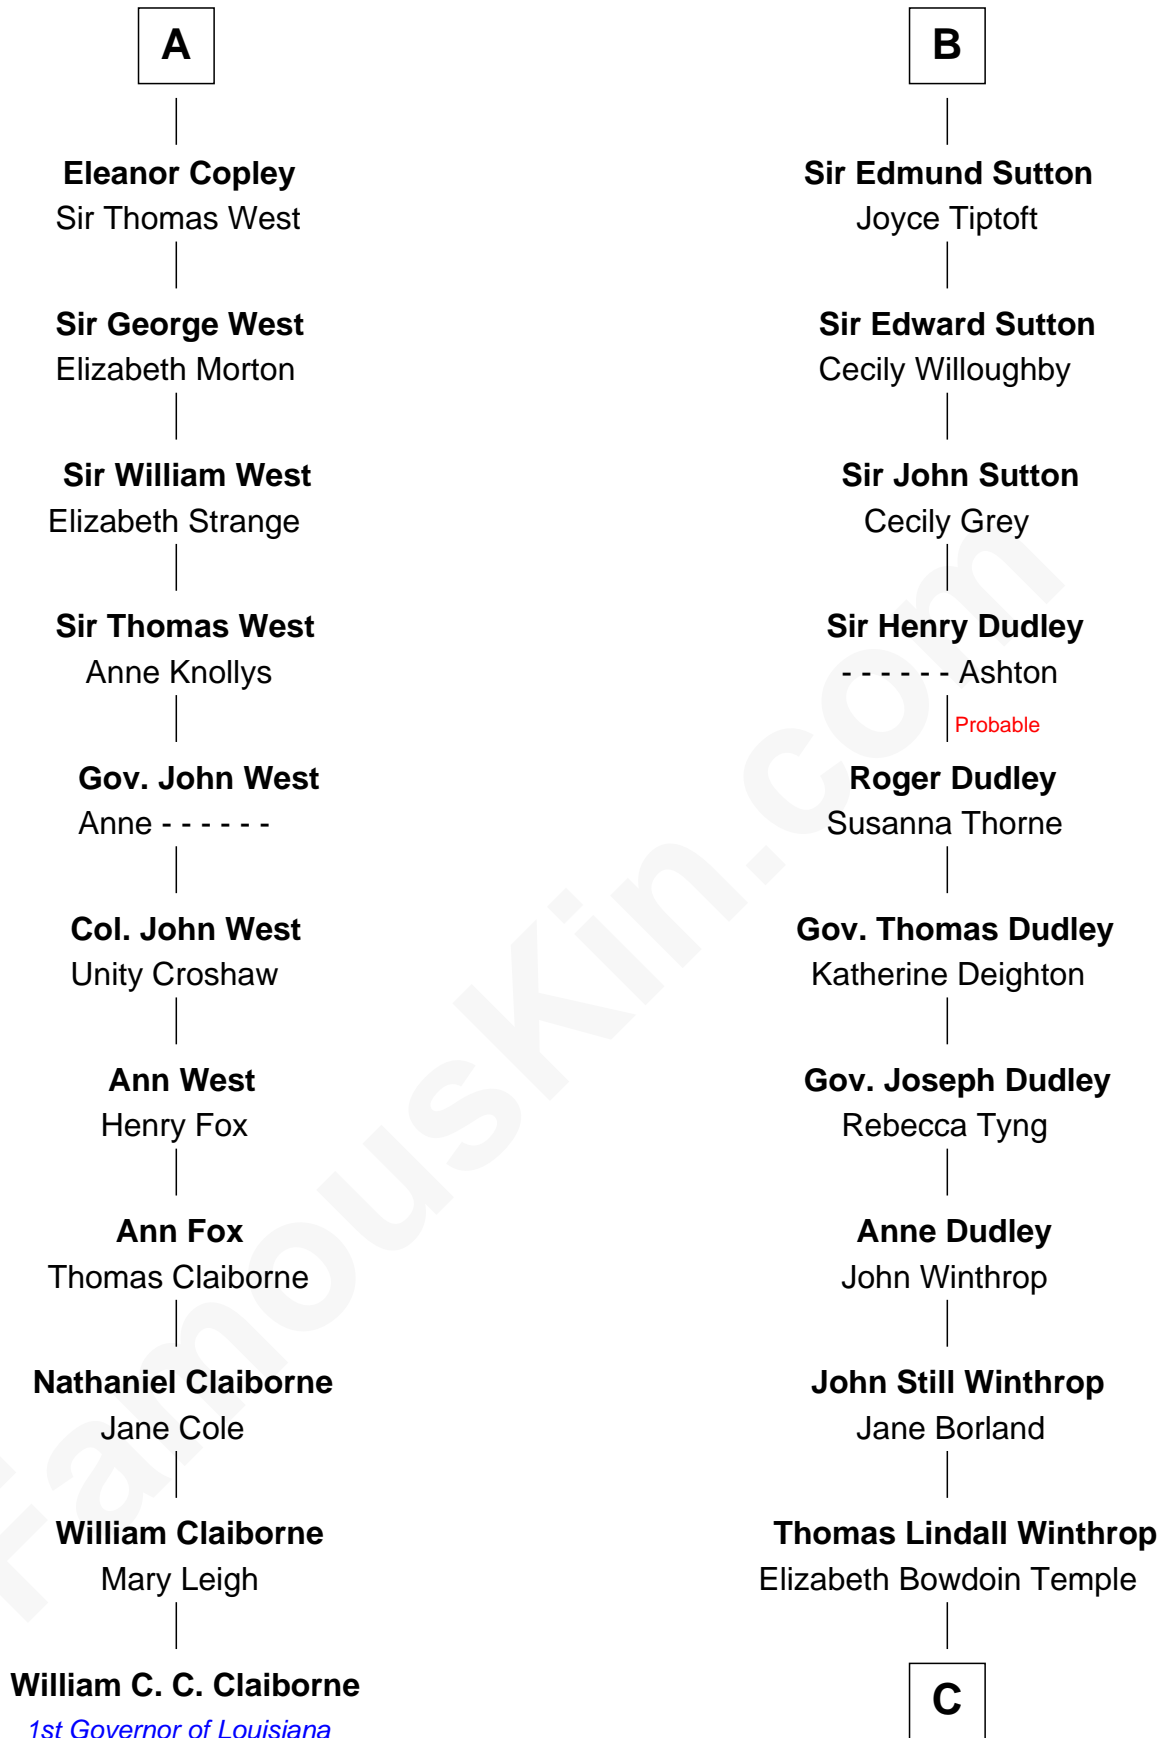

FamousKin.com
Relationship Chart of
William C. C. Claiborne
1st Governor of Louisiana

17th cousin 4 times removed of
John Kerry
68th U.S. Secretary of State

C

Robert Charles Winthrop
Elizabeth Cabot Blanchard

Robert Charles Winthrop
Elizabeth Mason

Margaret Tyndal Winthrop
James Grant Forbes

Rosemary Isabel Forbes
Richard John Kerry

John Kerry
68th U.S. Secretary of State

FamousKin.com