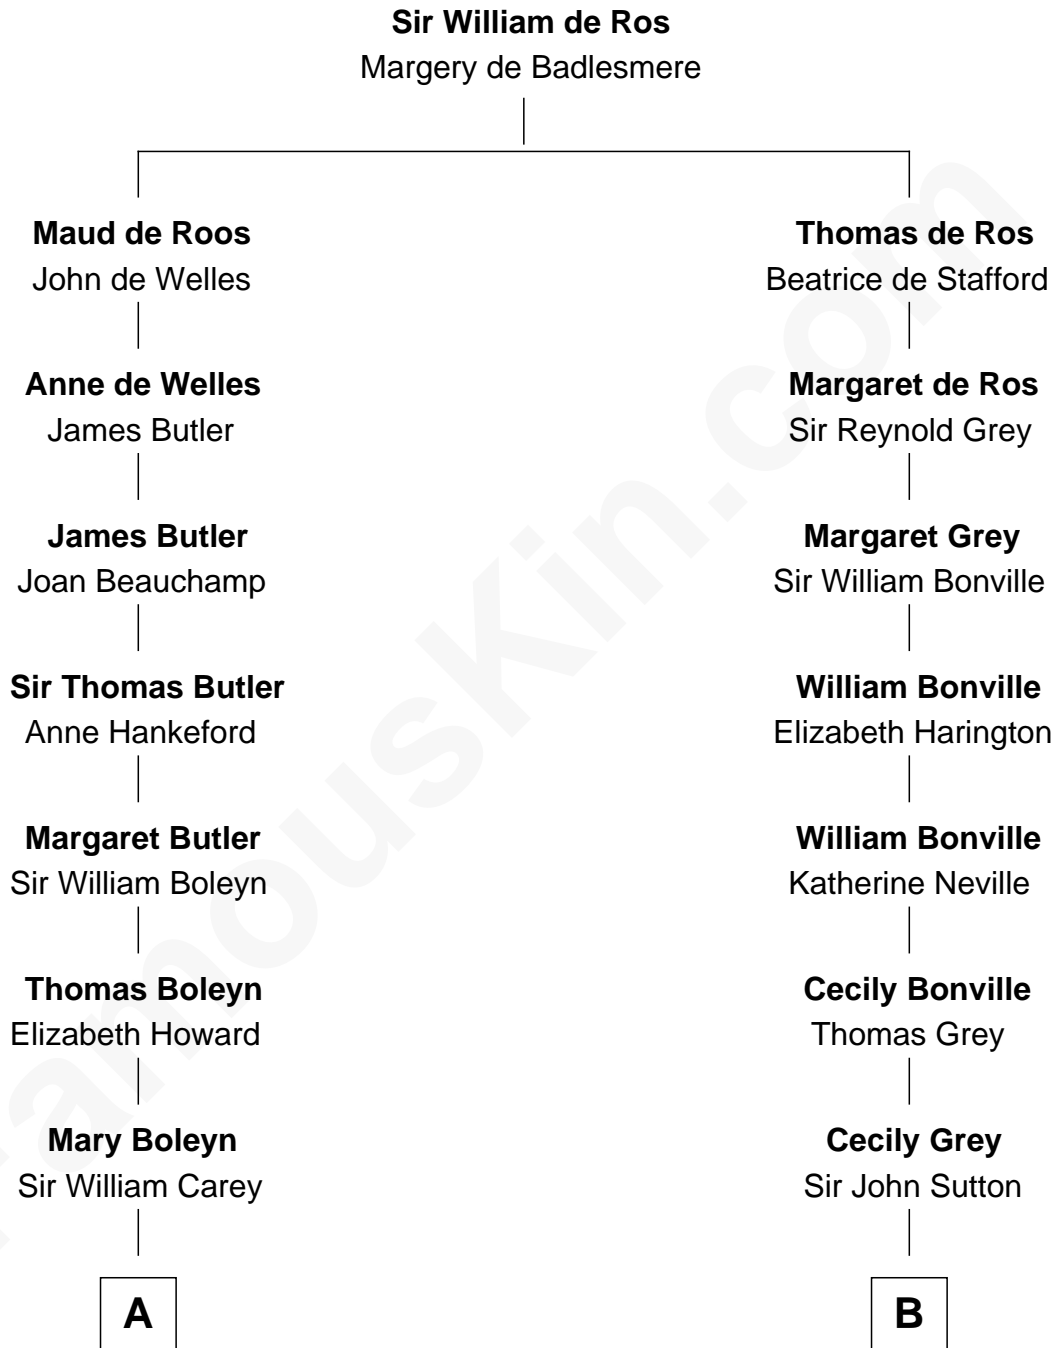

FamousKin.com
Relationship Chart of
William C. C. Claiborne
1st Governor of Louisiana

15th cousin 3 times removed of
John Kerry
68th U.S. Secretary of State

C

—
Rosemary Isabel Forbes

Richard John Kerry

—
John Kerry

68th U.S. Secretary of State

FamousKin.com