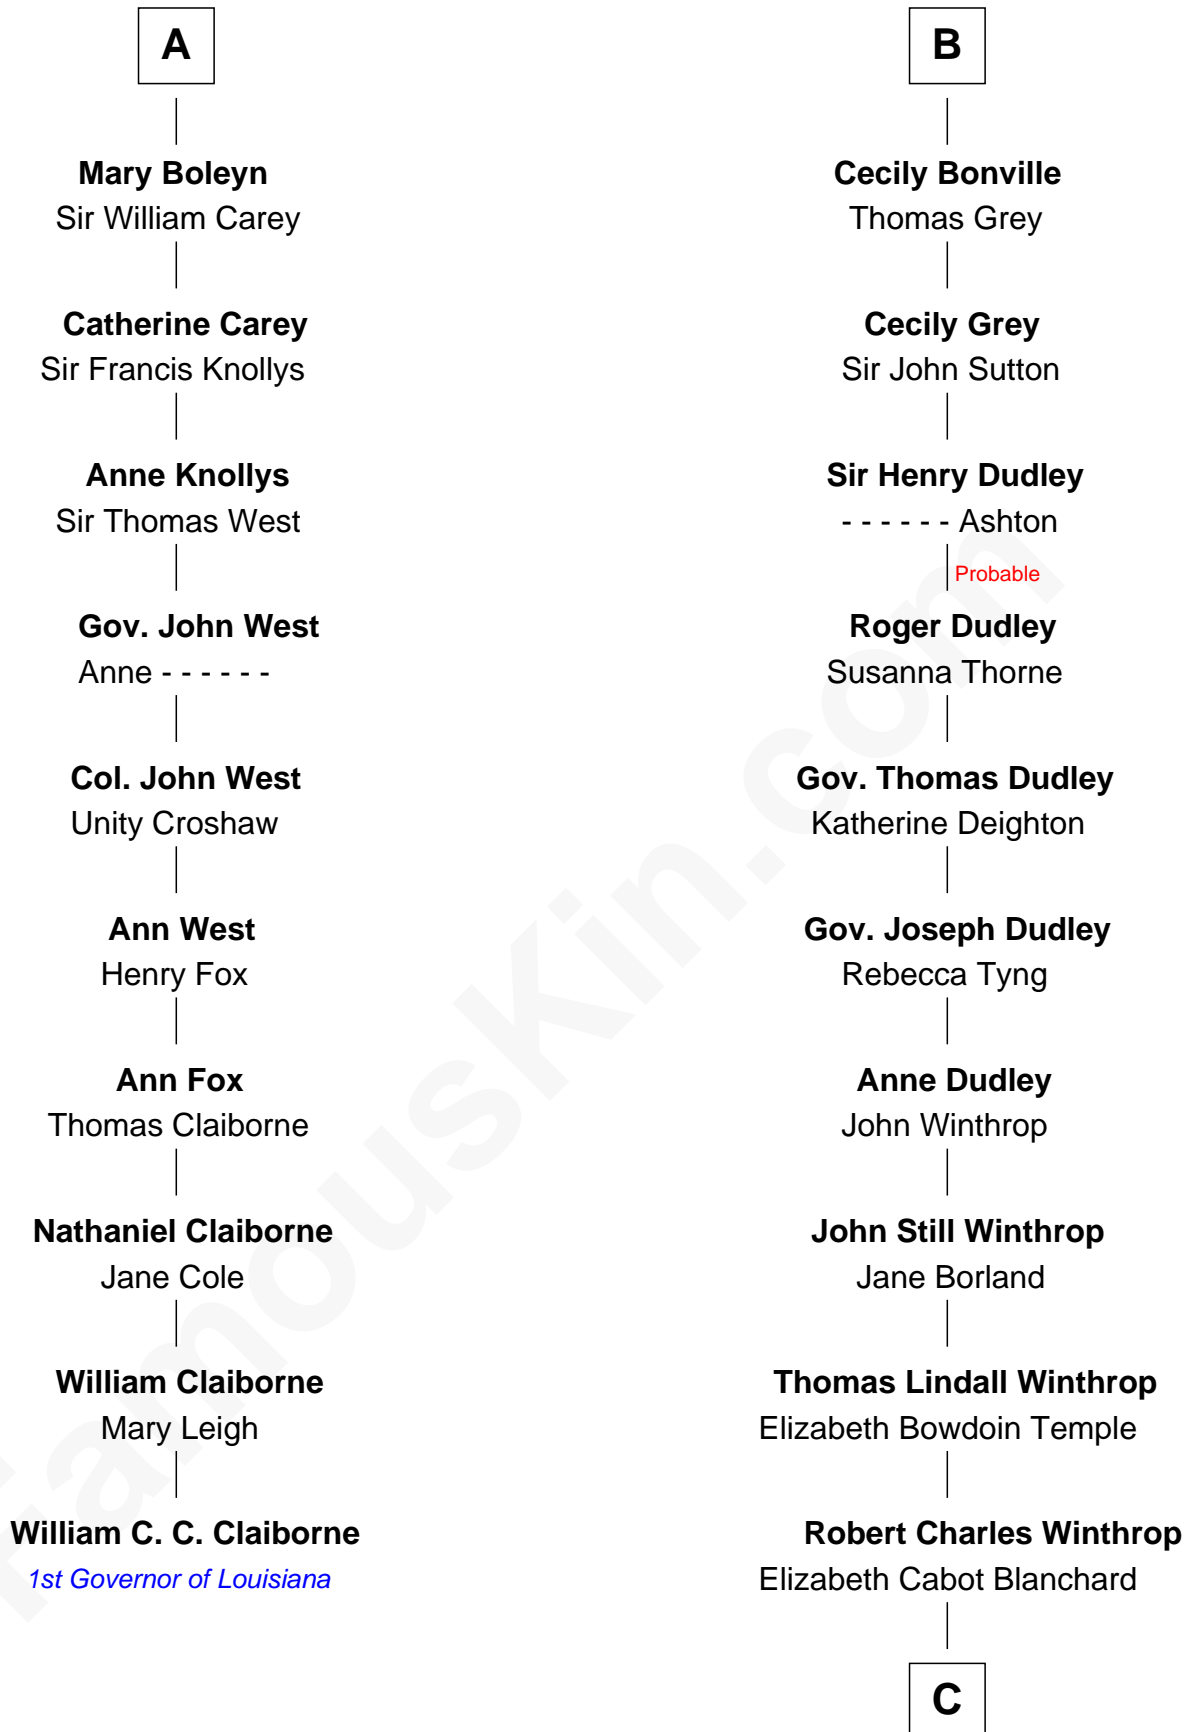

FamousKin.com
Relationship Chart of
William C. C. Claiborne
1st Governor of Louisiana

16th cousin 4 times removed of
John Kerry
68th U.S. Secretary of State

C

Robert Charles Winthrop

Elizabeth Mason

Margaret Tyndal Winthrop

James Grant Forbes

Rosemary Isabel Forbes

Richard John Kerry

John Kerry

68th U.S. Secretary of State

FamousKin.com