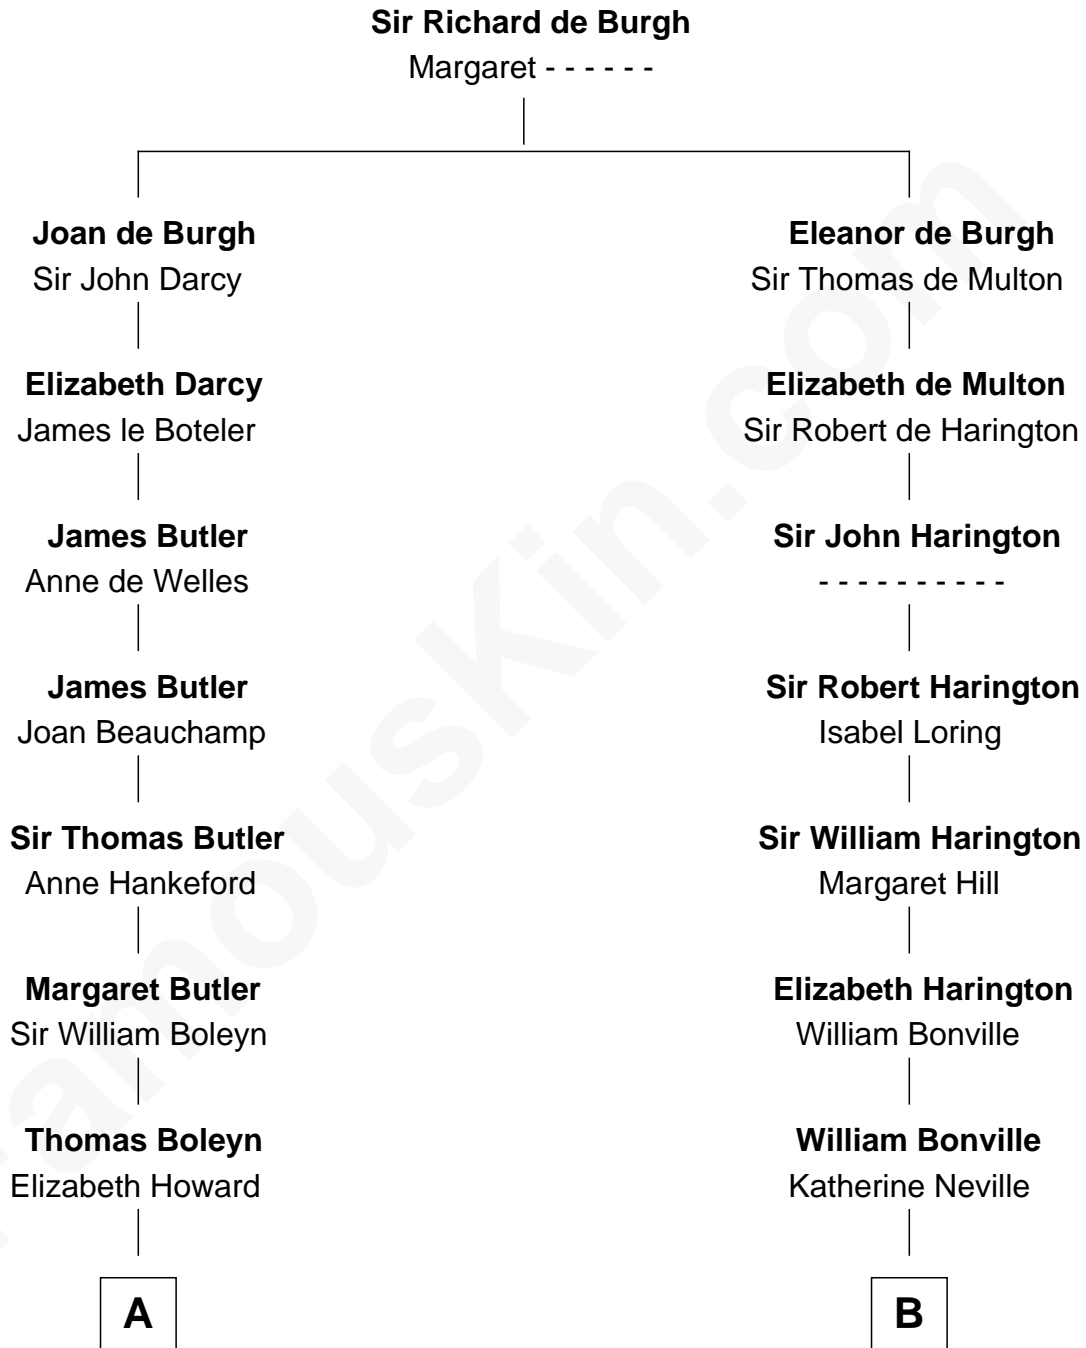

FamousKin.com
Relationship Chart of
William C. C. Claiborne
1st Governor of Louisiana

16th cousin 4 times removed of
John Kerry
68th U.S. Secretary of State

C

Robert Charles Winthrop

Elizabeth Mason

Margaret Tyndal Winthrop

James Grant Forbes

Rosemary Isabel Forbes

Richard John Kerry

John Kerry

68th U.S. Secretary of State

FamousKin.com