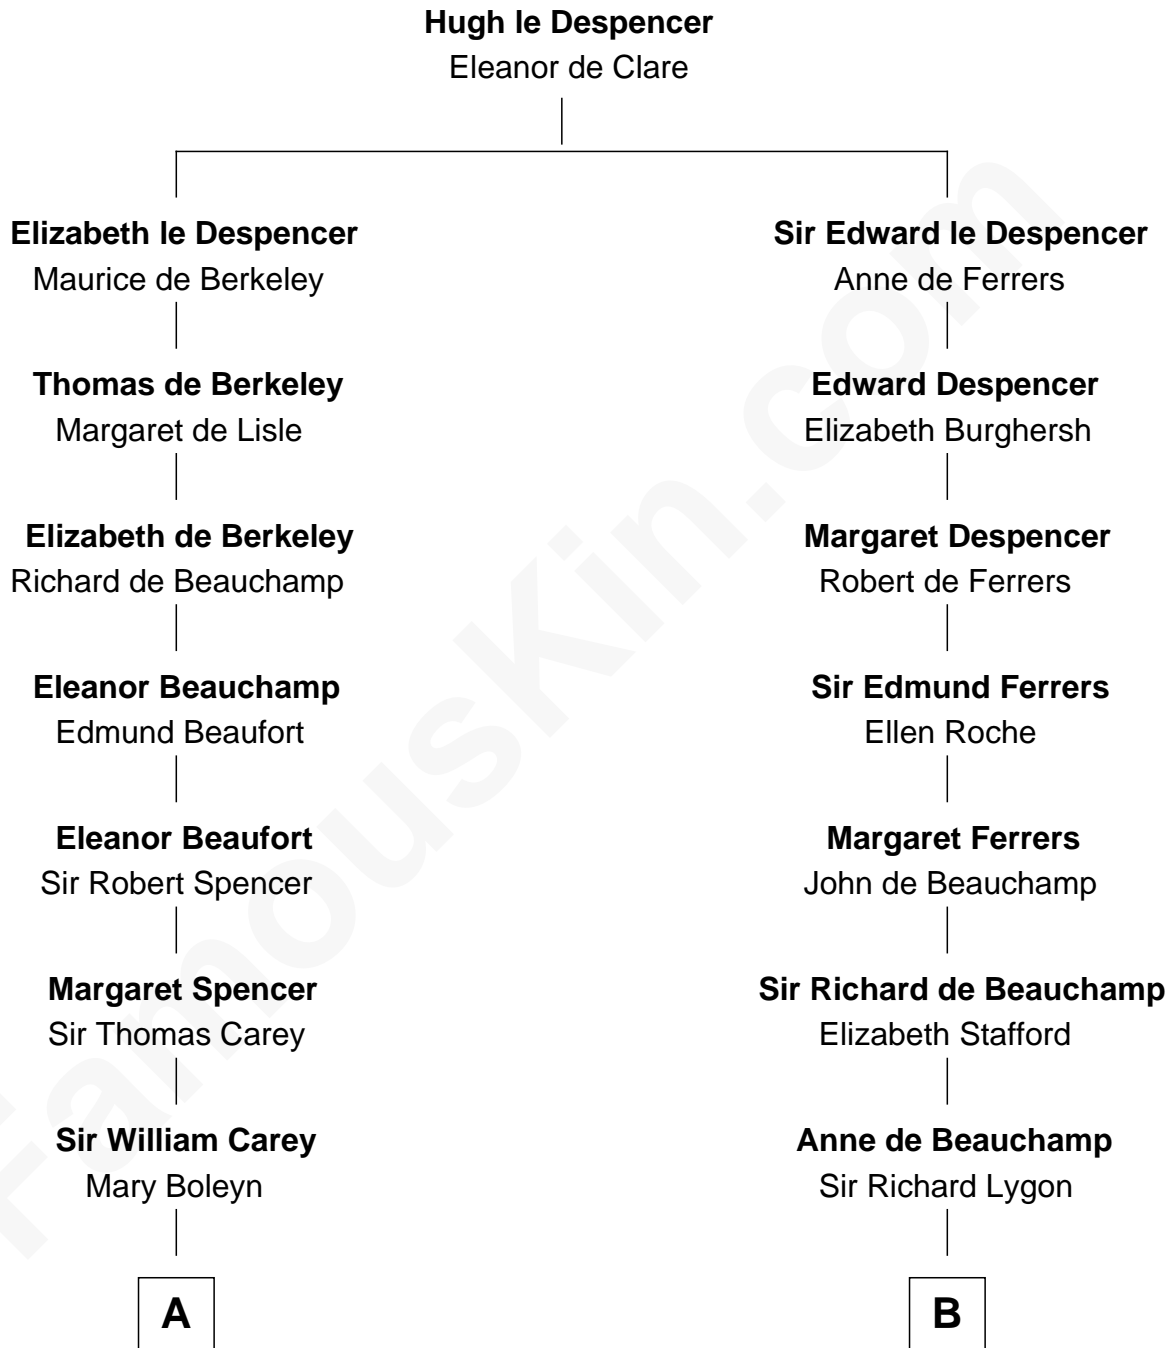

FamousKin.com
Relationship Chart of
William C. C. Claiborne
1st Governor of Louisiana

15th cousin 5 times removed of
John Kerry
68th U.S. Secretary of State

C

Robert Charles Winthrop

Elizabeth Mason

Margaret Tyndal Winthrop

James Grant Forbes

Rosemary Isabel Forbes

Richard John Kerry

John Kerry

68th U.S. Secretary of State

FamousKin.com