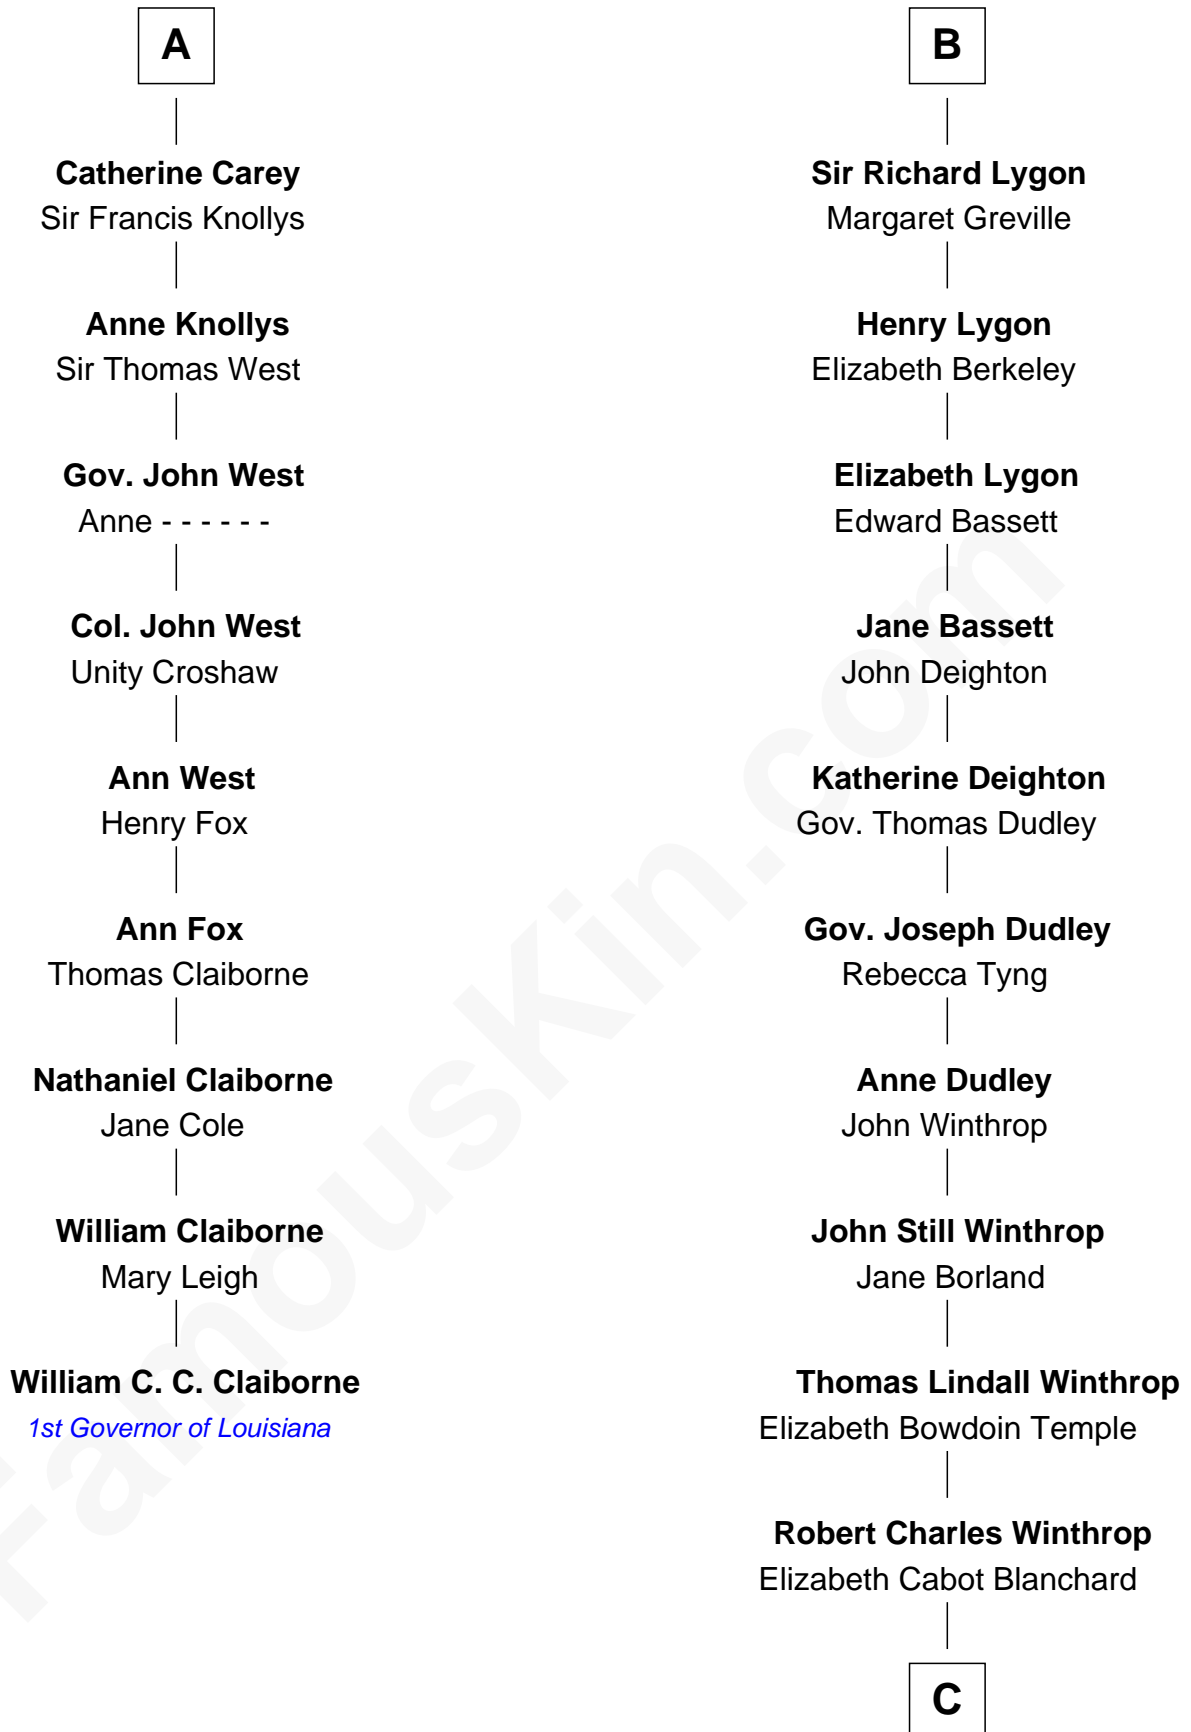

FamousKin.com
Relationship Chart of
William C. C. Claiborne
1st Governor of Louisiana

15th cousin 5 times removed of
John Kerry
68th U.S. Secretary of State

C

Robert Charles Winthrop

Elizabeth Mason

Margaret Tyndal Winthrop

James Grant Forbes

Rosemary Isabel Forbes

Richard John Kerry

John Kerry

68th U.S. Secretary of State

FamousKin.com