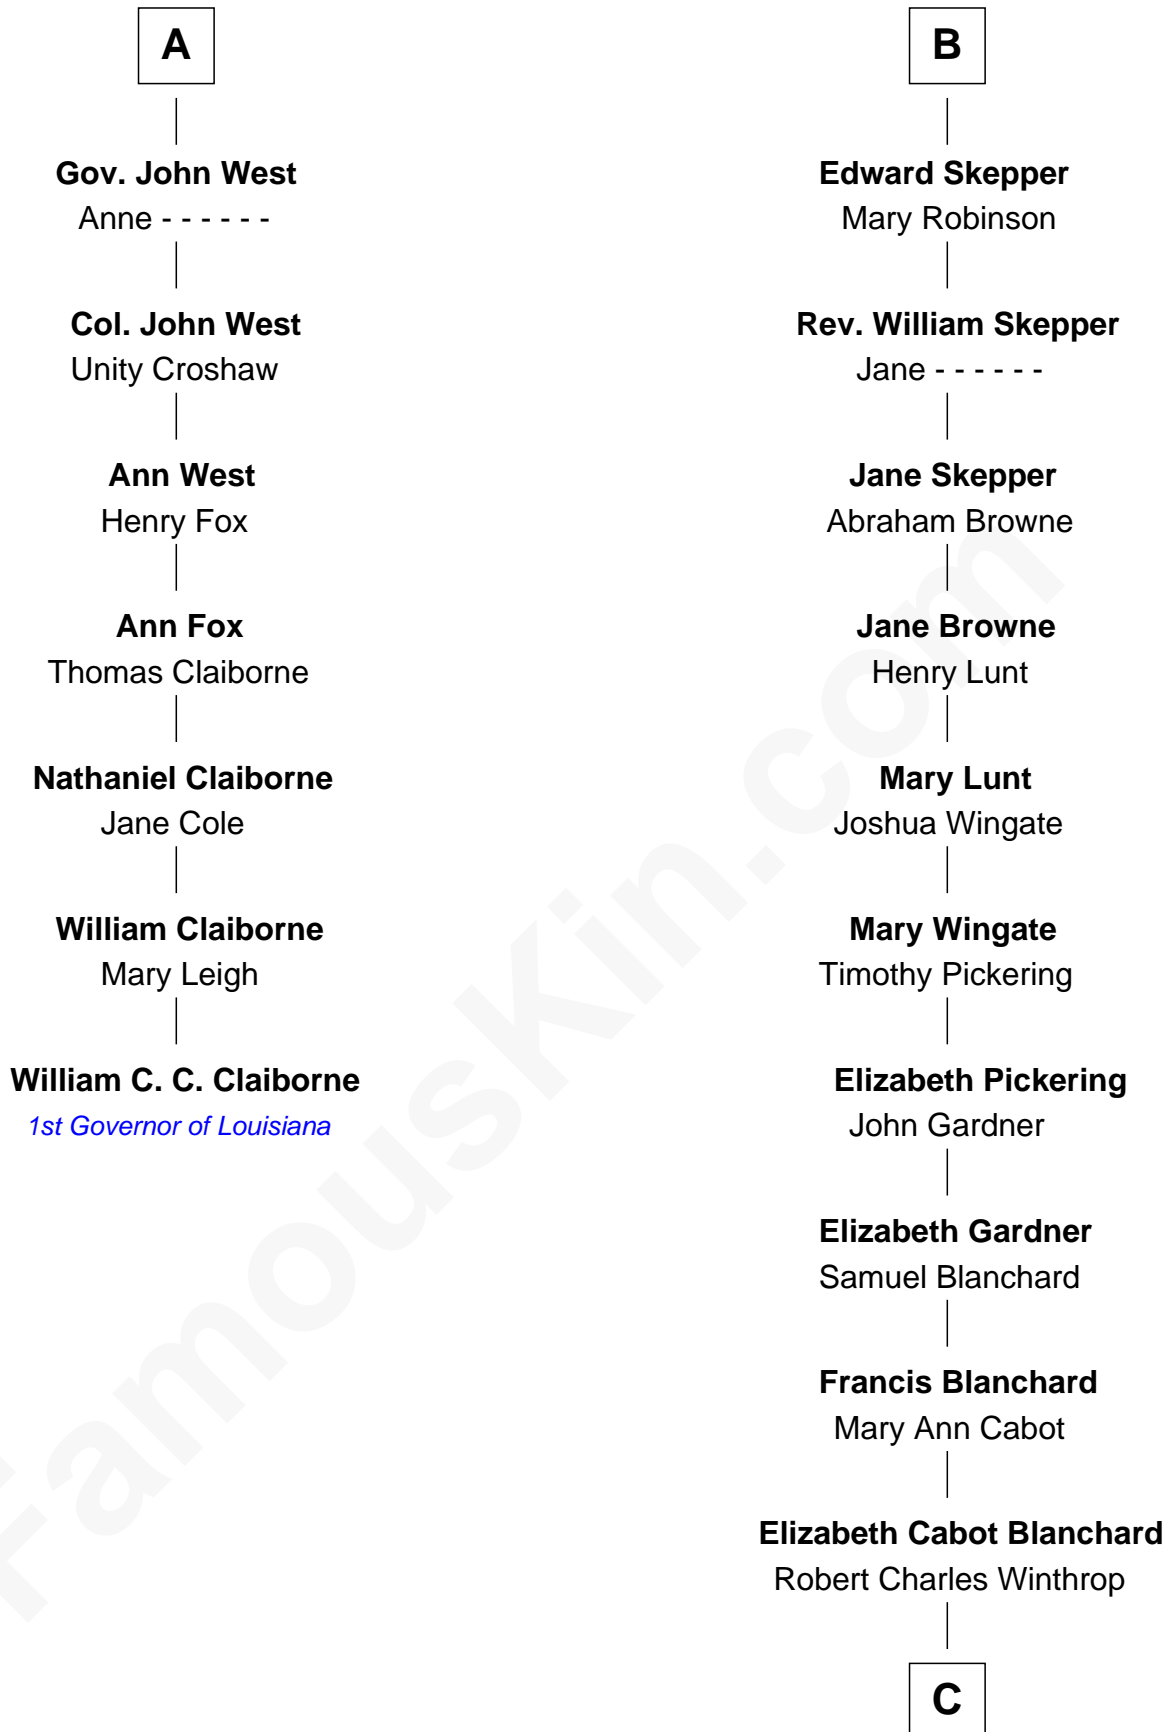

FamousKin.com
Relationship Chart of
William C. C. Claiborne
1st Governor of Louisiana

13th cousin 7 times removed of
John Kerry
68th U.S. Secretary of State

Sir Michael de la Pole
 Katherine Wingfield

C

Robert Charles Winthrop

Elizabeth Mason

Margaret Tyndal Winthrop

James Grant Forbes

Rosemary Isabel Forbes

Richard John Kerry

John Kerry

68th U.S. Secretary of State

FamousKin.com