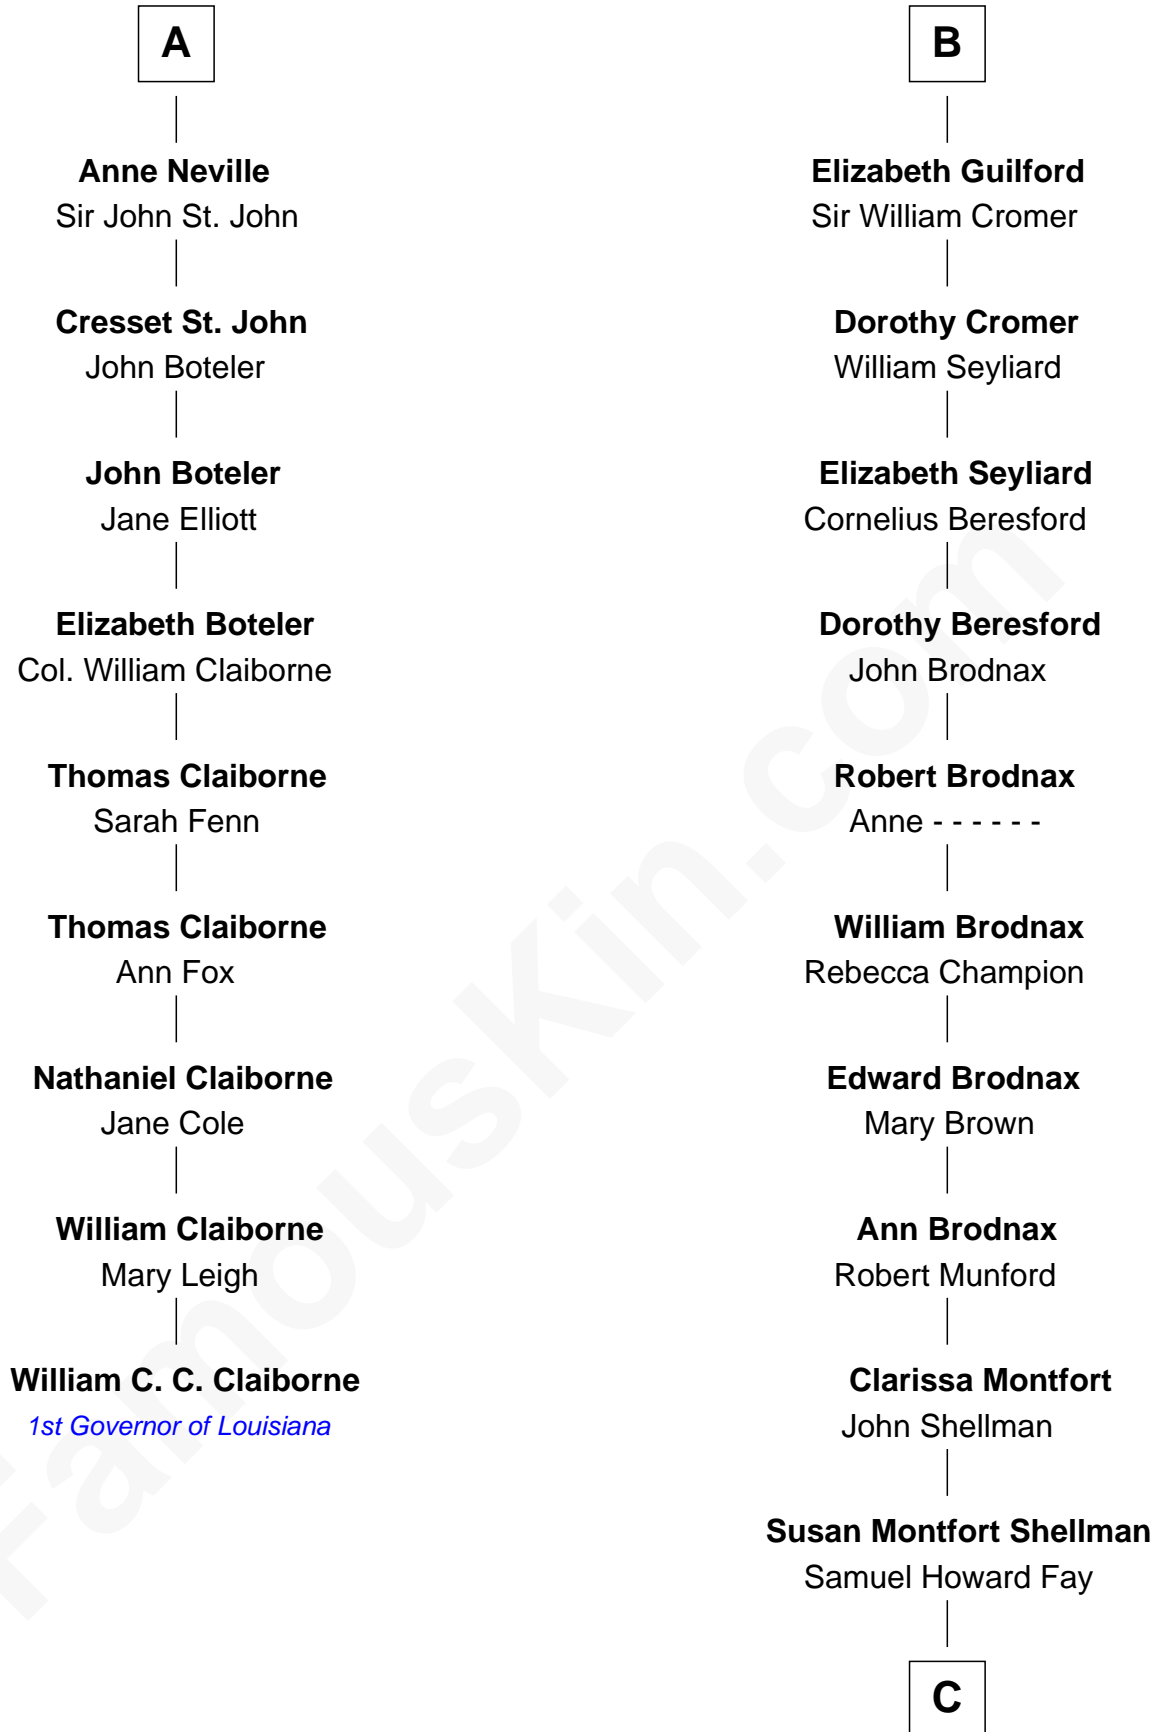

**FamousKin.com**  
**Relationship Chart of**  
**William C. C. Claiborne**  
*1st Governor of Louisiana*

**15th cousin 6 times removed of**  
**Jeb Bush**  
*43rd Governor of Florida*

**C**

**Harriet Eleanor Fay**  
Rev. James Smith Bush

**Samuel Prescott Bush**  
Flora Sheldon

**Prescott Sheldon Bush**  
Dorothy Wear Walker

**George Herbert Walker Bush**  
Barbara Pierce

**Jeb Bush**  
*43rd Governor of Florida*

FamousKin.com