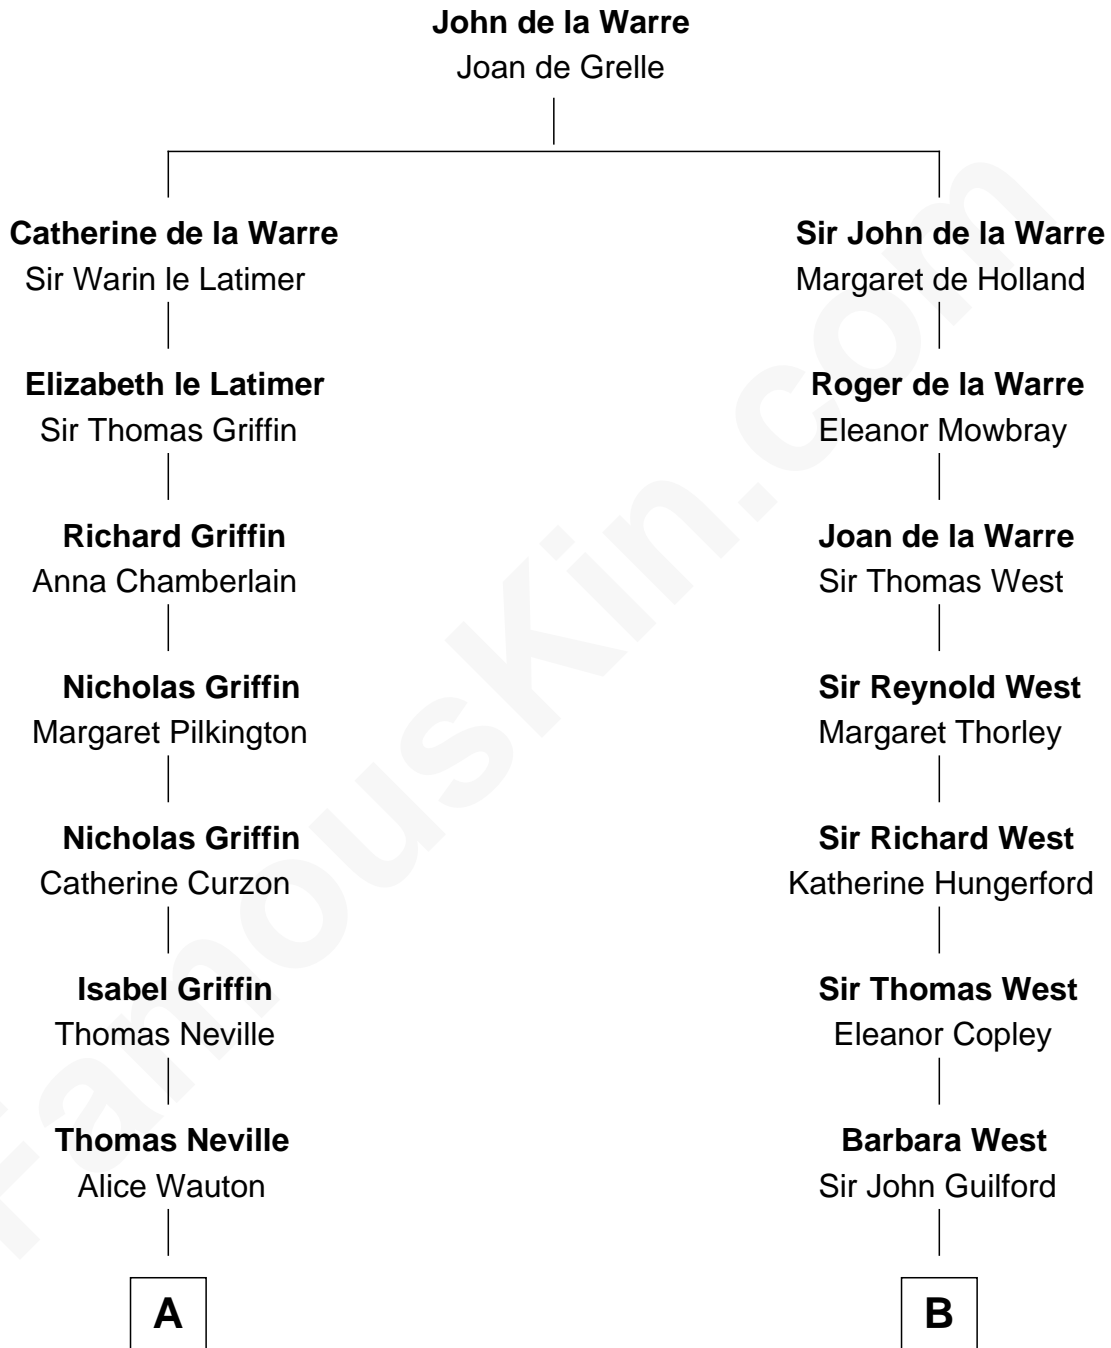

**FamousKin.com**  
**Relationship Chart of**  
**William C. C. Claiborne**  
*1st Governor of Louisiana*

**15th cousin 6 times removed of**  
**Jeb Bush**  
*43rd Governor of Florida*

**C**

**Harriet Eleanor Fay**  
Rev. James Smith Bush

**Samuel Prescott Bush**  
Flora Sheldon

**Prescott Sheldon Bush**  
Dorothy Wear Walker

**George Herbert Walker Bush**  
Barbara Pierce

**Jeb Bush**  
*43rd Governor of Florida*

FamousKin.com