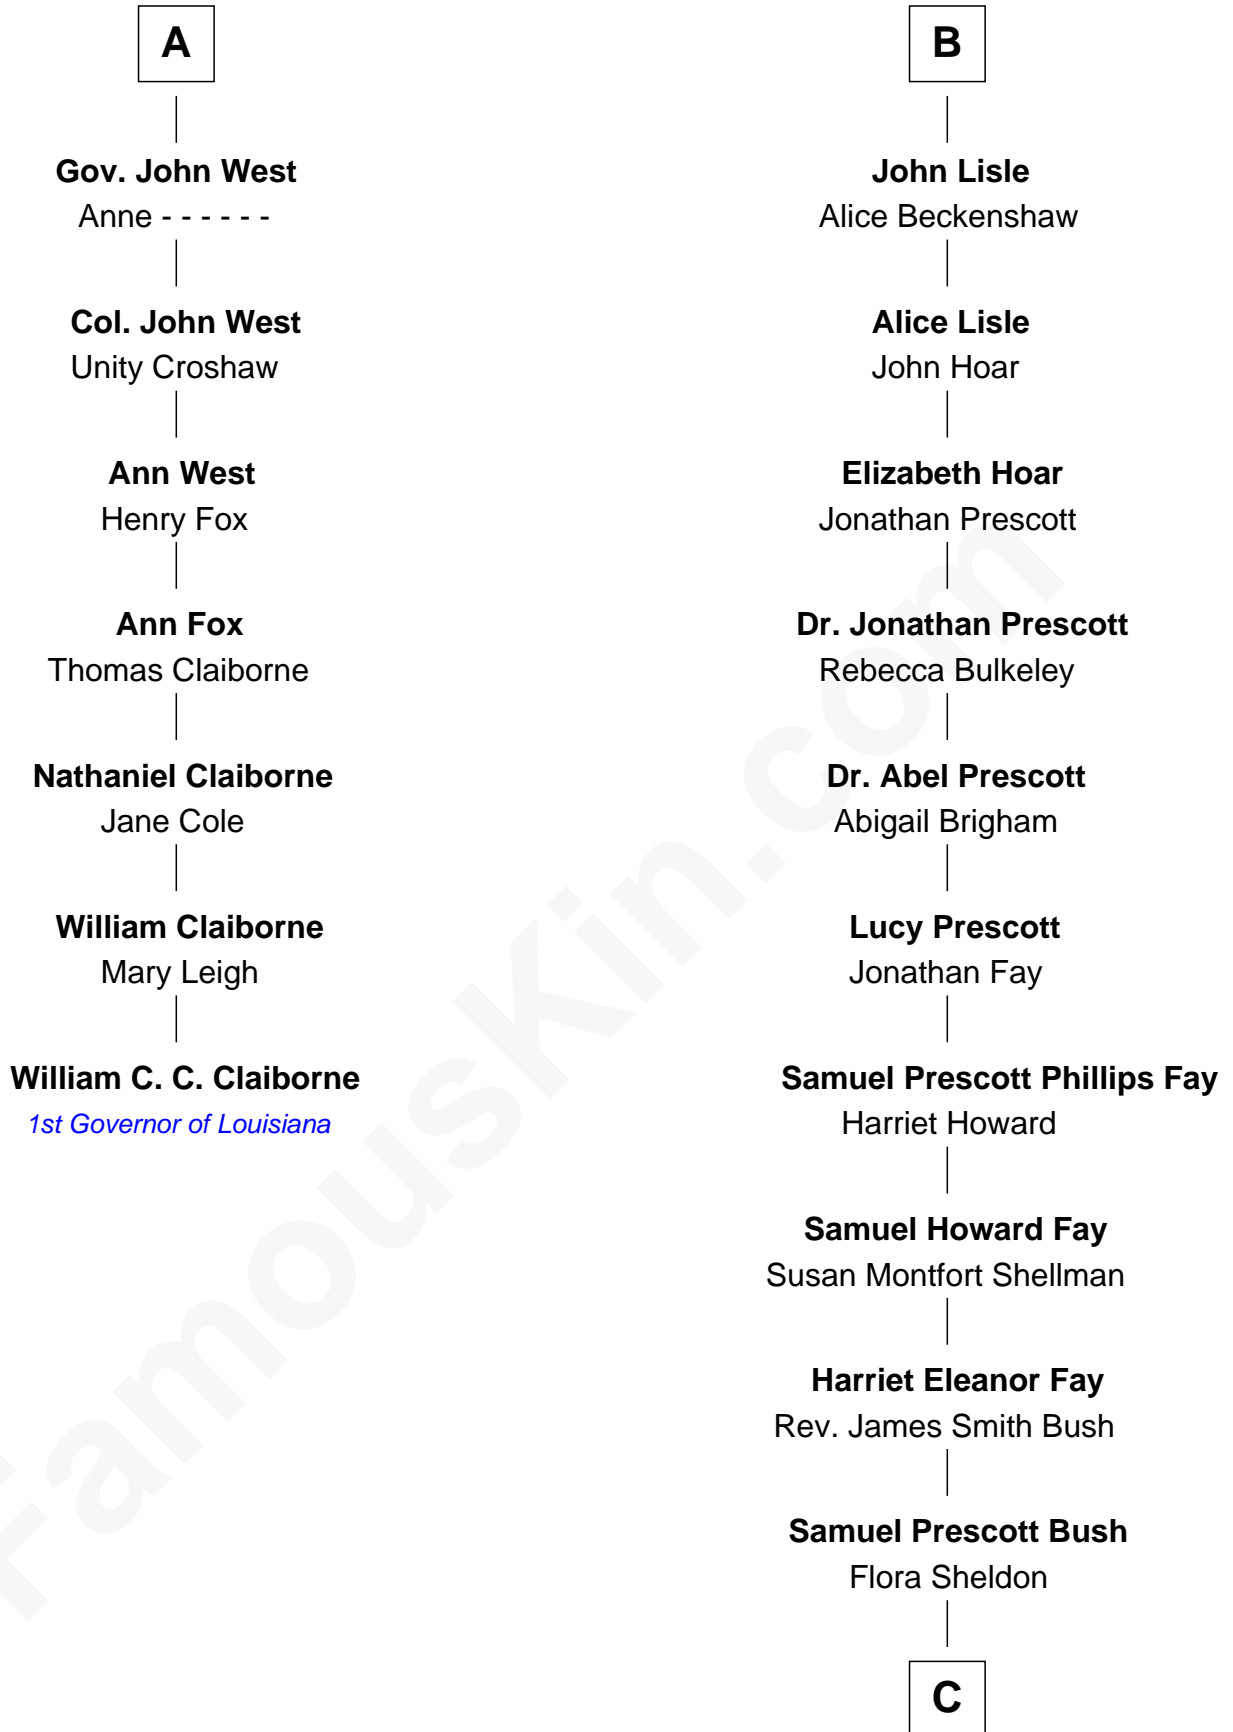

FamousKin.com
Relationship Chart of
William C. C. Claiborne
1st Governor of Louisiana

13th cousin 6 times removed of
Jeb Bush
43rd Governor of Florida

C

Prescott Sheldon Bush

Dorothy Wear Walker

George Herbert Walker Bush

Barbara Pierce

Jeb Bush

43rd Governor of Florida

FamousKin.com