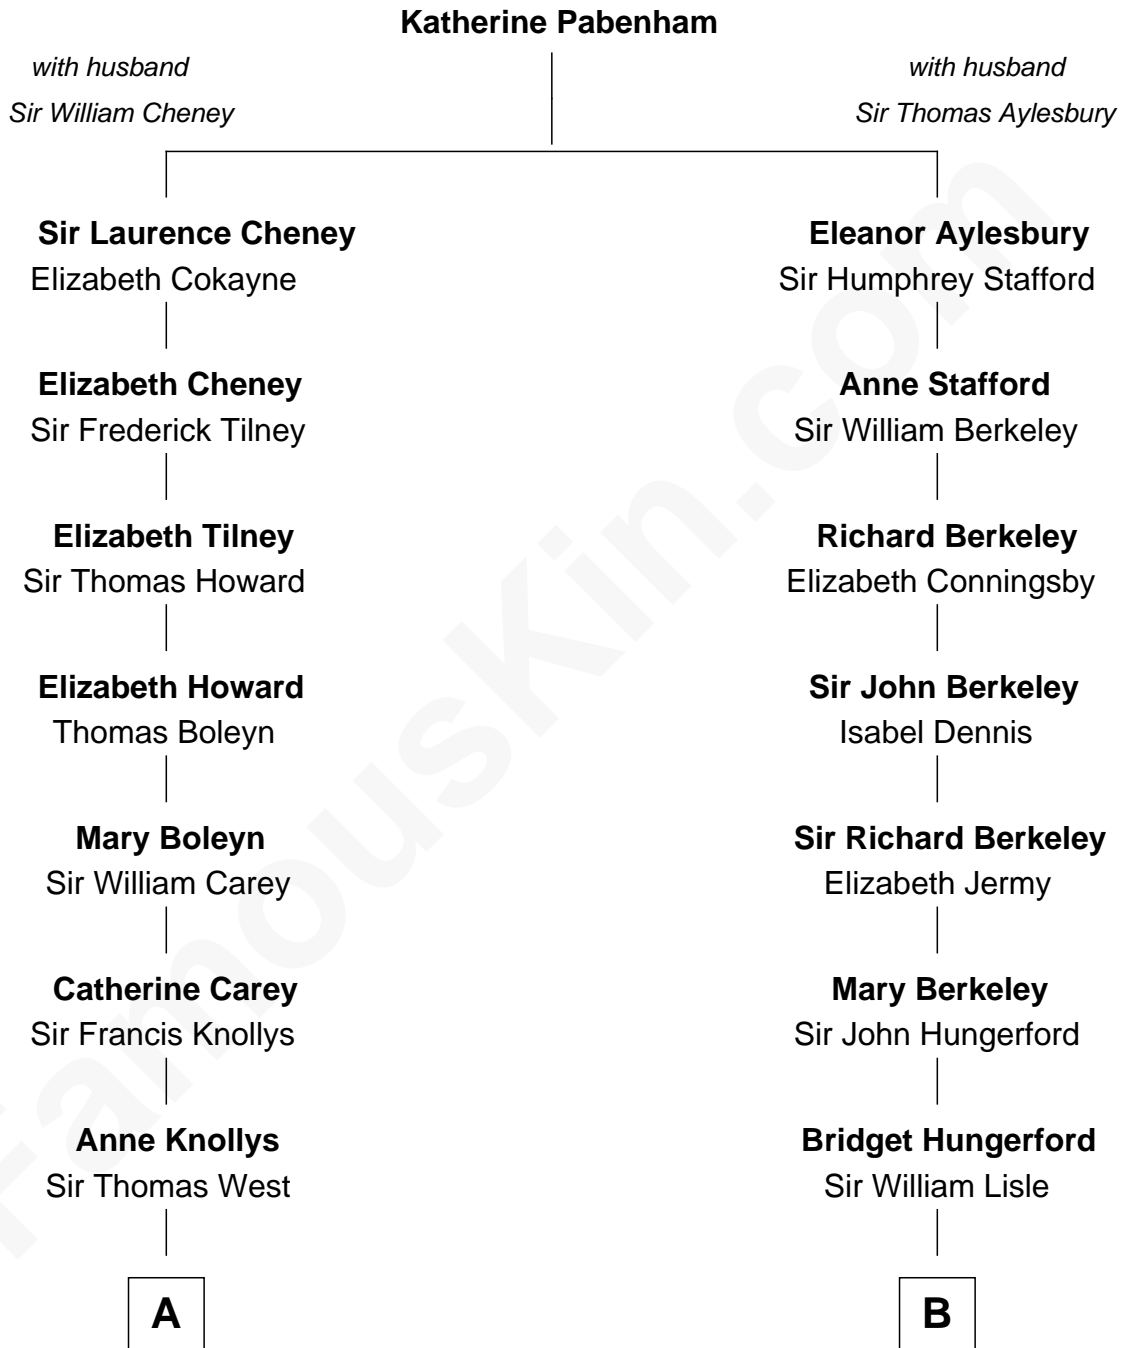

FamousKin.com
Relationship Chart of
William C. C. Claiborne
1st Governor of Louisiana

13th cousin 6 times removed of
Jeb Bush
43rd Governor of Florida

C

Prescott Sheldon Bush

Dorothy Wear Walker

George Herbert Walker Bush

Barbara Pierce

Jeb Bush

43rd Governor of Florida

FamousKin.com