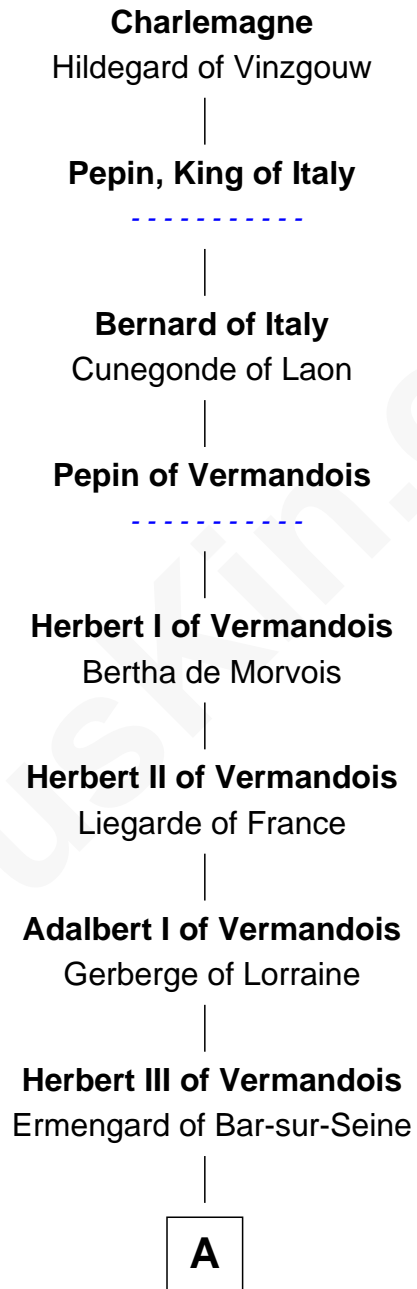

# FamousKin.com Relationship Chart of

**William C. C. Claiborne**

*1st Governor of Louisiana*

**30th Great-grandson of**

**Charlemagne**

*King of the Franks*

**A**

**Otho of Vermandois**

Parvia - - - - -

**Herbert IV of Vermandois**

Adèle of Valois

**Adèle of Vermandois**

Hugh I of Vermandois

**Isabel de Vermandois**

William de Warenne

**Ada de Warenne**

Henry of Huntingdon

**David of Huntingdon**

Maud of Chester

**Ada of Huntingdon**

Sir Henry de Hastings

**Sir Henry de Hastings**

Joan de Cantilupe

**Lora de Hastings**