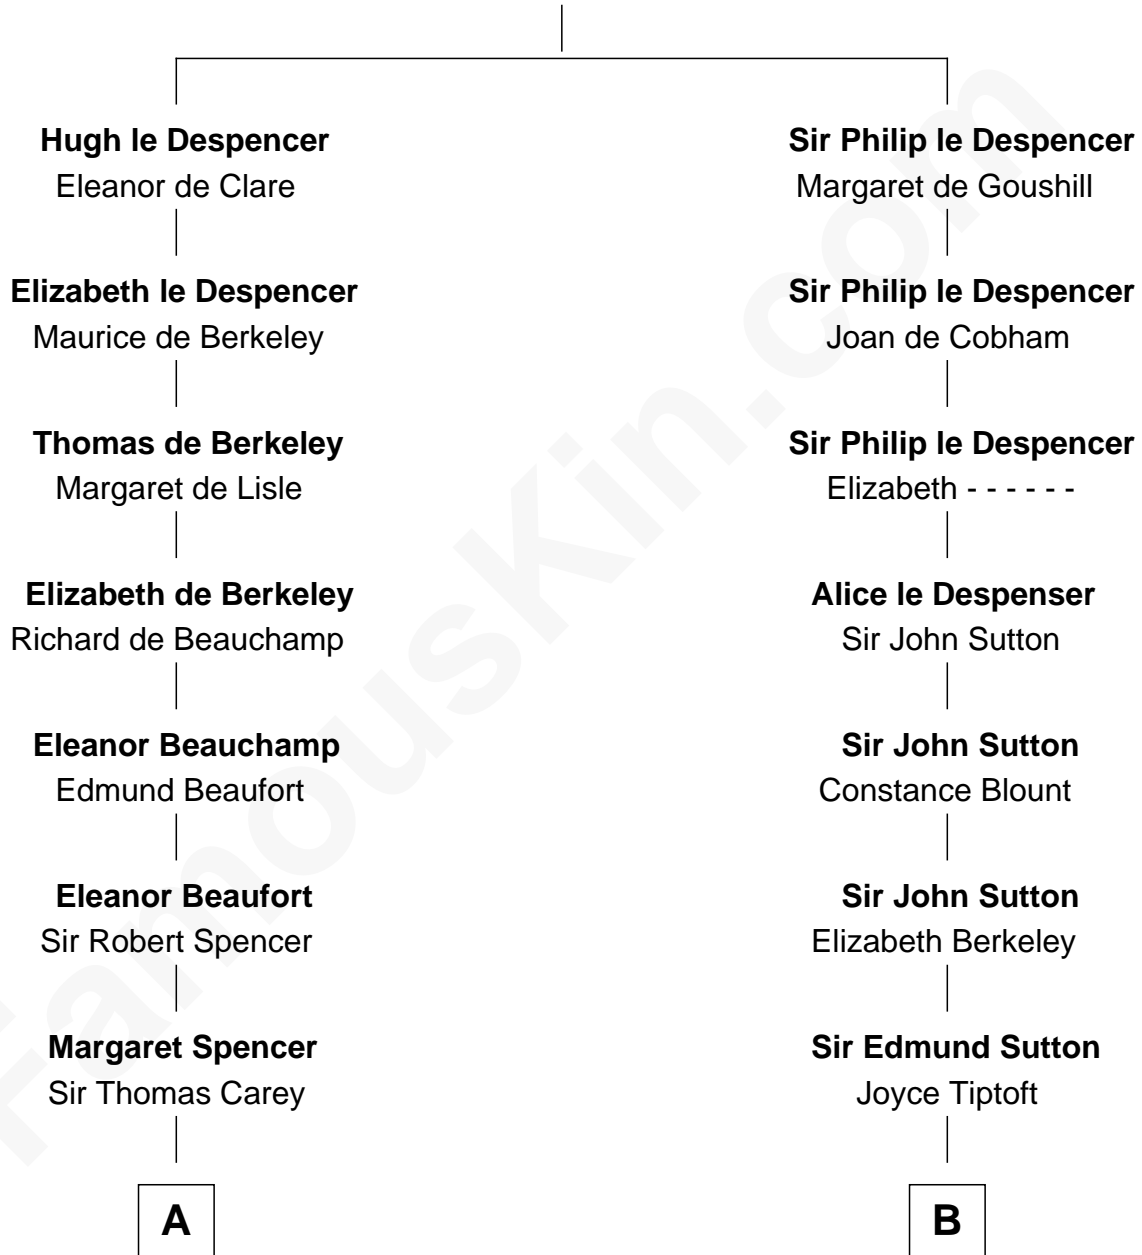

FamousKin.com
Relationship Chart of
William C. C. Claiborne
1st Governor of Louisiana

16th cousin 3 times removed of
John Brown
American Abolitionist

Sir Hugh le Despencer
 Isabella de Beauchamp

C

Ruth Humphrey

Gideon Mills

Ruth Mills

Owen Brown

John Brown

American Abolitionist

FamousKin.com