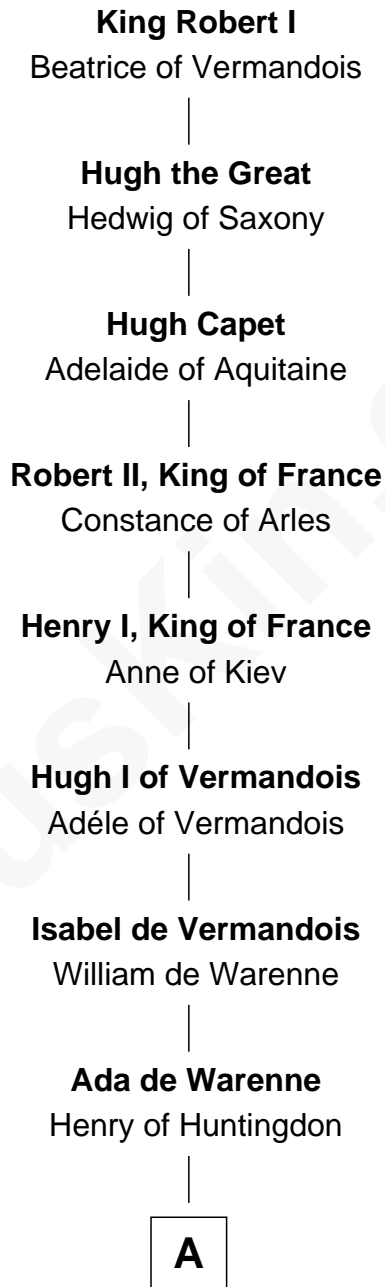

# FamousKin.com Relationship Chart of

**William C. C. Claiborne**

*1st Governor of Louisiana*

**25th Great-grandson of**

**King Robert I**

*King of France*

**A**

**David of Huntingdon**

Maud of Chester

**Ada of Huntingdon**

Sir Henry de Hastings

**Sir Henry de Hastings**

Joan de Cantilupe

**Lora de Hastings**

Thomas Latimer

**Sir Warin le Latimer**

Catherine de la Warre

**Elizabeth le Latimer**

Sir Thomas Griffin

**Richard Griffin**

Anna Chamberlain

**Nicholas Griffin**

Margaret Pilkington

**Nicholas Griffin**