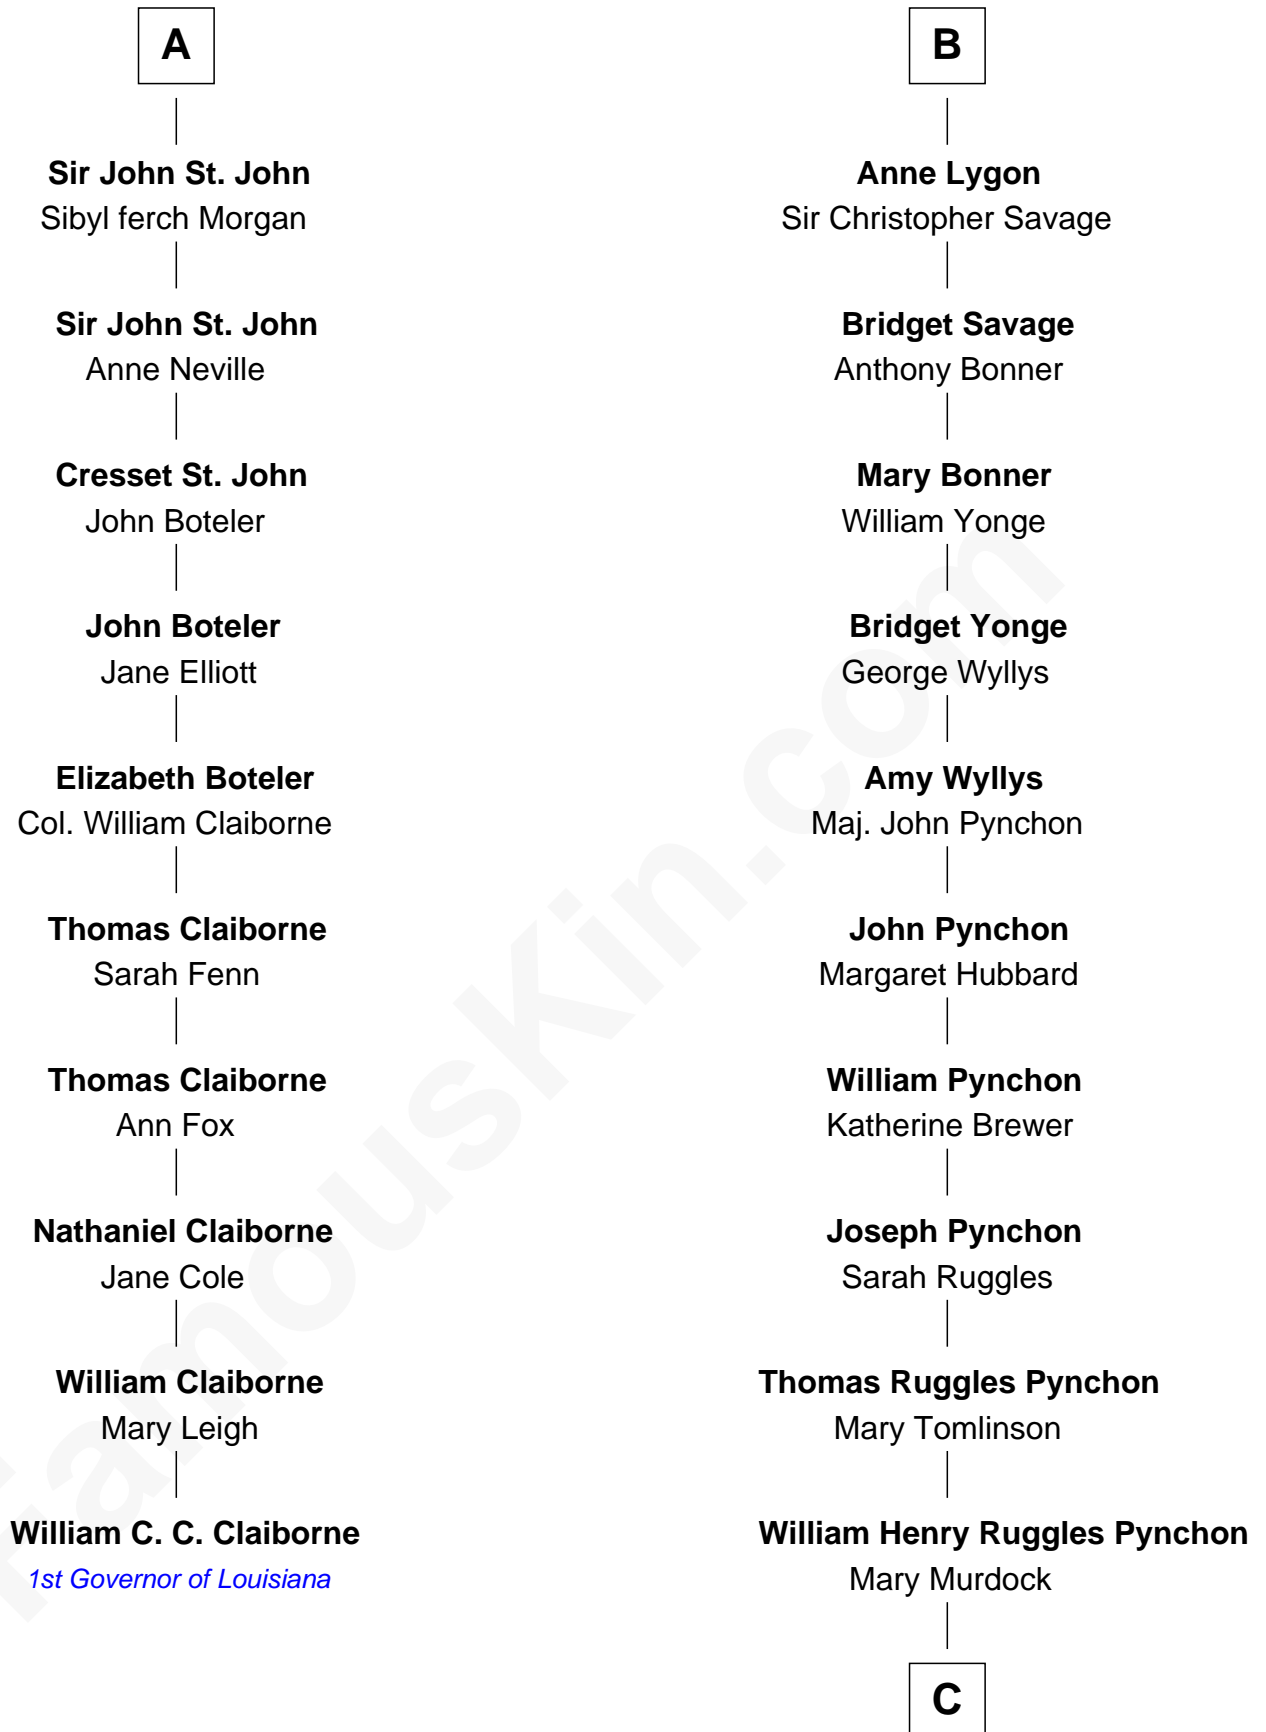

FamousKin.com
Relationship Chart of
William C. C. Claiborne
1st Governor of Louisiana

16th cousin 4 times removed of

Thomas Pynchon
American Novelist

Sir Walter de Beauchamp
 Alice de Tony

C

William Lyon Pynchon

Annie Payne Cogswell

William Henry Chichele Pynchon

Carrie Susan Moyses

Thomas Ruggles Pynchon

Catherine Frances Bennett

Thomas Pynchon

Novelist