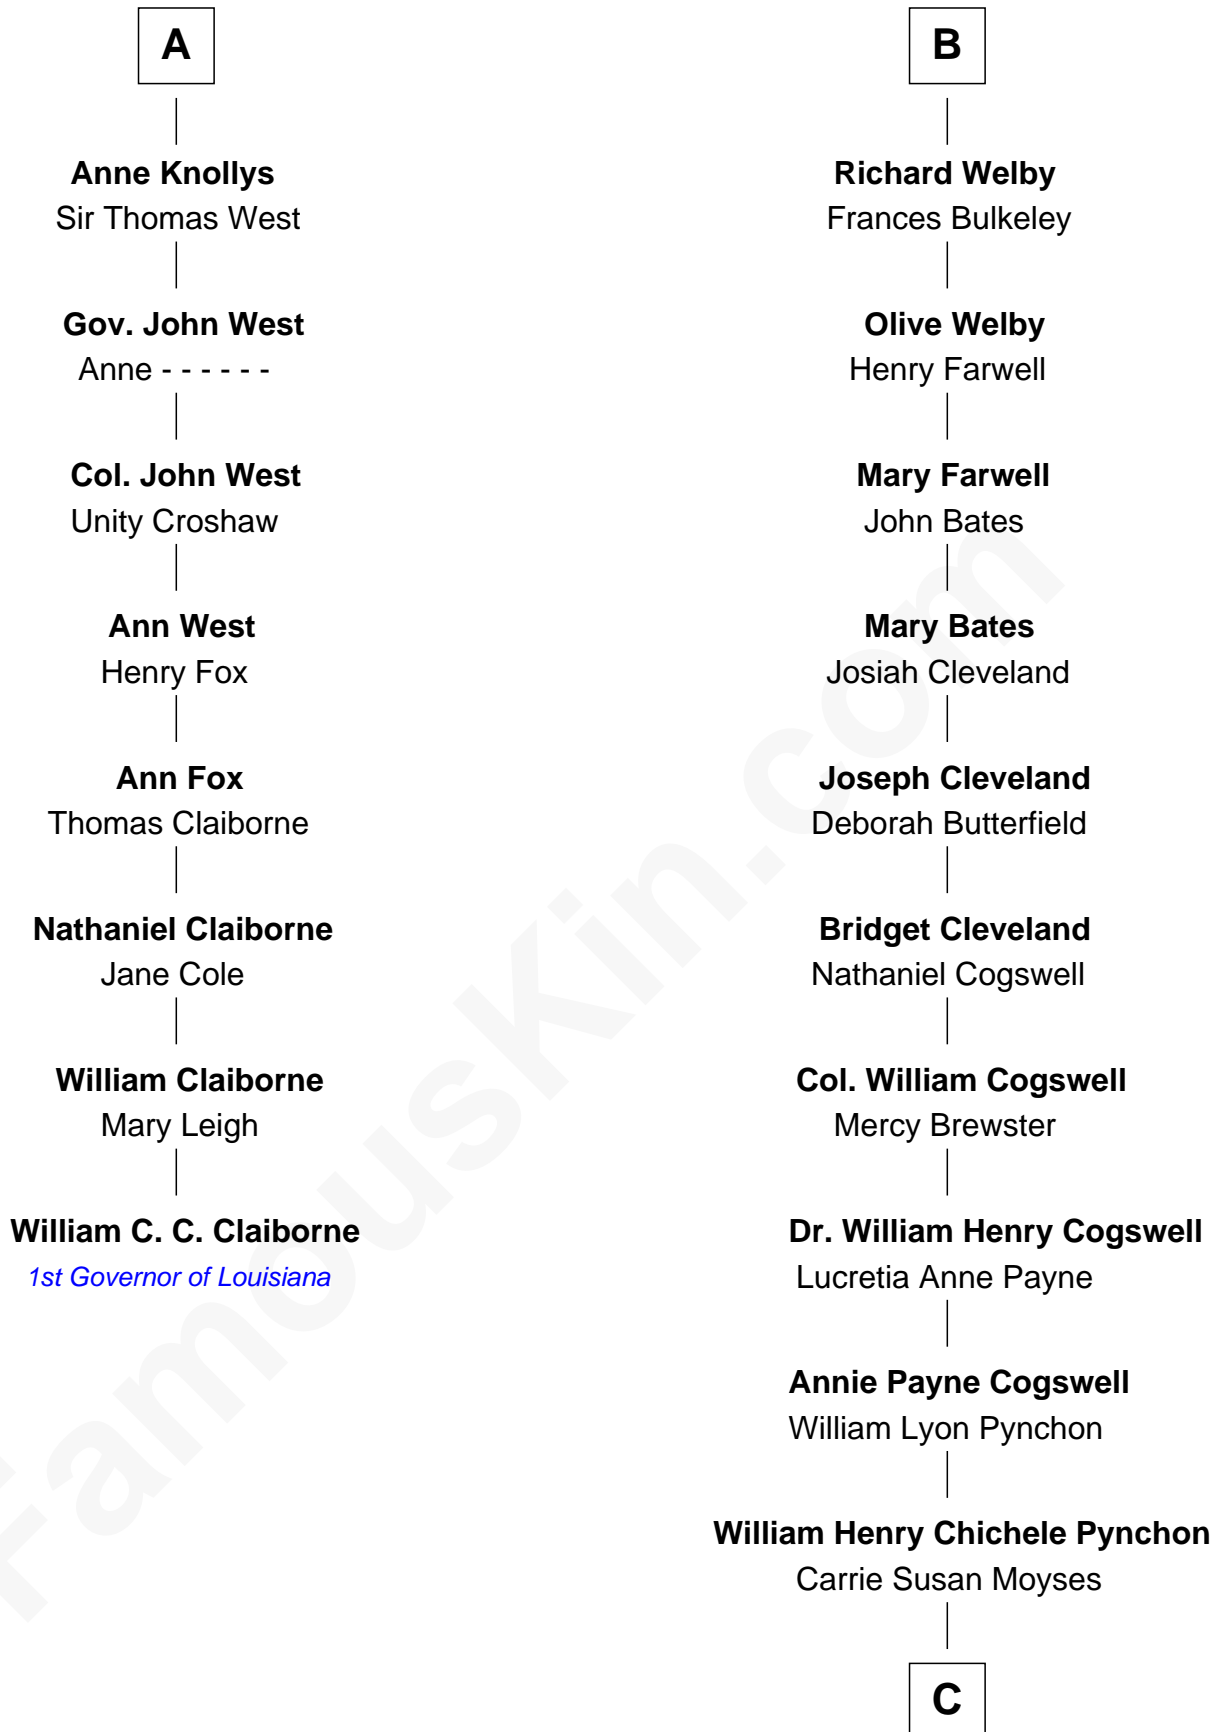

**FamousKin.com**  
**Relationship Chart of**  
**William C. C. Claiborne**  
*1st Governor of Louisiana*

14th cousin 4 times removed of

**Thomas Pynchon**  
*American Novelist*

C

Thomas Ruggles Pynchon  
Catherine Frances Bennett