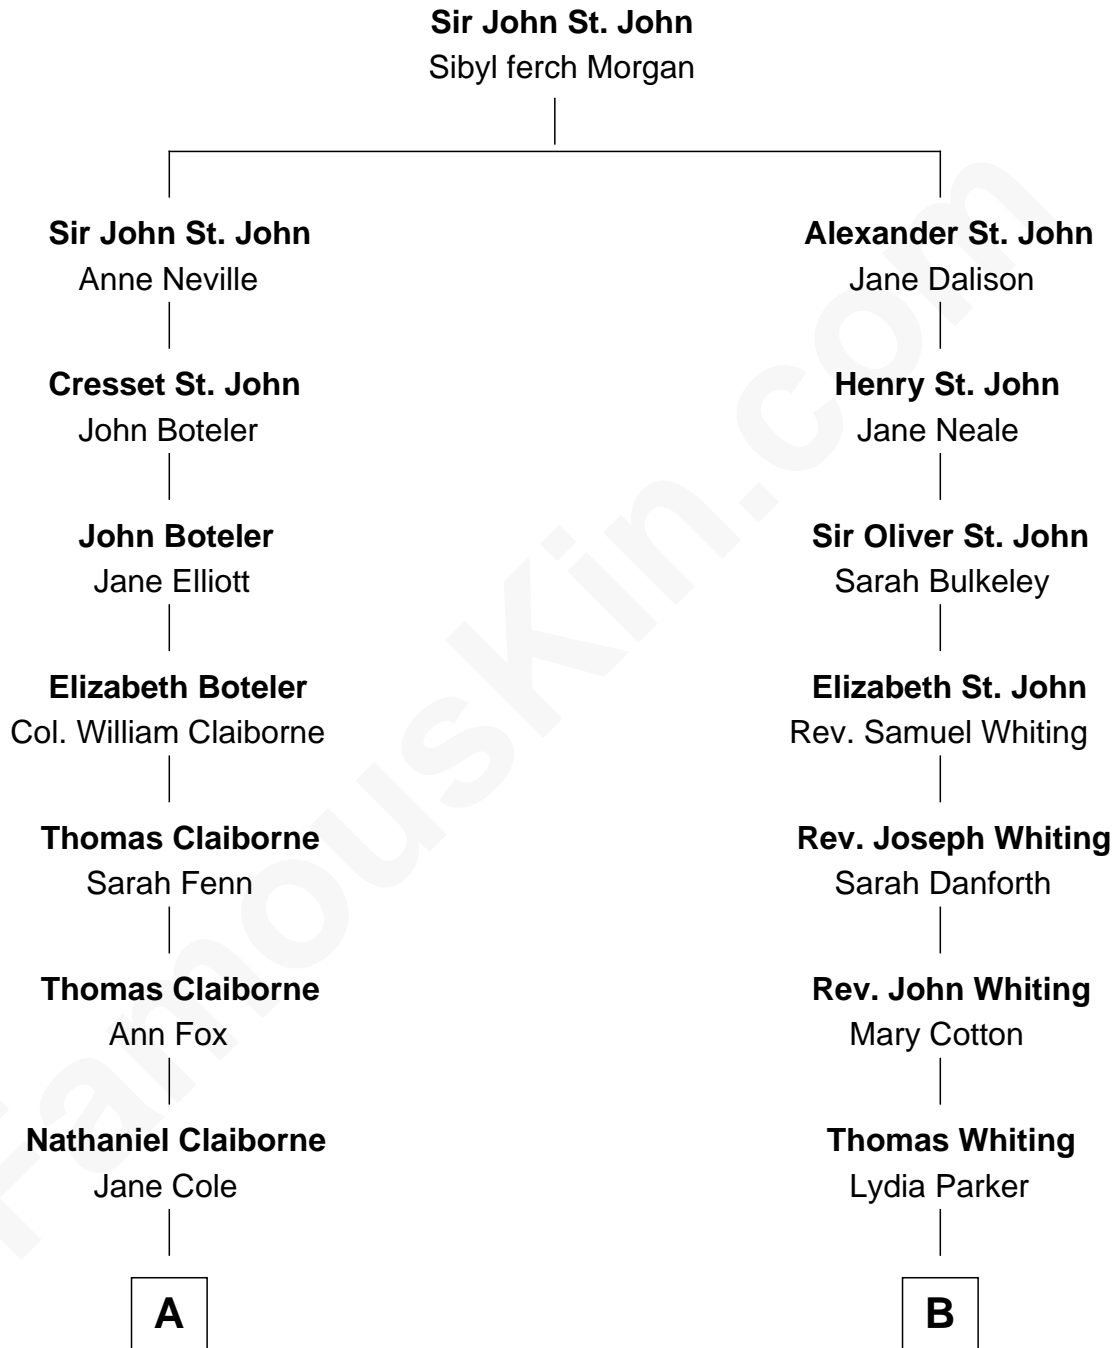

FamousKin.com
Relationship Chart of
William C. C. Claiborne
1st Governor of Louisiana

8th cousin 3 times removed of
James Sherman
27th U.S. Vice-President

A

William Claiborne

Mary Leigh

William C. C. Claiborne

1st Governor of Louisiana

B

Mary Whiting

William Barron

Mary Augusta Barron

Stalham Williams

Frances Lucretia Williams

Richard Winslow Sherman