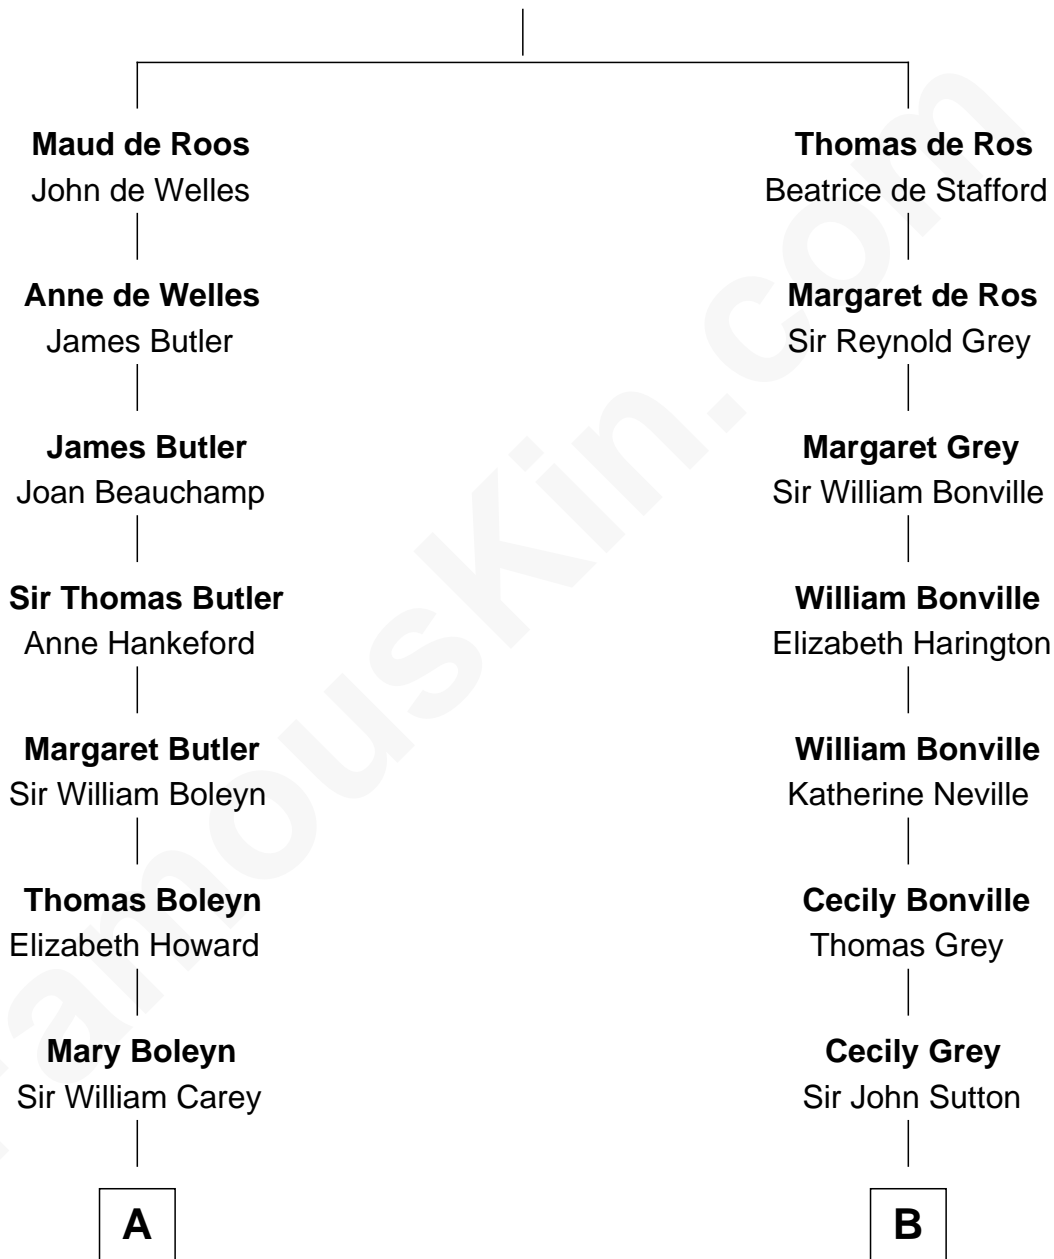

FamousKin.com
Relationship Chart of
William C. C. Claiborne
1st Governor of Louisiana

15th cousin 4 times removed of
James Sherman
27th U.S. Vice-President

Sir William de Ros
 Margery de Badlesmere

C

Frances Lucretia Williams

Richard Winslow Sherman

Mary Frances Sherman

Richard Updike Sherman

James Sherman

27th U.S. Vice-President

FamousKin.com