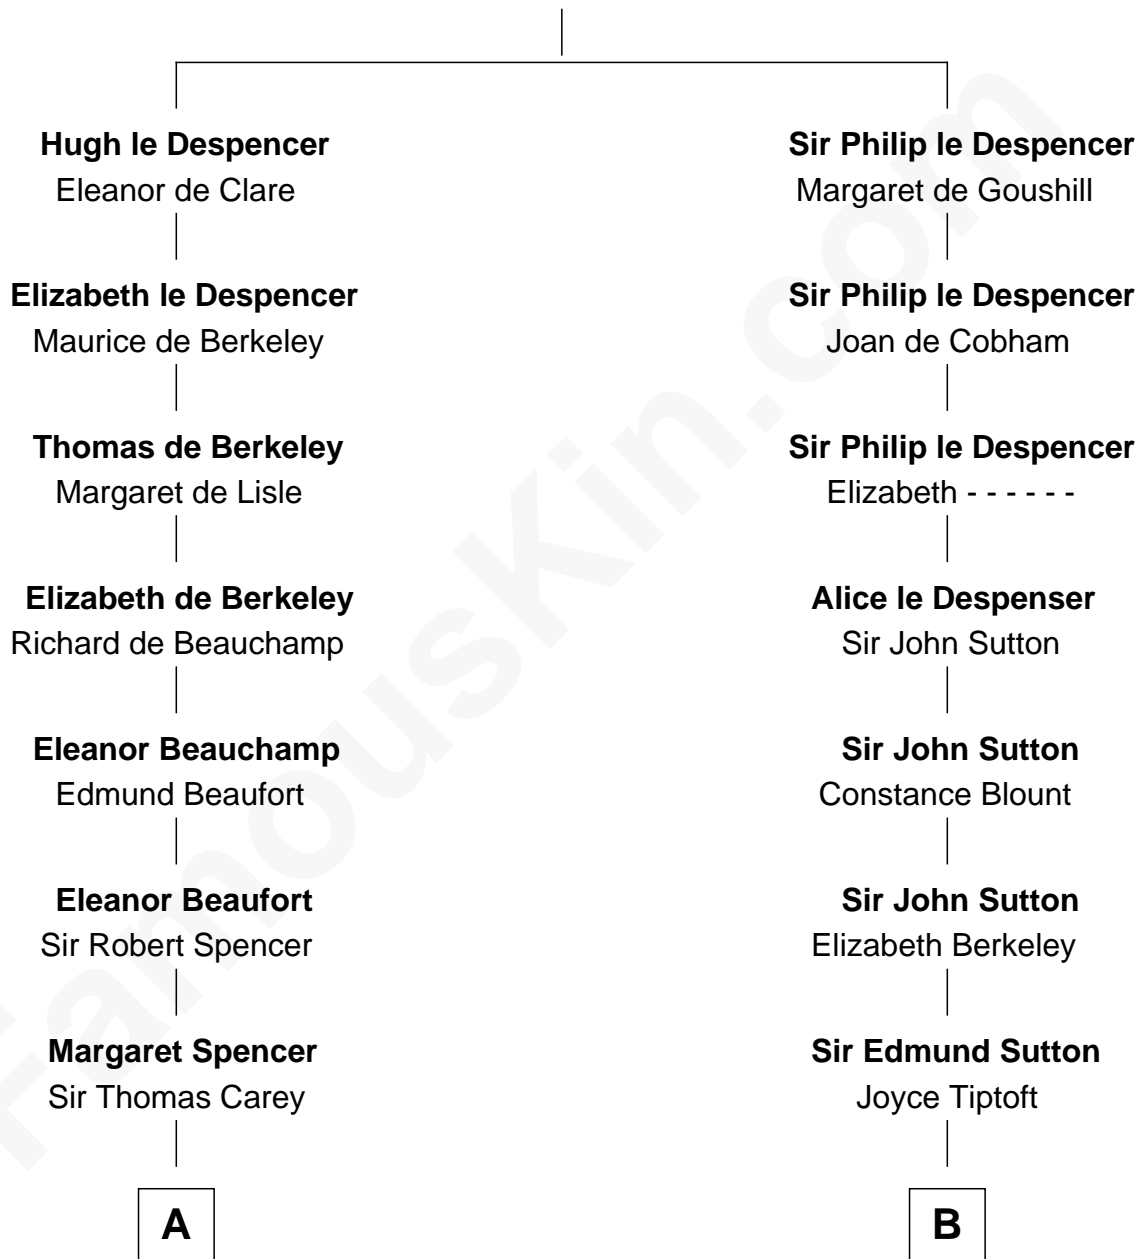

FamousKin.com
Relationship Chart of
William C. C. Claiborne
1st Governor of Louisiana

16th cousin 5 times removed of
James Sherman
27th U.S. Vice-President

Sir Hugh le Despencer
 Isabella de Beauchamp

C

—
Mary Whiting

William Barron

—
Mary Augusta Barron

Stalham Williams

—
Frances Lucretia Williams

Richard Winslow Sherman

—
Mary Frances Sherman

Richard Updike Sherman

—
James Sherman

27th U.S. Vice-President

FamousKin.com