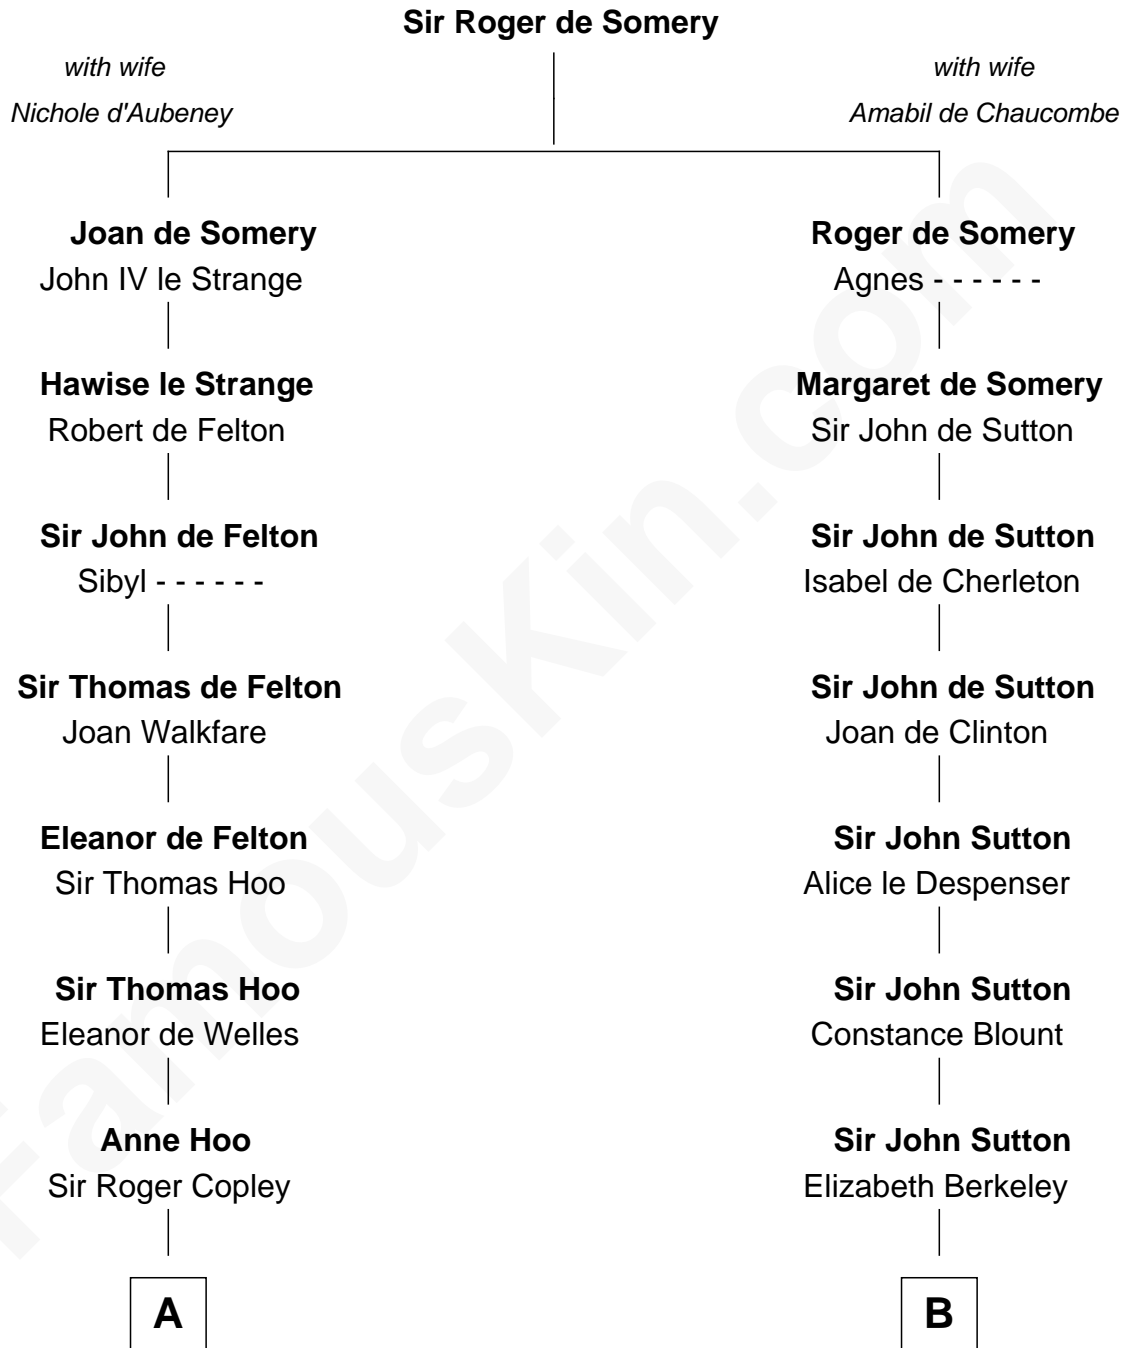

FamousKin.com
Relationship Chart of
William C. C. Claiborne
1st Governor of Louisiana

17th cousin 4 times removed of

Allen Dulles
5th Director of the C.I.A.

C

Joanna Leffingwell

Charles Lathrop

Harriet Wadsworth Lathrop