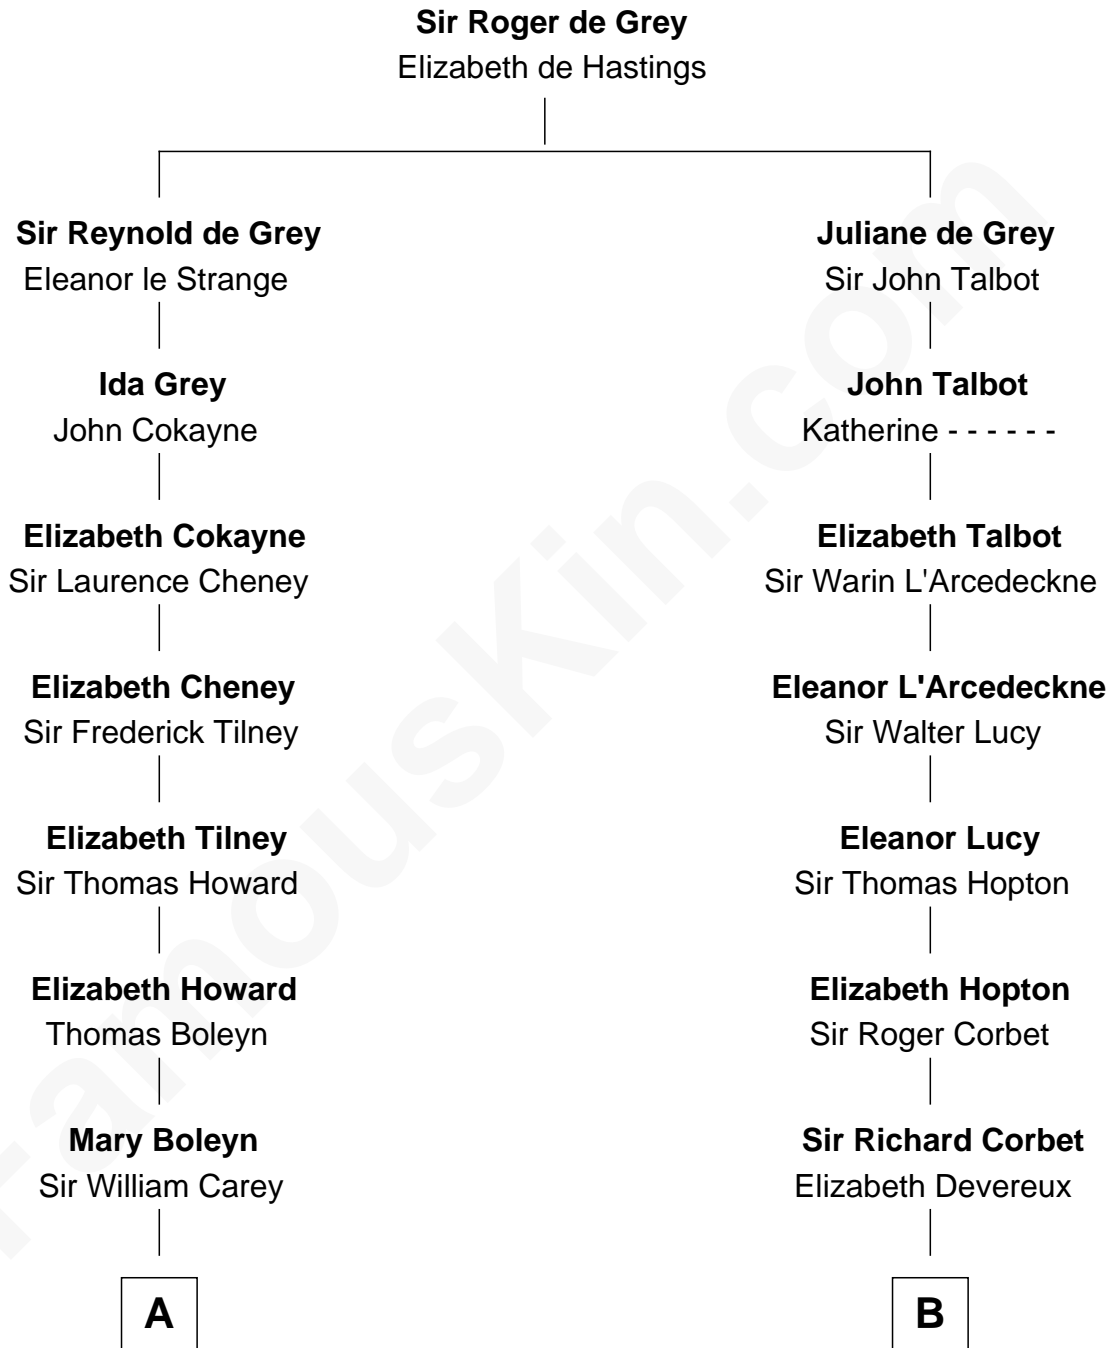

FamousKin.com
Relationship Chart of
William C. C. Claiborne
1st Governor of Louisiana

15th cousin 6 times removed of
Allen Dulles
5th Director of the C.I.A.

C

Joanna Leffingwell

Charles Lathrop

Harriet Wadsworth Lathrop