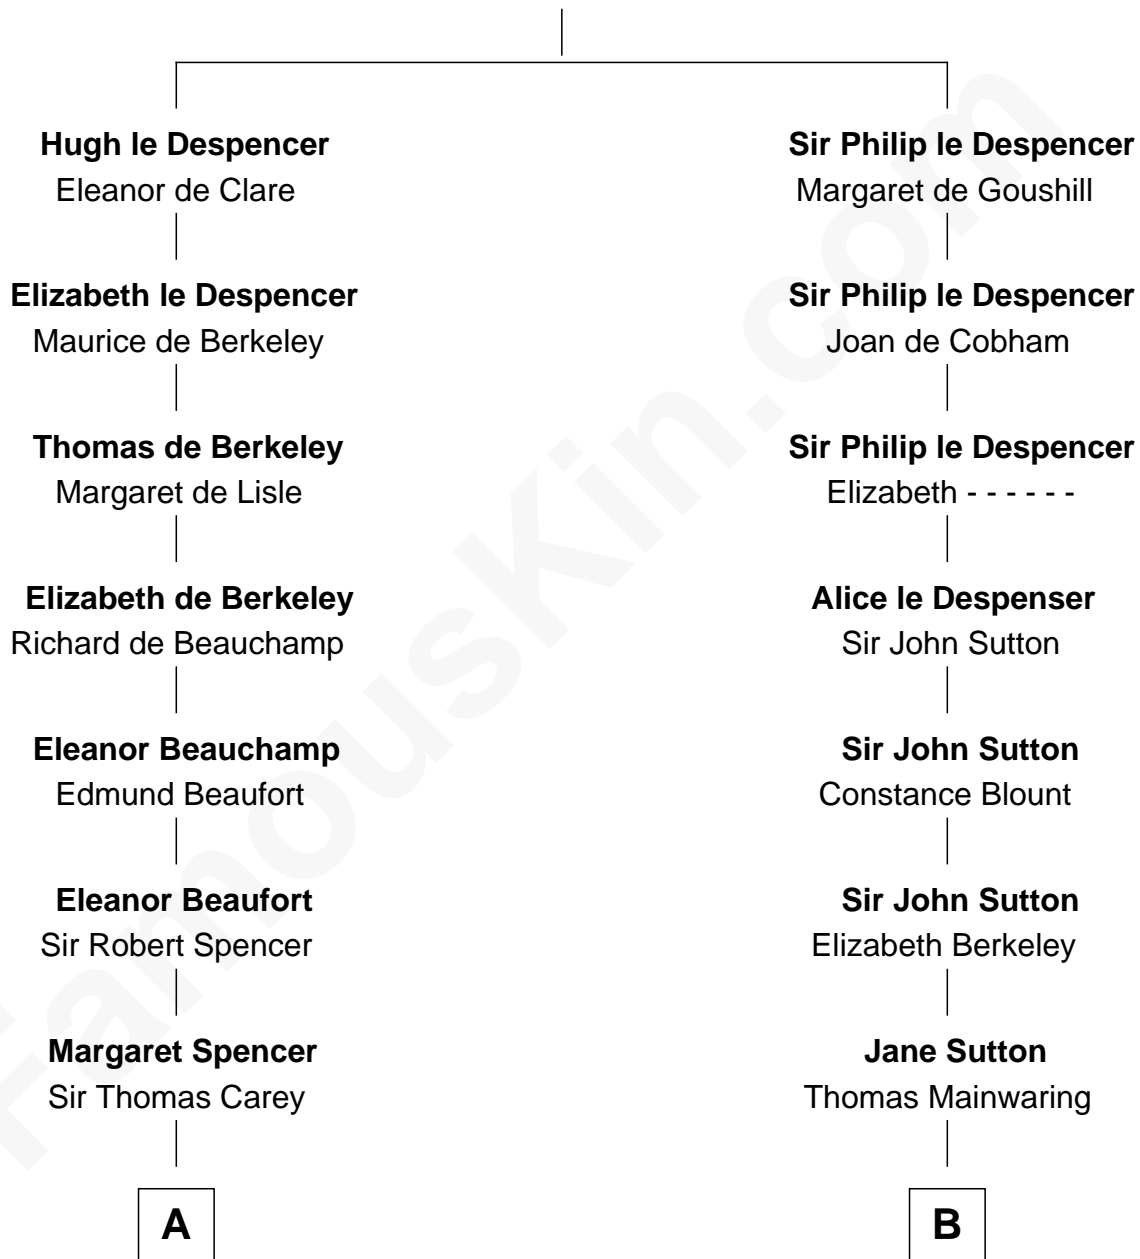

**FamousKin.com**  
**Relationship Chart of**  
**William C. C. Claiborne**  
*1st Governor of Louisiana*

**16th cousin 4 times removed of**  
**Allen Dulles**  
*5th Director of the C.I.A.*

**Sir Hugh le Despencer**  
 Isabella de Beauchamp

**C**

—  
**Harriet Wadsworth Lathrop**

Rev. Miron Winslow

—  
**Harriet Lathrop Winslow**

Rev. John Welsh Dulles

—  
**Allen Macy Dulles**

Edith Foster

—  
**Allen Dulles**