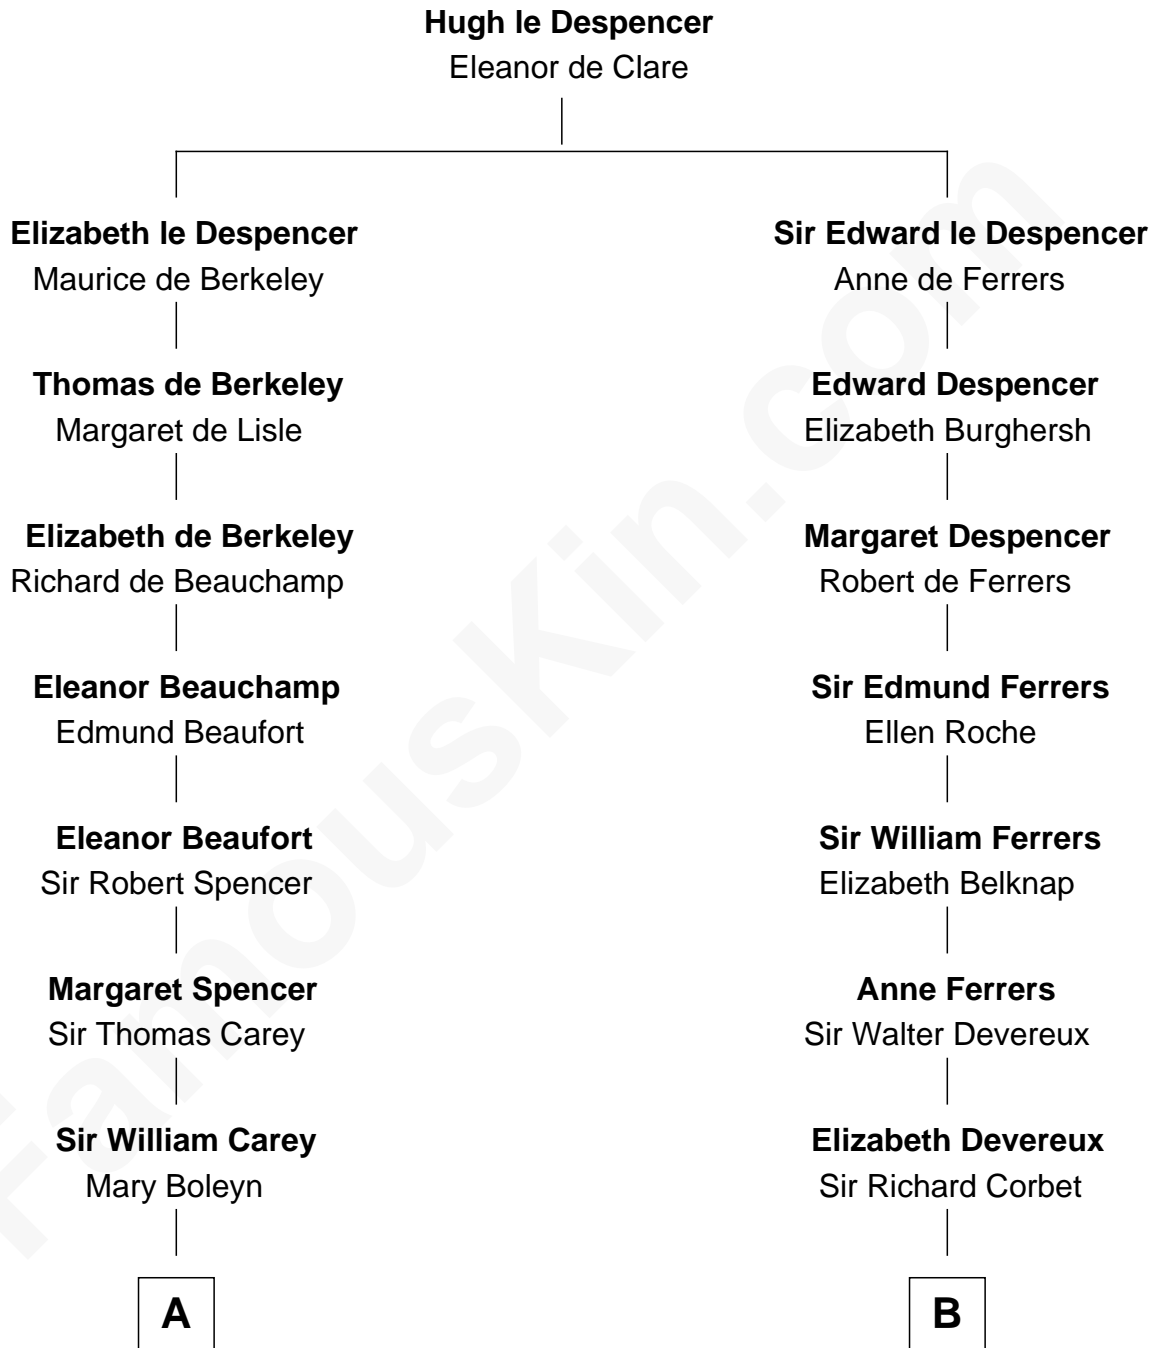

FamousKin.com
Relationship Chart of
William C. C. Claiborne
1st Governor of Louisiana

15th cousin 6 times removed of

Allen Dulles
5th Director of the C.I.A.

C

Joanna Leffingwell

Charles Lathrop

Harriet Wadsworth Lathrop