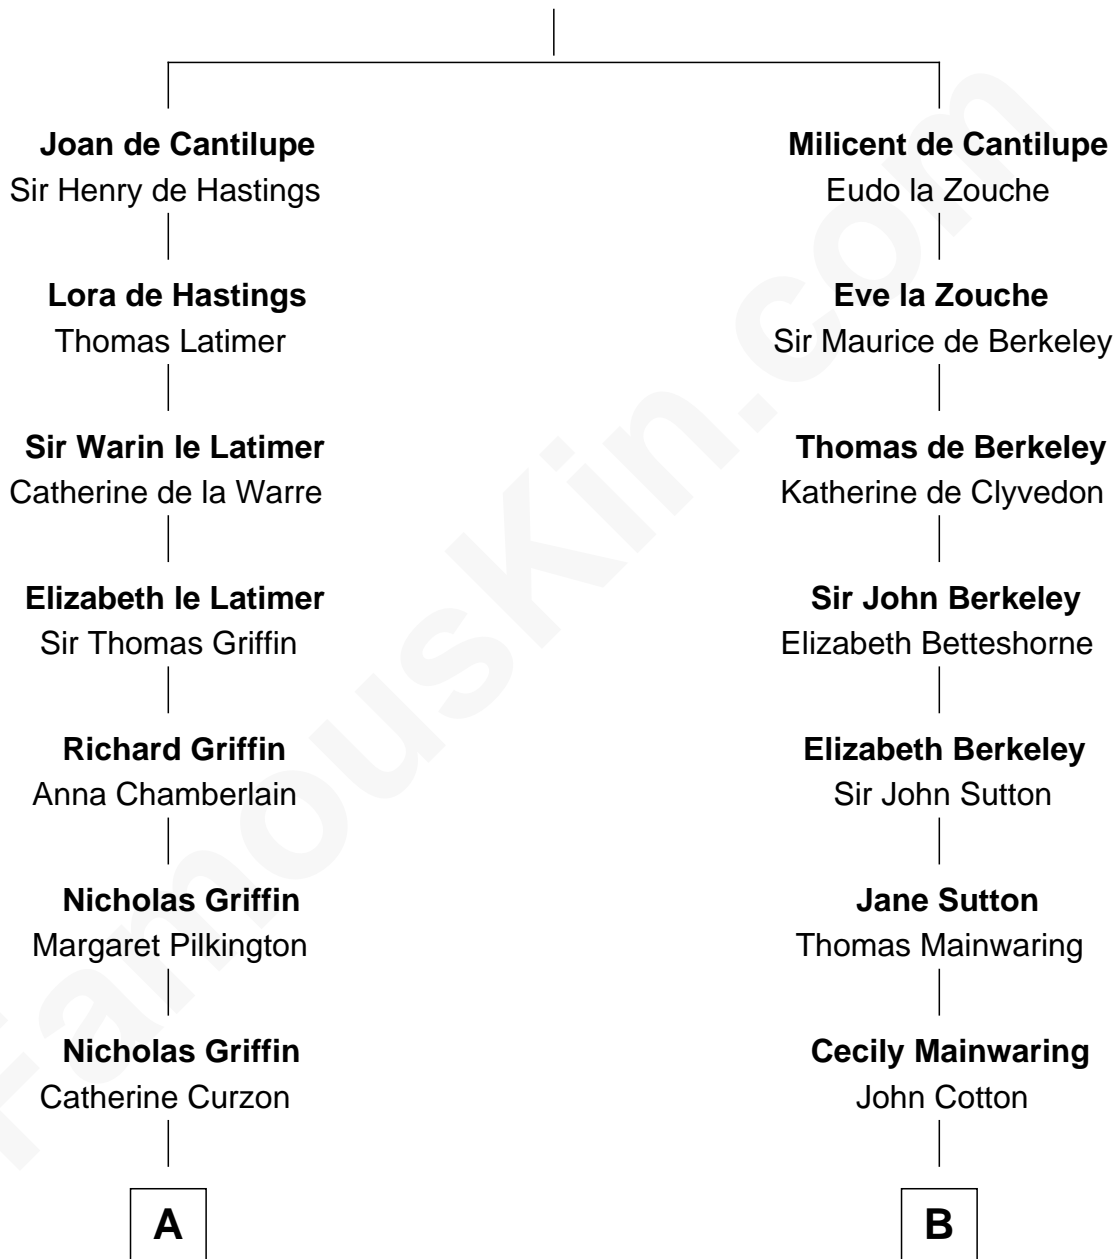

FamousKin.com
Relationship Chart of
William C. C. Claiborne
1st Governor of Louisiana

17th cousin 2 times removed of

Allen Dulles
5th Director of the C.I.A.

Sir William de Cantilupe
 Eve de Braiose

C

Harriet Lathrop Winslow