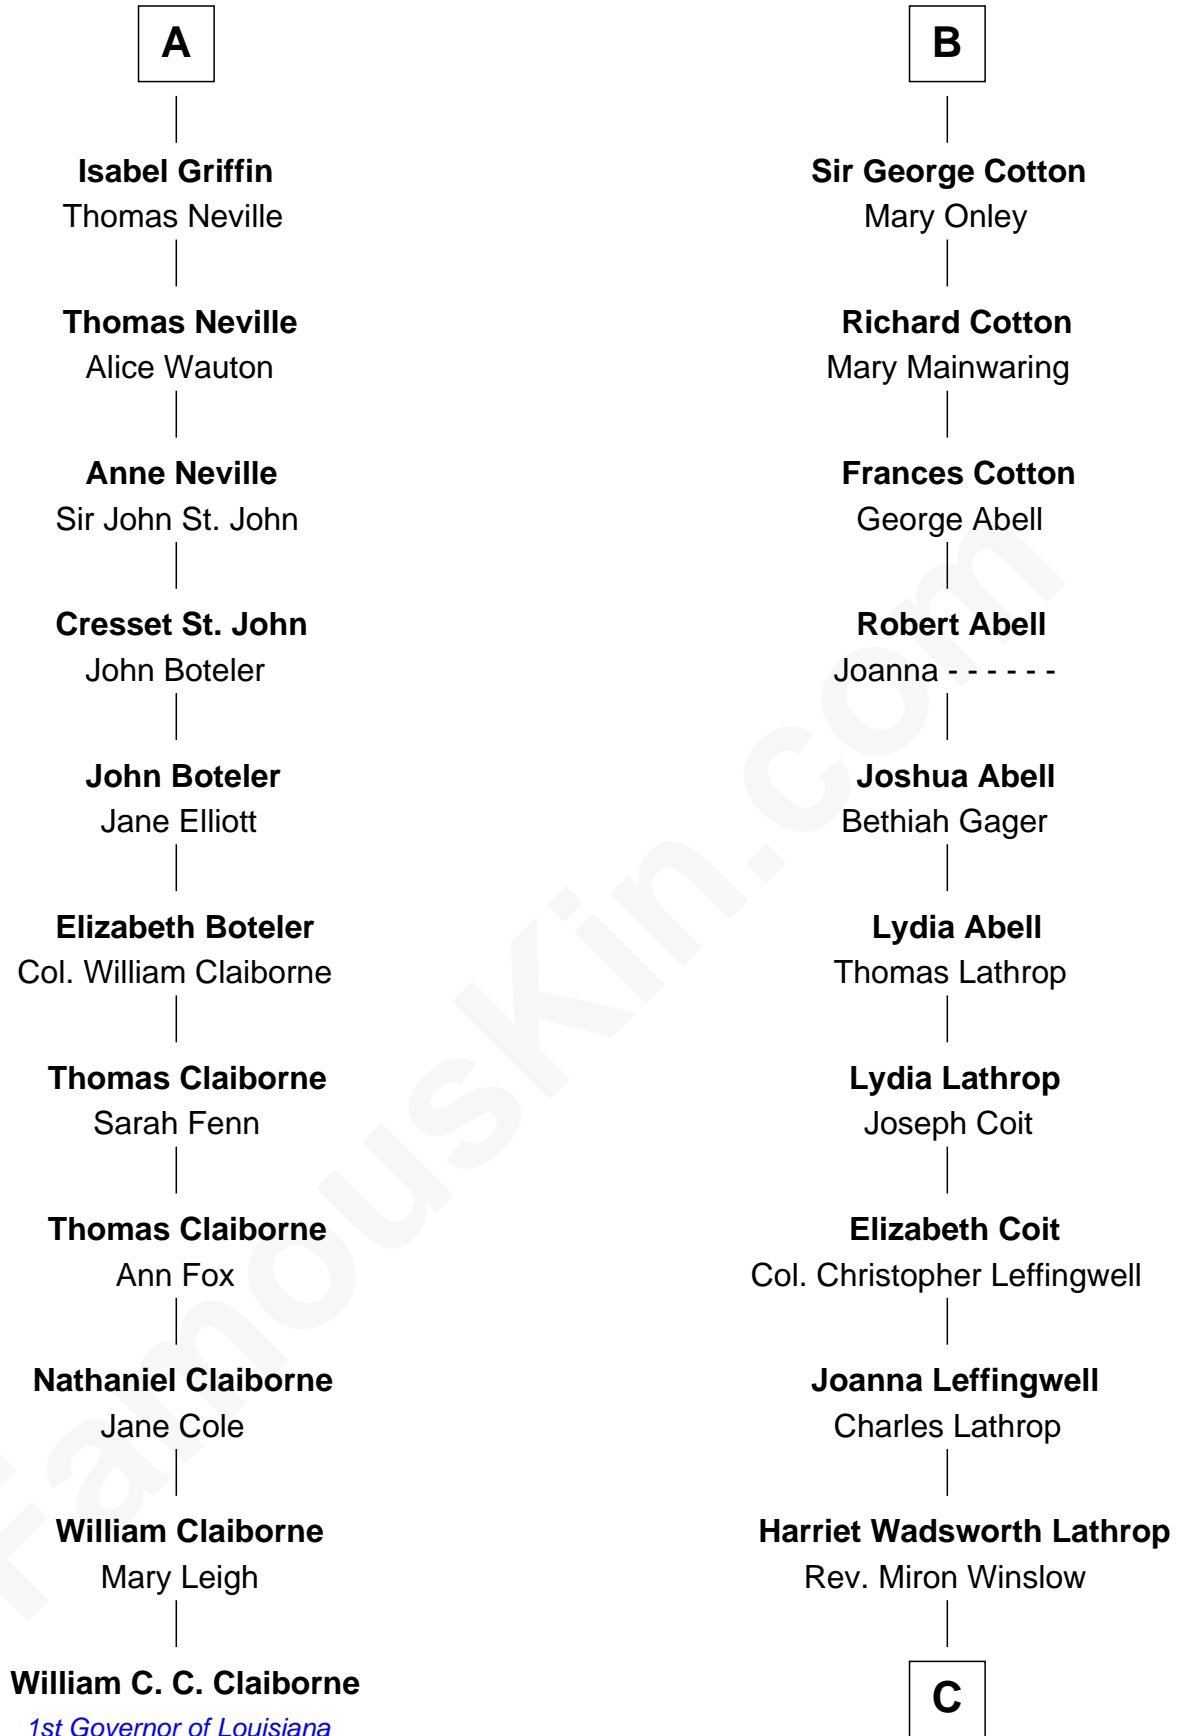

FamousKin.com
Relationship Chart of
William C. C. Claiborne
1st Governor of Louisiana

17th cousin 2 times removed of

Allen Dulles
5th Director of the C.I.A.

Sir William de Cantilupe
 Eve de Braiose

C

Harriet Lathrop Winslow