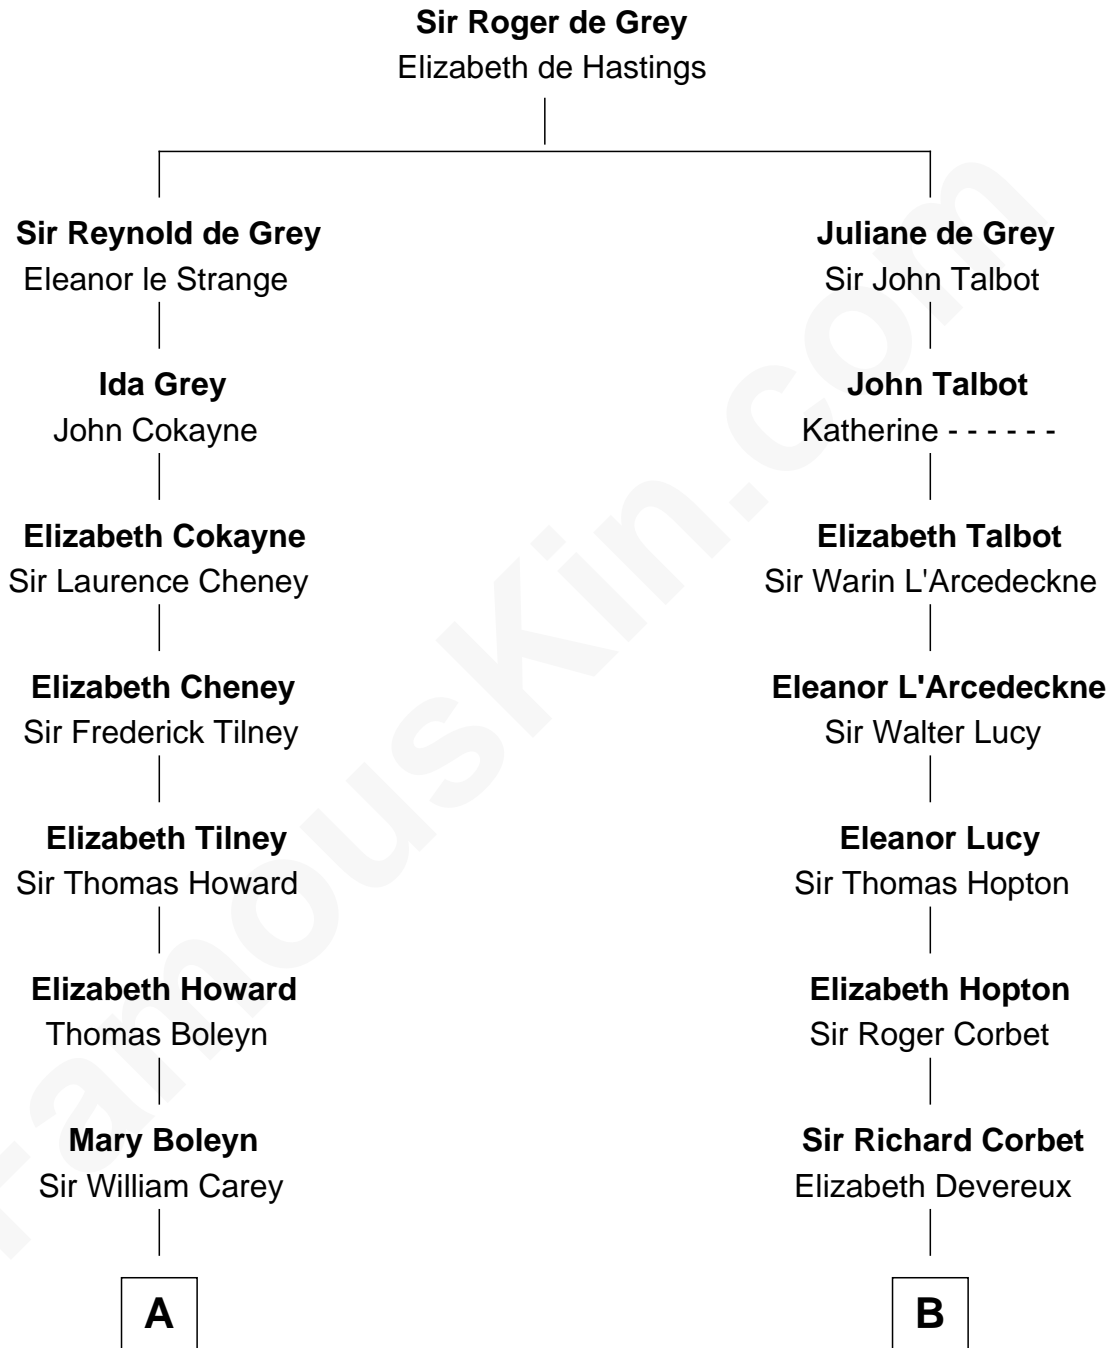

FamousKin.com
Relationship Chart of
William C. C. Claiborne
1st Governor of Louisiana

15th cousin 6 times removed of
John Foster Dulles
52nd U.S. Secretary of State

C

Joanna Leffingwell

Charles Lathrop

Harriet Wadsworth Lathrop

Rev. Miron Winslow

Harriet Lathrop Winslow

Rev. John Welsh Dulles

Allen Macy Dulles

Edith Foster

John Foster Dulles

52nd U.S. Secretary of State