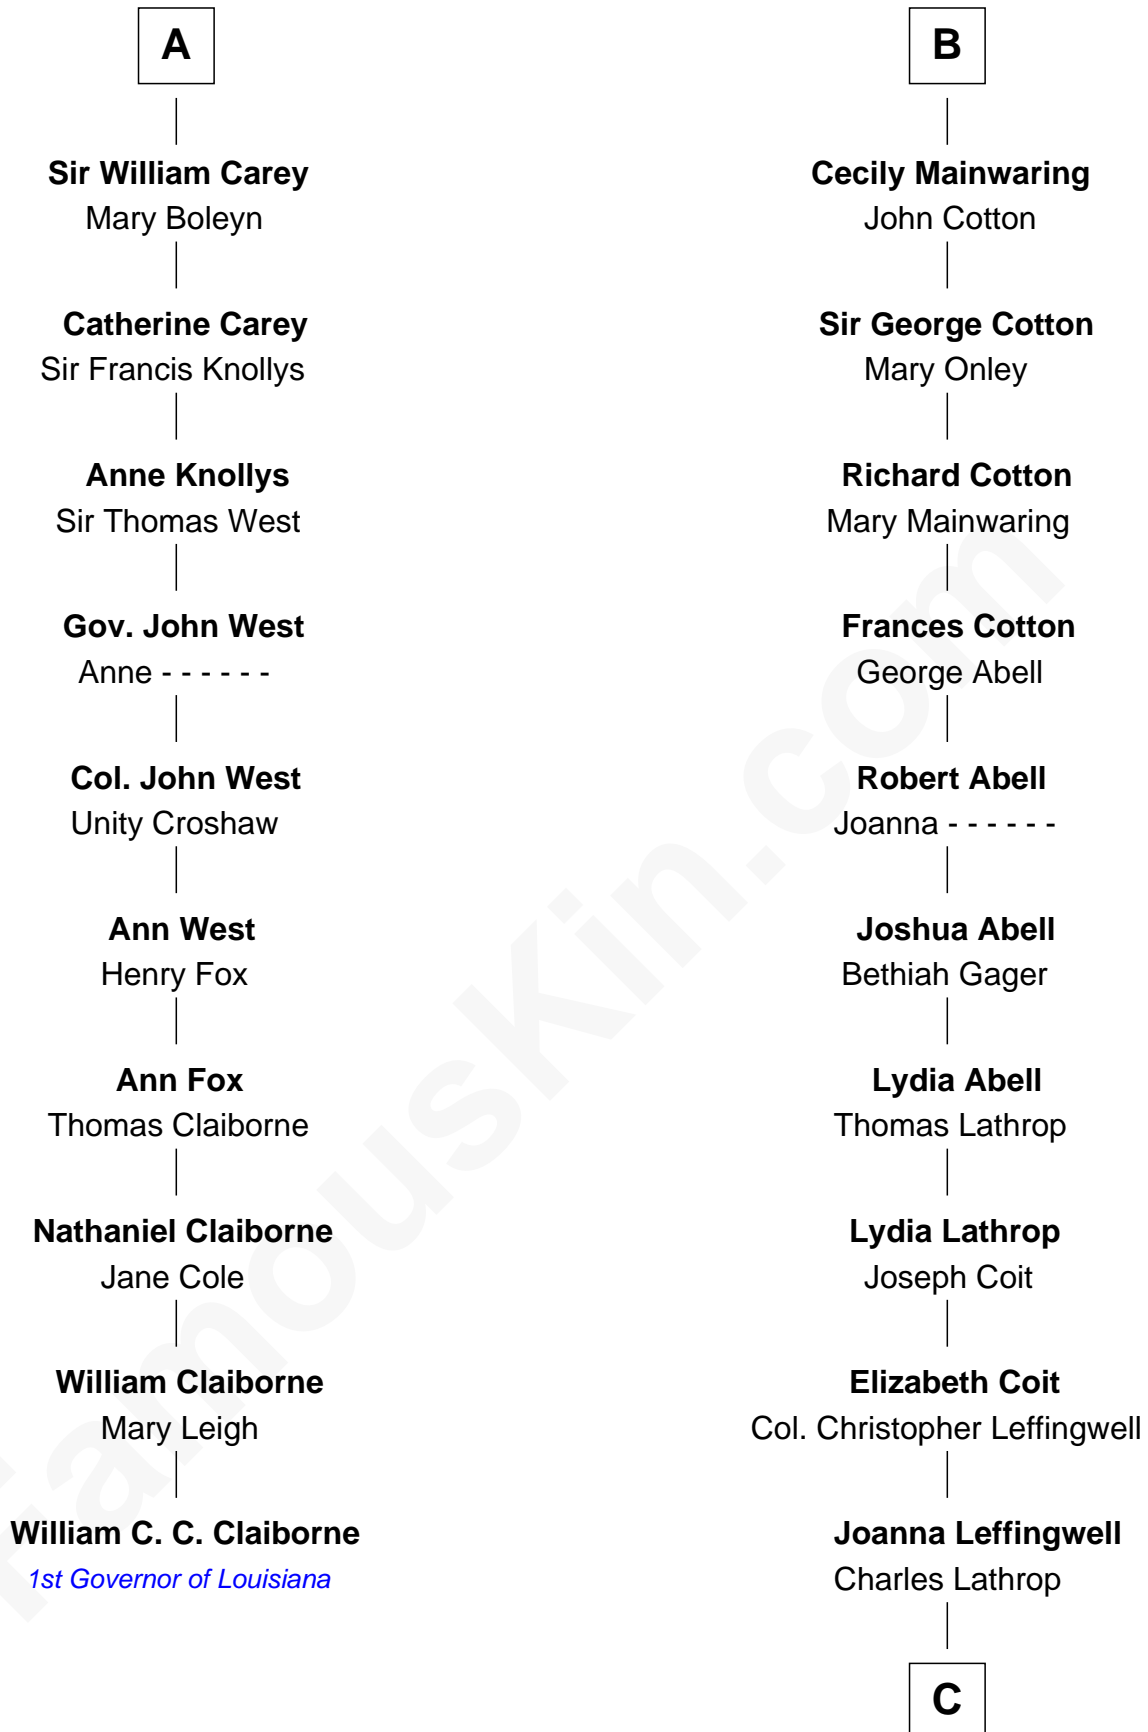

**FamousKin.com**  
**Relationship Chart of**  
**William C. C. Claiborne**  
*1st Governor of Louisiana*

**16th cousin 4 times removed of**  
**John Foster Dulles**  
*52nd U.S. Secretary of State*

**Sir Hugh le Despencer**  
 Isabella de Beauchamp

C

Harriet Wadsworth Lathrop

Rev. Miron Winslow

Harriet Lathrop Winslow

Rev. John Welsh Dulles

Allen Macy Dulles

Edith Foster

John Foster Dulles

*52nd U.S. Secretary of State*

FamousKin.com