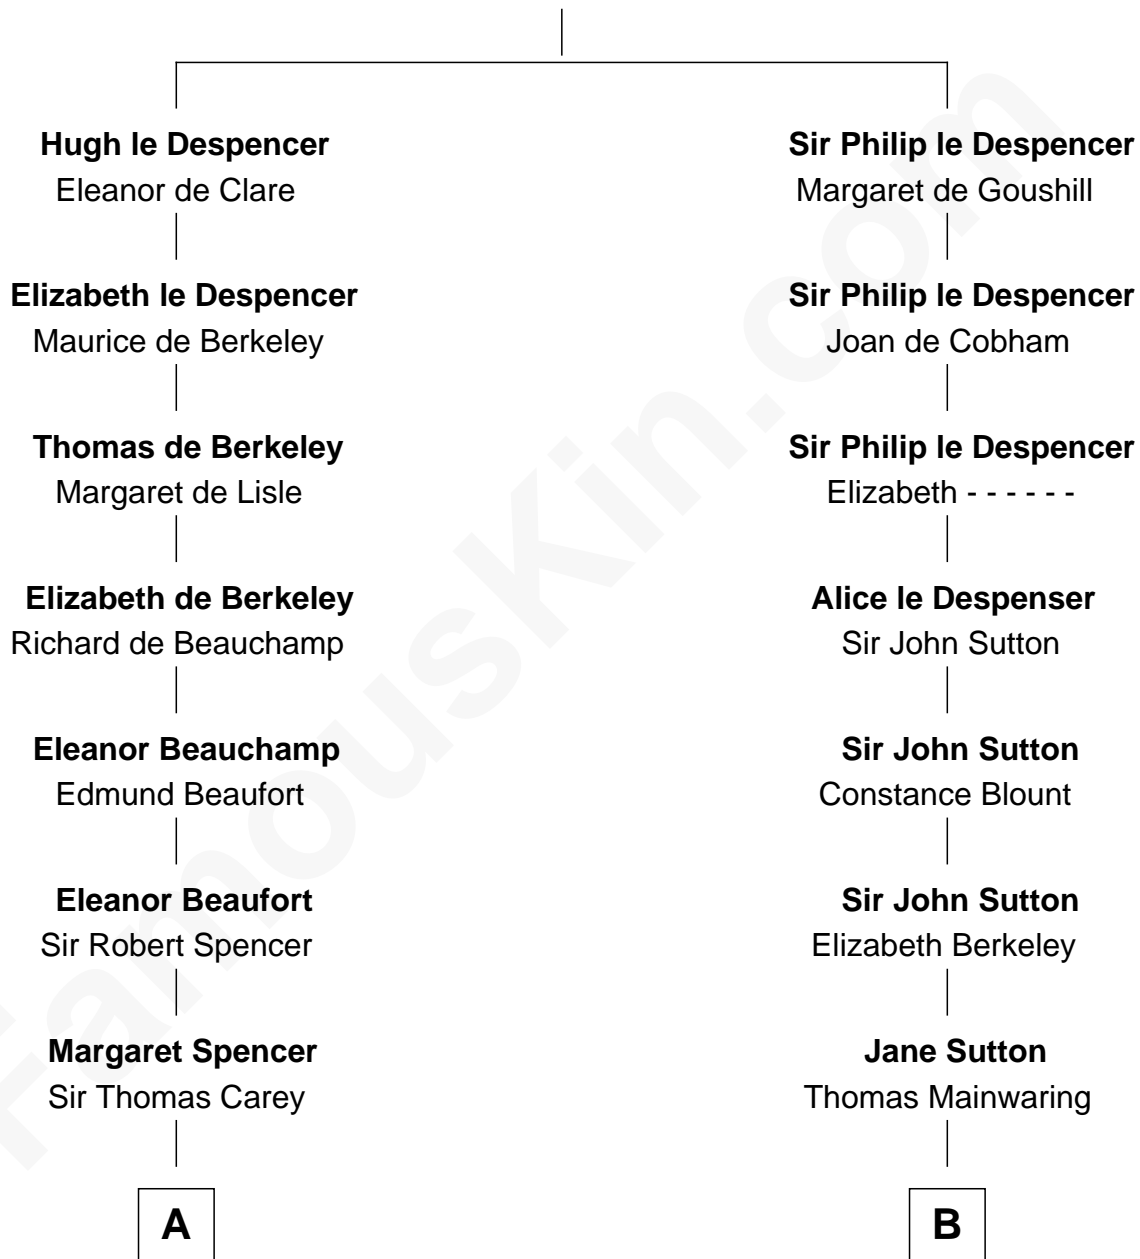

**FamousKin.com**  
**Relationship Chart of**  
**William C. C. Claiborne**  
*1st Governor of Louisiana*

**16th cousin 4 times removed of**  
**John Foster Dulles**  
*52nd U.S. Secretary of State*

**Sir Hugh le Despencer**  
 Isabella de Beauchamp

C

Harriet Wadsworth Lathrop

Rev. Miron Winslow

Harriet Lathrop Winslow

Rev. John Welsh Dulles

Allen Macy Dulles

Edith Foster

John Foster Dulles

*52nd U.S. Secretary of State*

FamousKin.com