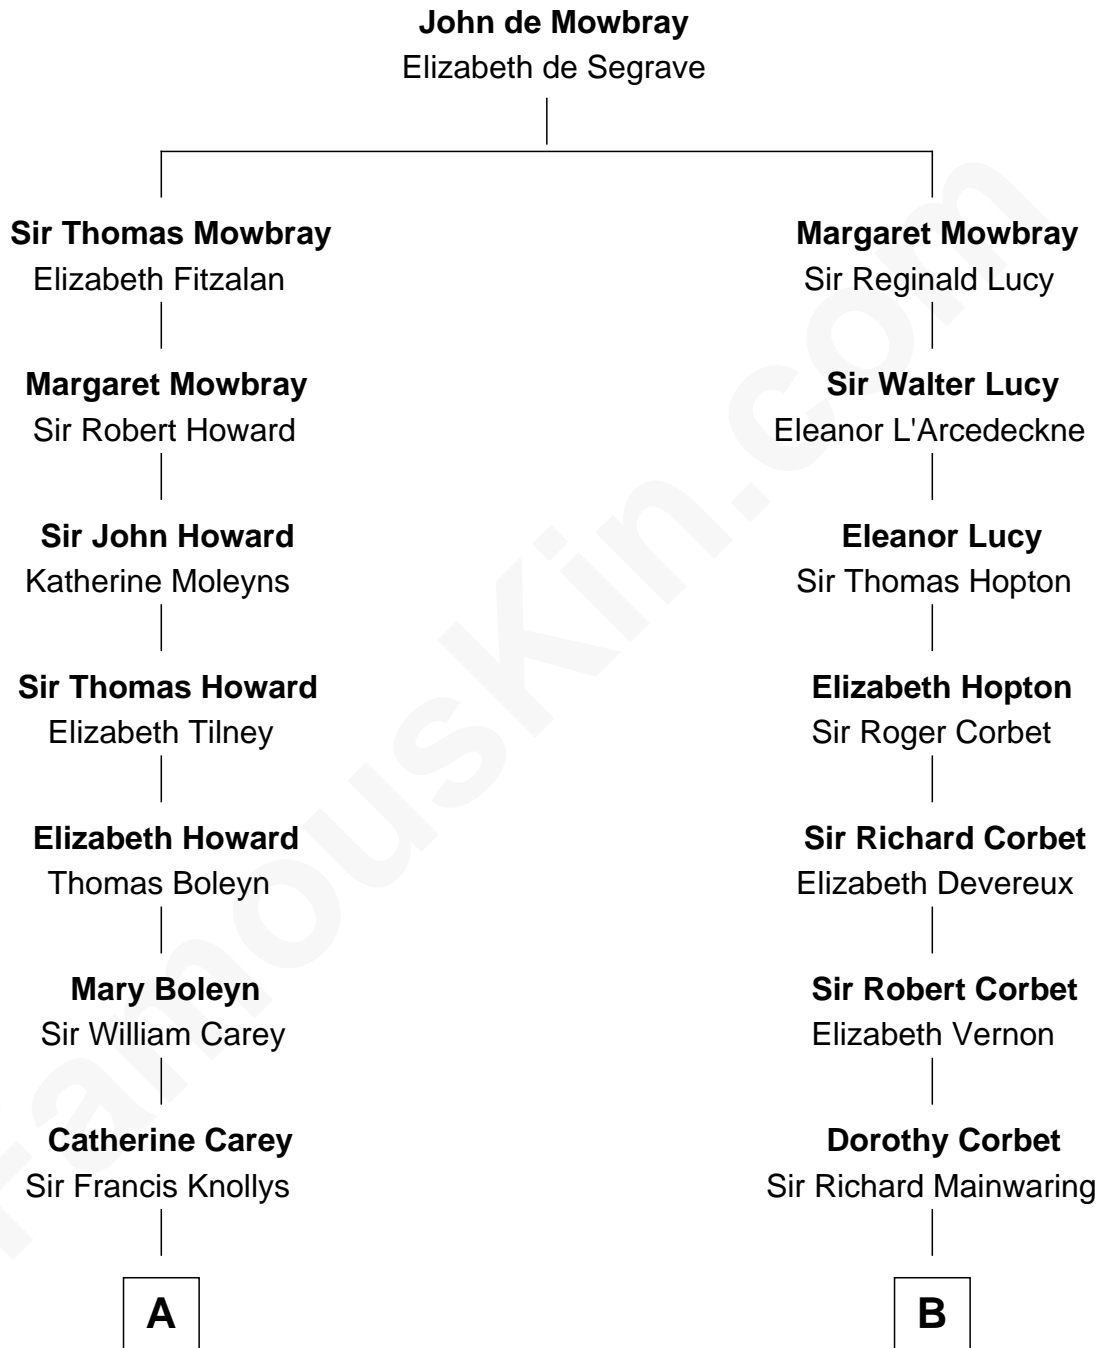

FamousKin.com
Relationship Chart of
William C. C. Claiborne
1st Governor of Louisiana

14th cousin 5 times removed of

John Foster Dulles
52nd U.S. Secretary of State

C

Harriet Lathrop Winslow

Rev. John Welsh Dulles

Allen Macy Dulles

Edith Foster

John Foster Dulles

52nd U.S. Secretary of State

FamousKin.com