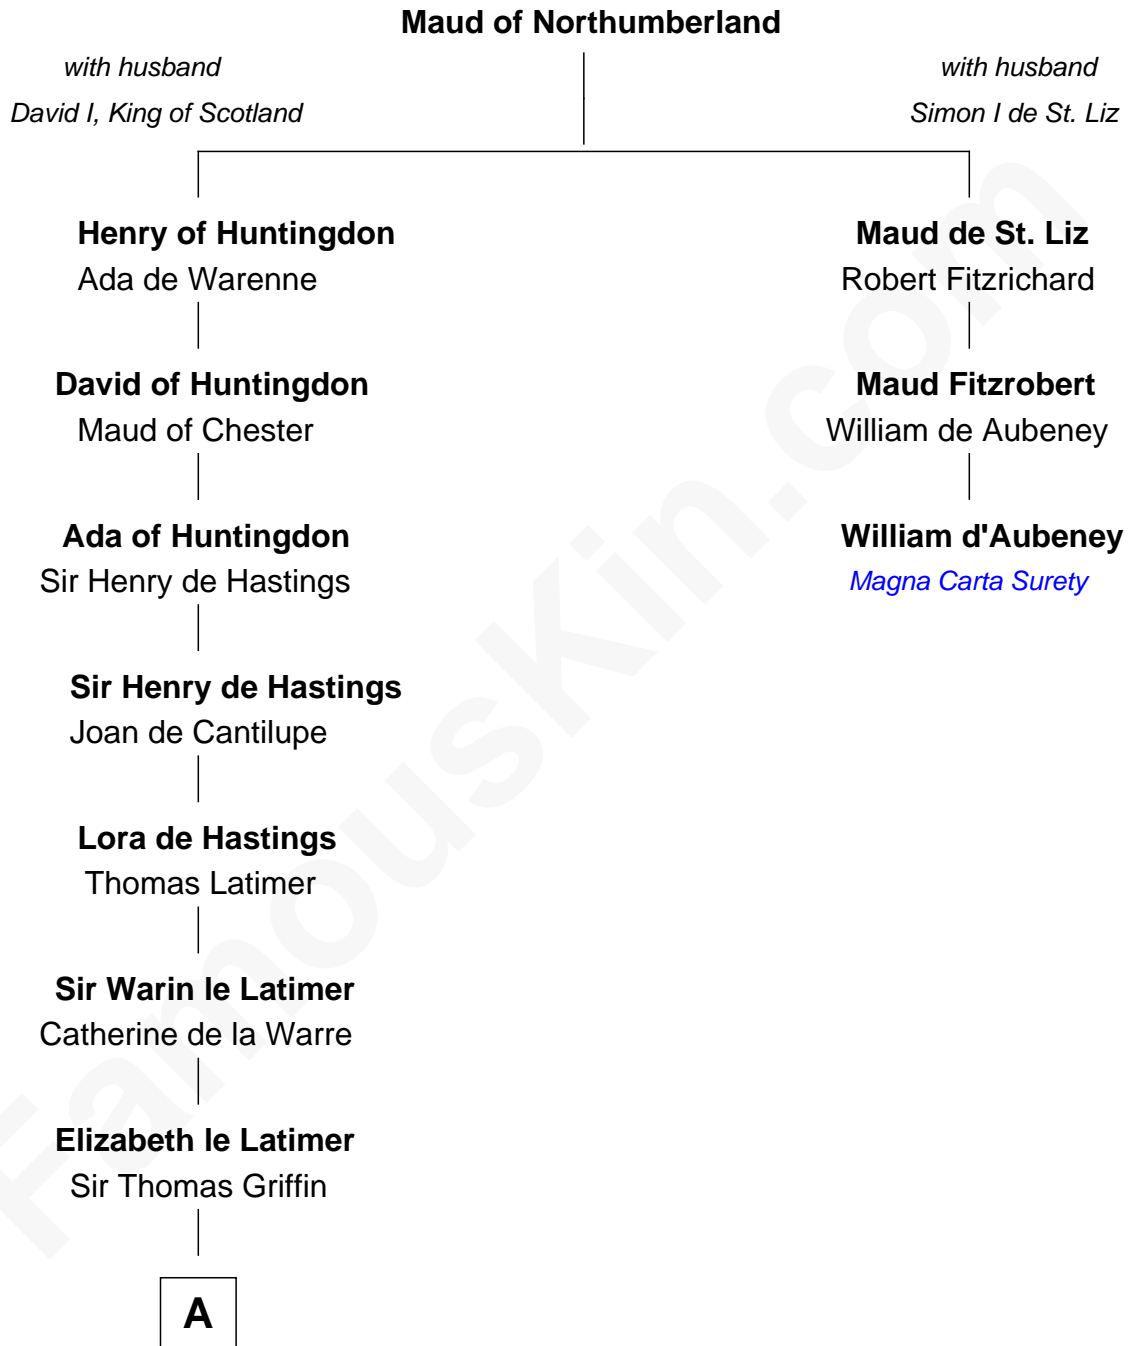

# FamousKin.com Relationship Chart of

**William C. C. Claiborne**

*1st Governor of Louisiana*

2nd cousin 18 times removed of

**William d'Aubeny**

*Magna Carta Surety*

**A**

**Richard Griffin**  
Anna Chamberlain

**Nicholas Griffin**  
Margaret Pilkington

**Nicholas Griffin**  
Catherine Curzon

**Isabel Griffin**  
Thomas Neville

**Thomas Neville**  
Alice Wauton

**Anne Neville**  
Sir John St. John

**Cresset St. John**  
John Boteler