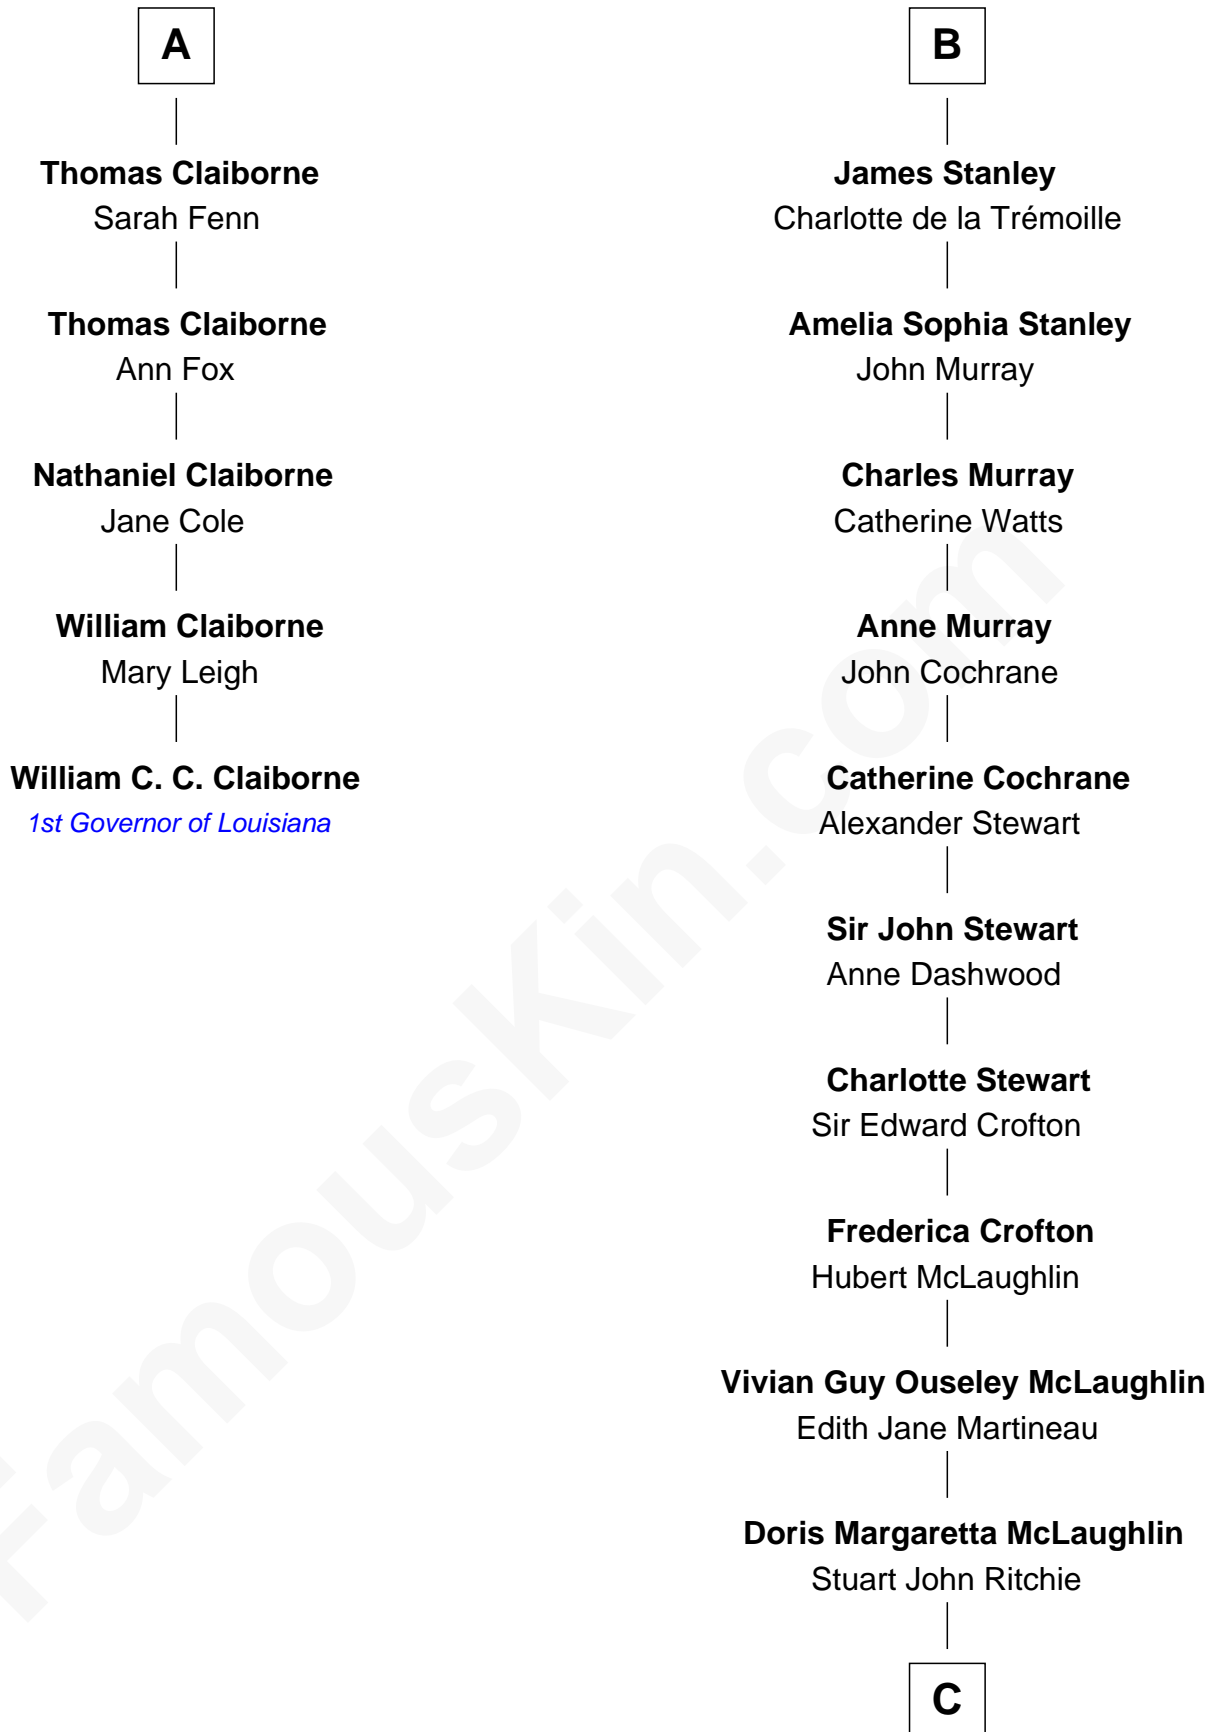

**FamousKin.com**  
**Relationship Chart of**  
**William C. C. Claiborne**  
*1st Governor of Louisiana*

11th cousin 7 times removed of

**Guy Ritchie**  
*British Filmmaker*

**C**

**John Vivian Ritchie**  
Amber Mary Parkinson