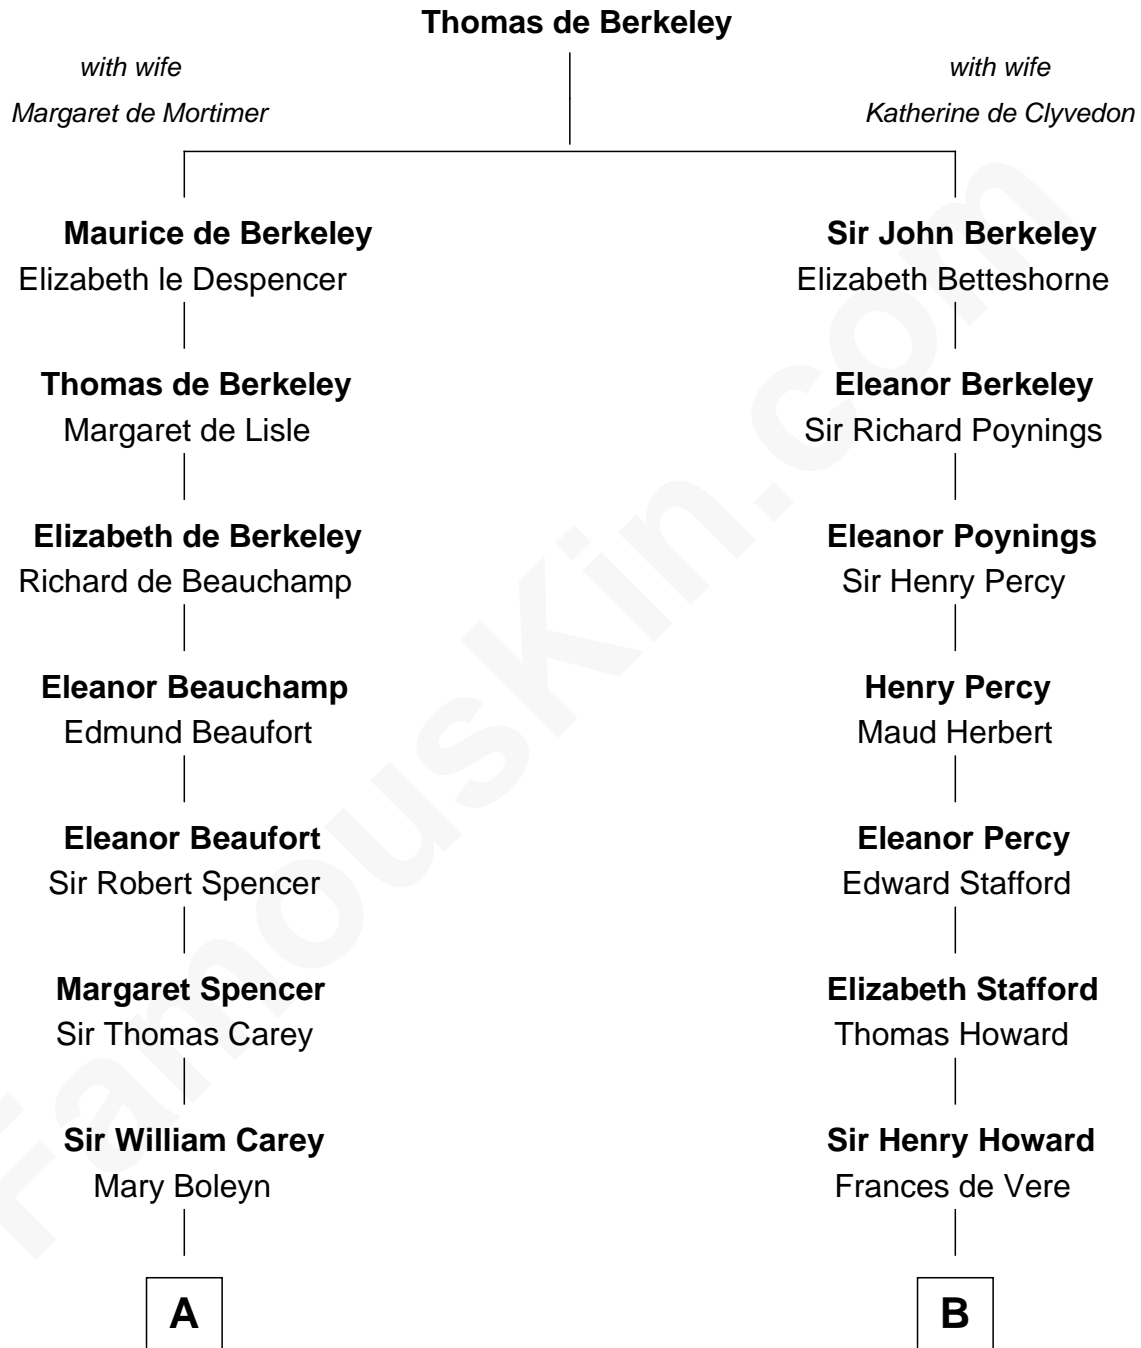

FamousKin.com
Relationship Chart of
William C. C. Claiborne
1st Governor of Louisiana

15th cousin 4 times removed of

Thomas Hunt Morgan
Nobel Prize Winner in Physiology or Medicine

C

Elizabeth Phoebe Key

Charles Howard

Ellen Key Howard

Charlton Hunt Morgan

Thomas Hunt Morgan

Nobel Prize Winner

FamousKin.com