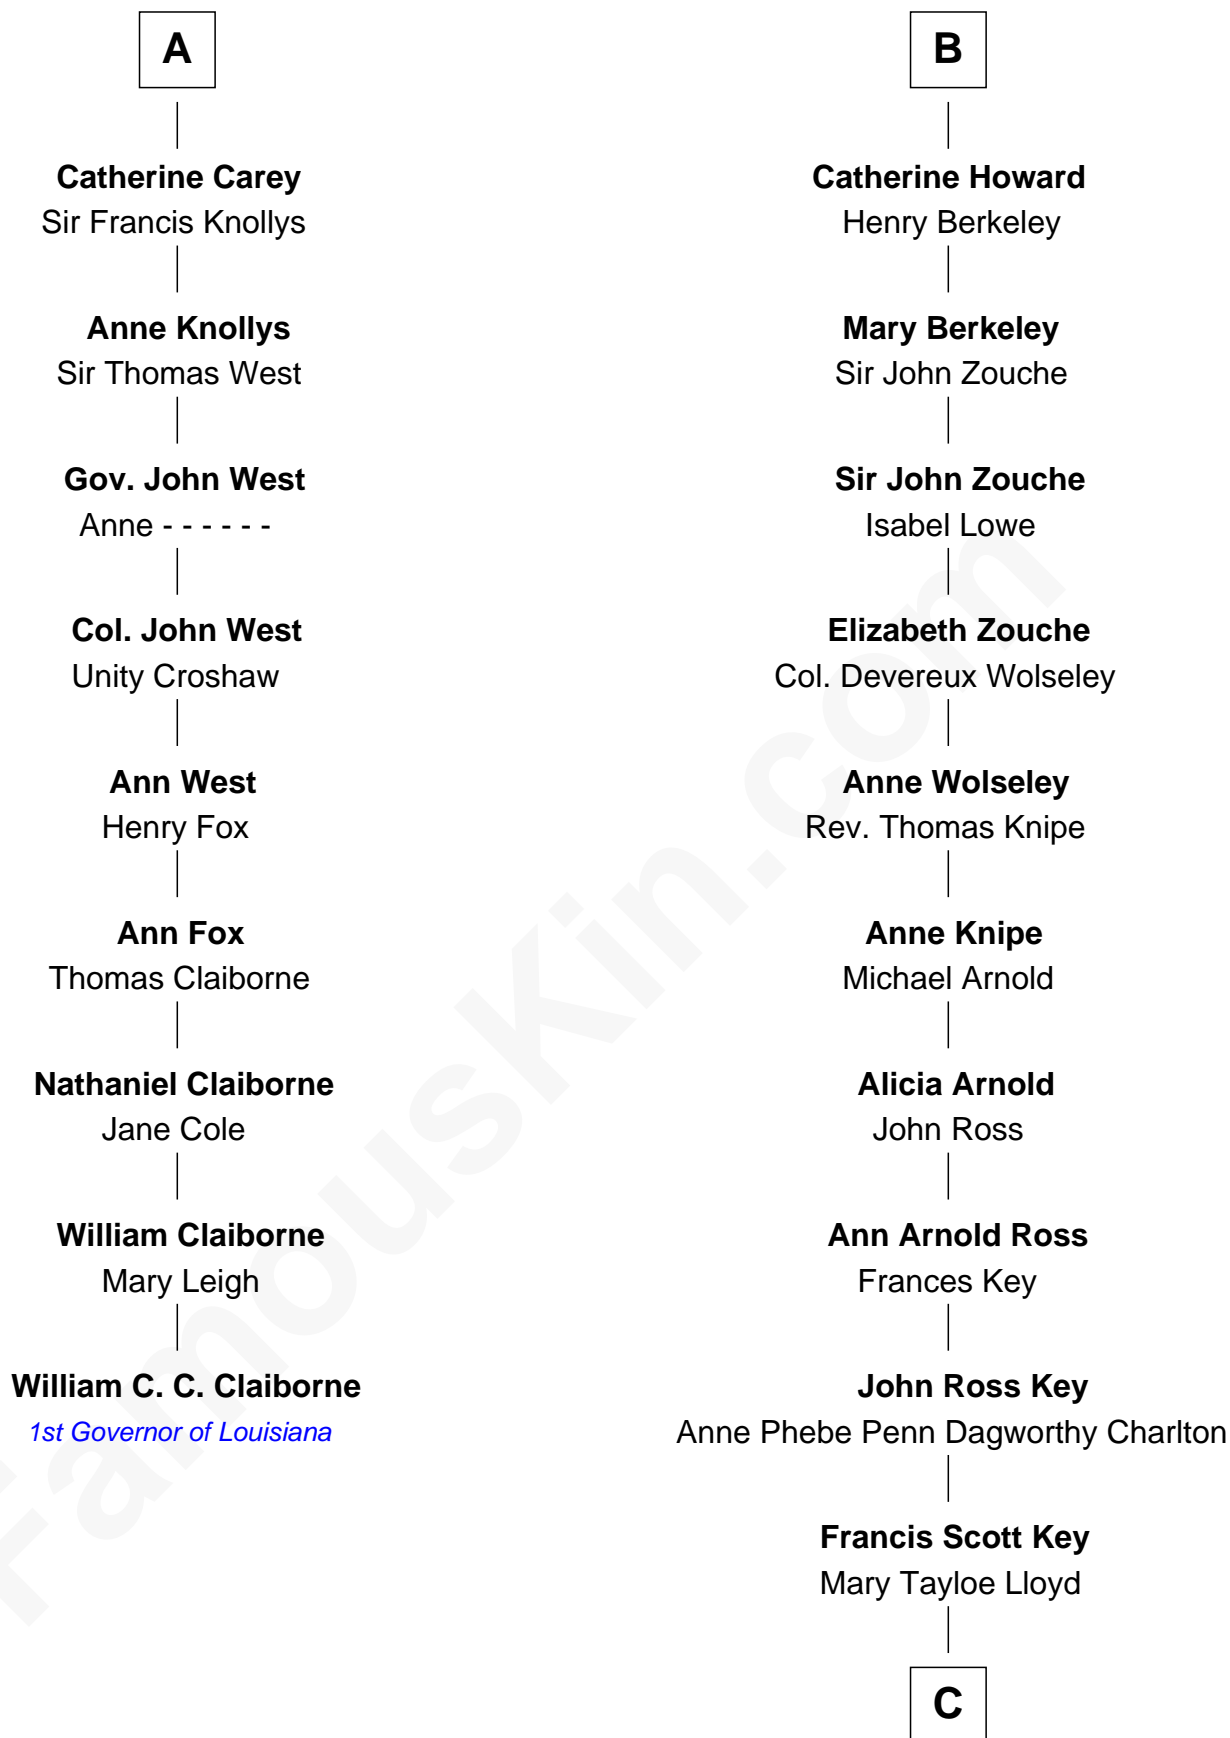

FamousKin.com
Relationship Chart of
William C. C. Claiborne
1st Governor of Louisiana

15th cousin 4 times removed of

Thomas Hunt Morgan
Nobel Prize Winner in Physiology or Medicine

C

Elizabeth Phoebe Key

Charles Howard

Ellen Key Howard

Charlton Hunt Morgan

Thomas Hunt Morgan

Nobel Prize Winner

FamousKin.com