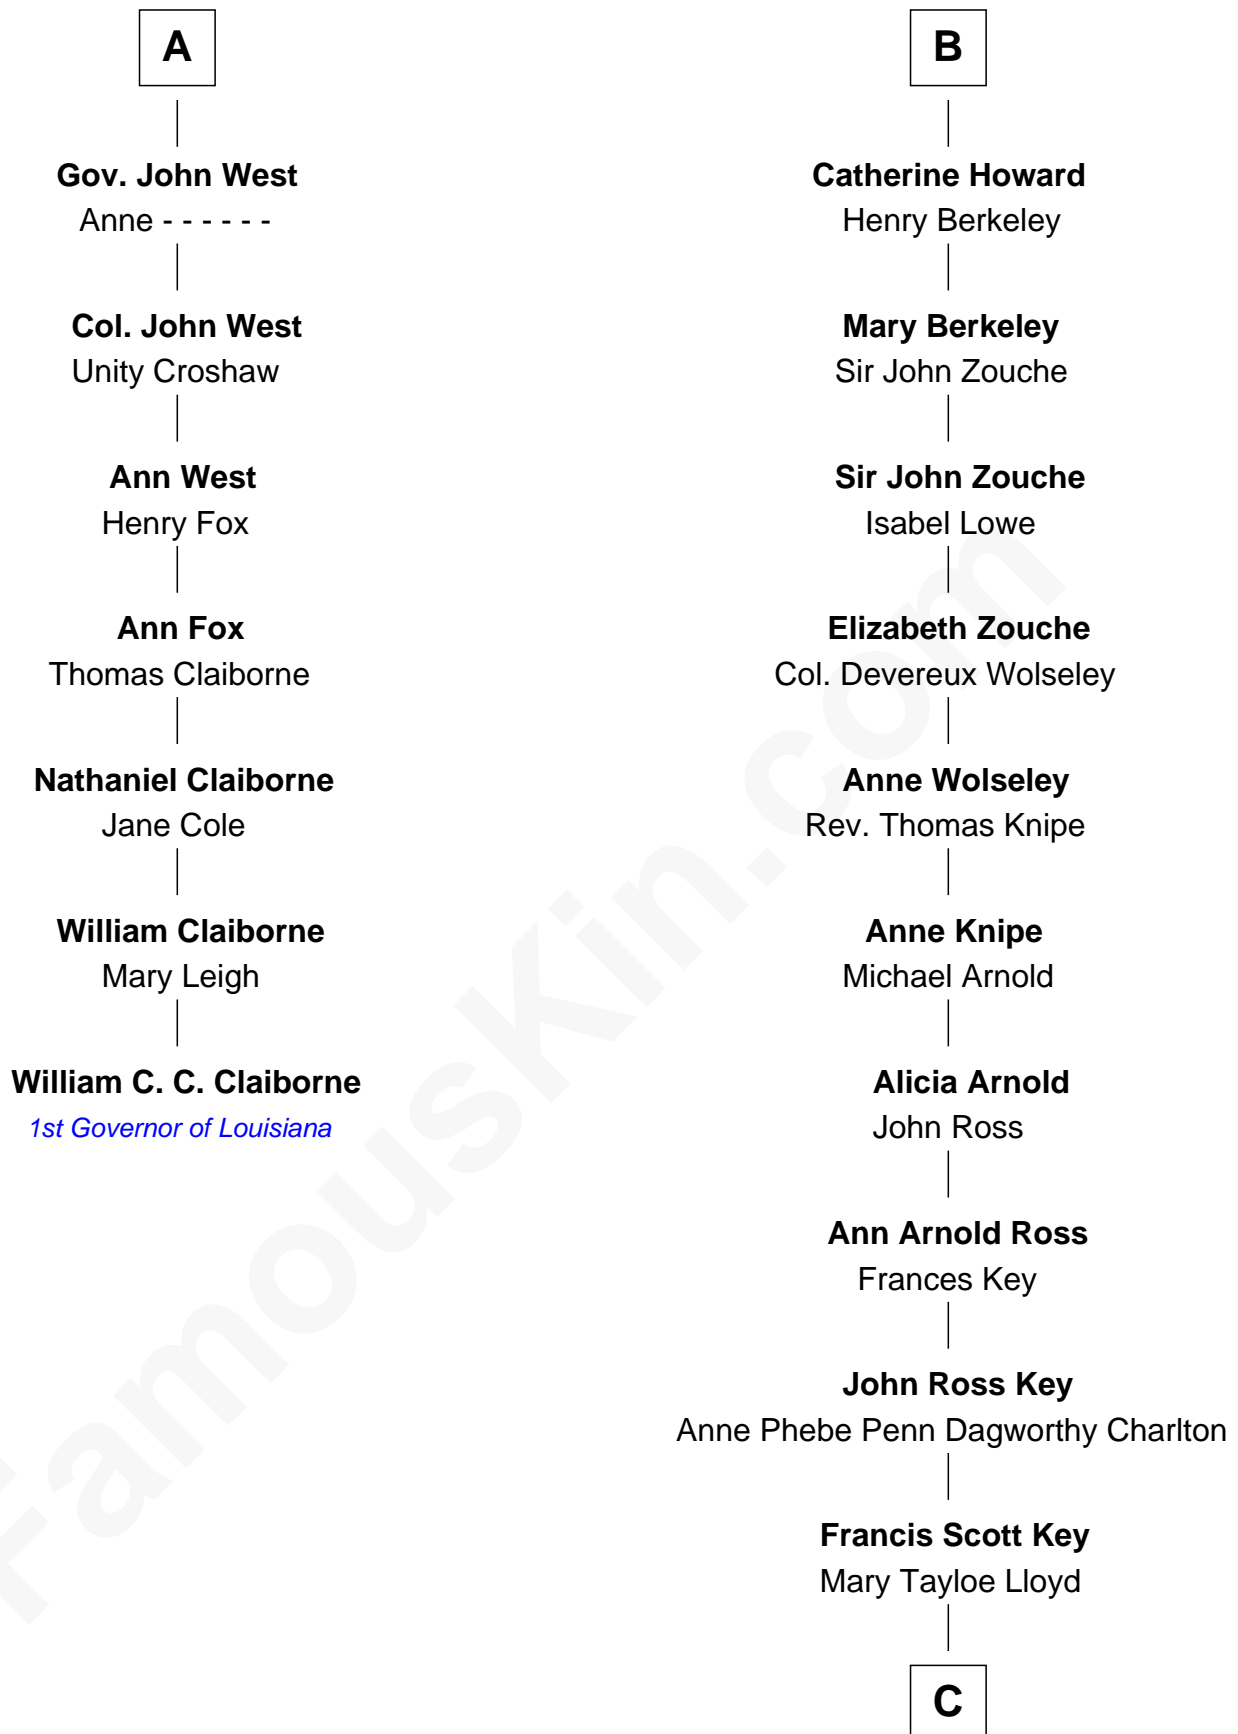

FamousKin.com
Relationship Chart of
William C. C. Claiborne
1st Governor of Louisiana

13th cousin 6 times removed of

Thomas Hunt Morgan
Nobel Prize Winner in Physiology or Medicine

C

Elizabeth Phoebe Key

Charles Howard

Ellen Key Howard

Charlton Hunt Morgan

Thomas Hunt Morgan

Nobel Prize Winner

FamousKin.com