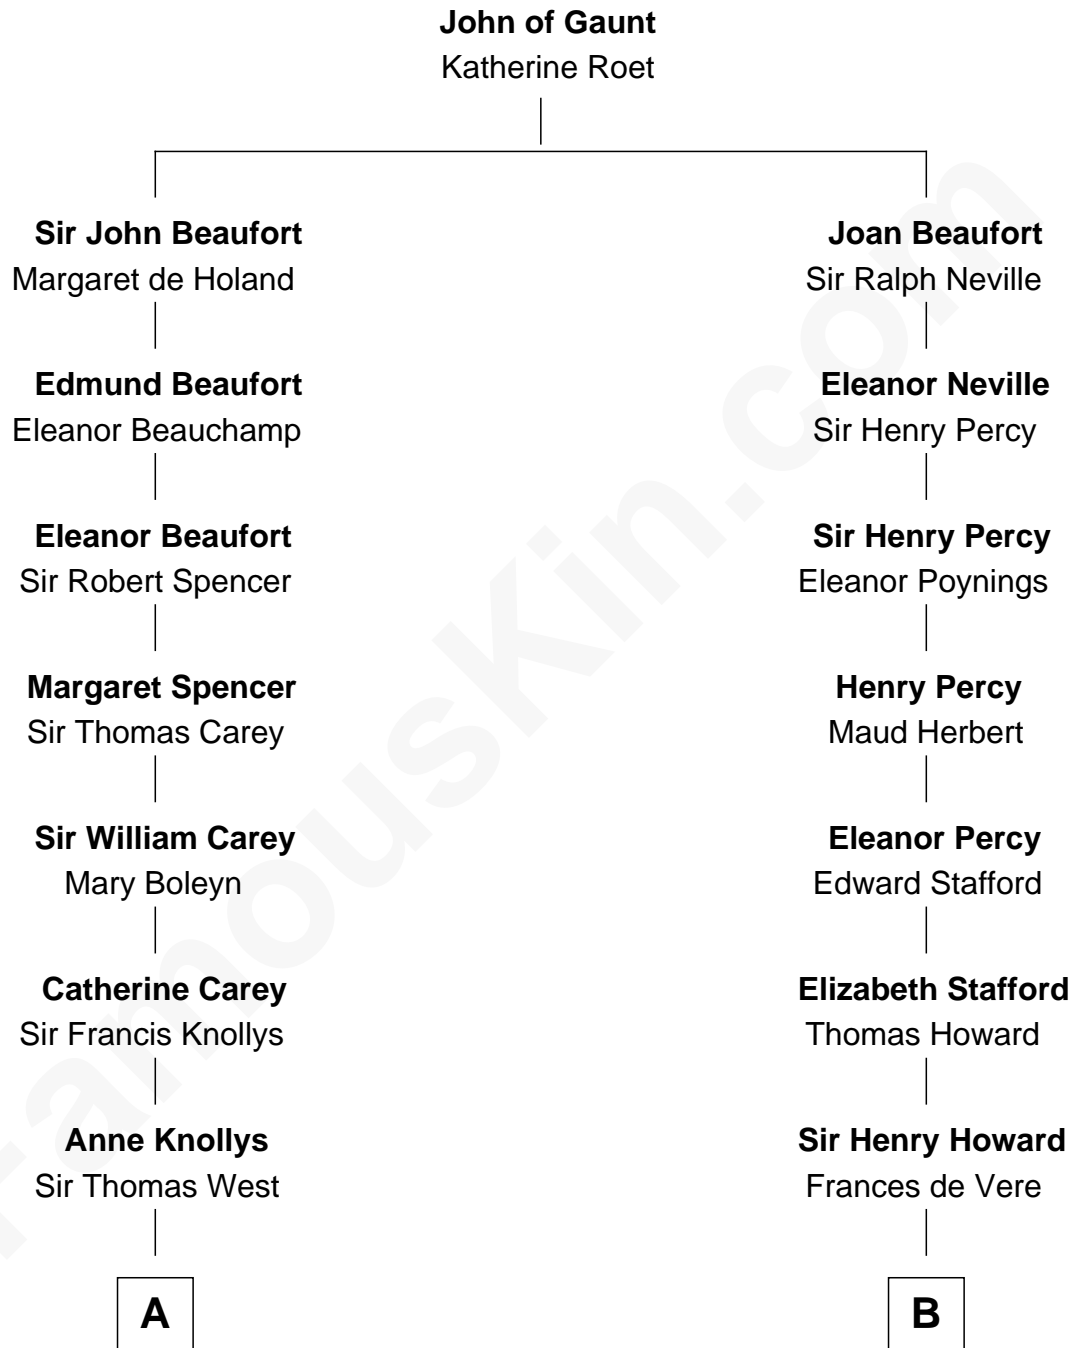

FamousKin.com
Relationship Chart of
William C. C. Claiborne
1st Governor of Louisiana

13th cousin 6 times removed of

Thomas Hunt Morgan
Nobel Prize Winner in Physiology or Medicine

C

Elizabeth Phoebe Key

Charles Howard

Ellen Key Howard

Charlton Hunt Morgan

Thomas Hunt Morgan

Nobel Prize Winner

FamousKin.com