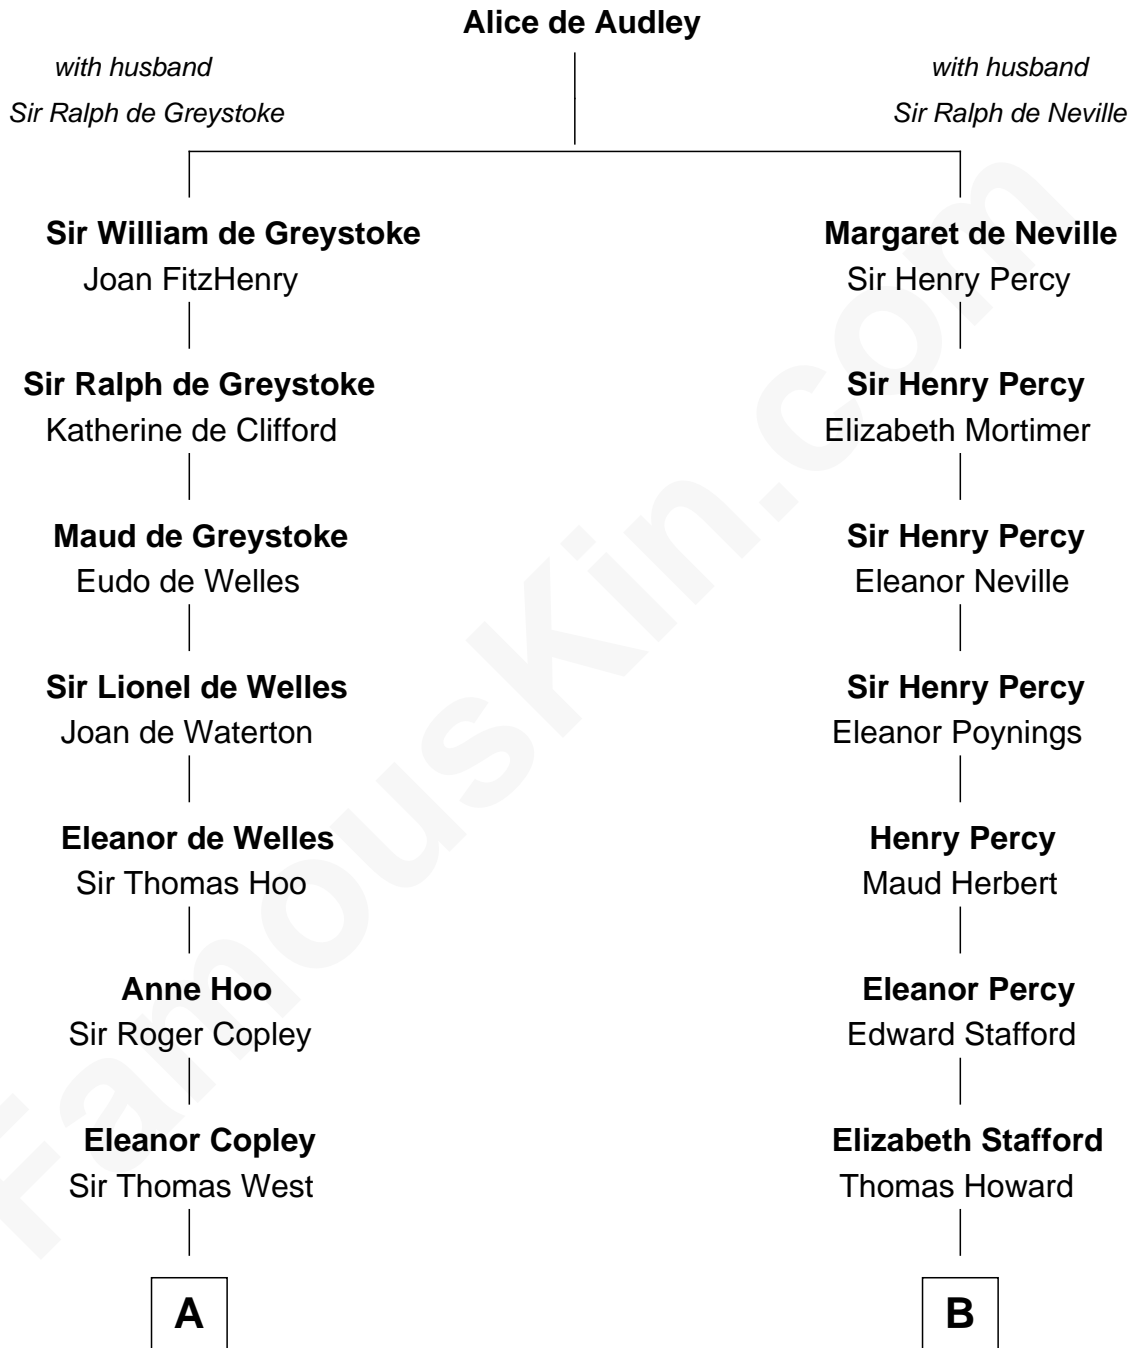

FamousKin.com
Relationship Chart of
William C. C. Claiborne
1st Governor of Louisiana

16th cousin 4 times removed of

Thomas Hunt Morgan
Nobel Prize Winner in Physiology or Medicine

C

Francis Scott Key

Mary Tayloe Lloyd

Elizabeth Phoebe Key

Charles Howard

Ellen Key Howard

Charlton Hunt Morgan

Thomas Hunt Morgan

Nobel Prize Winner

FamousKin.com