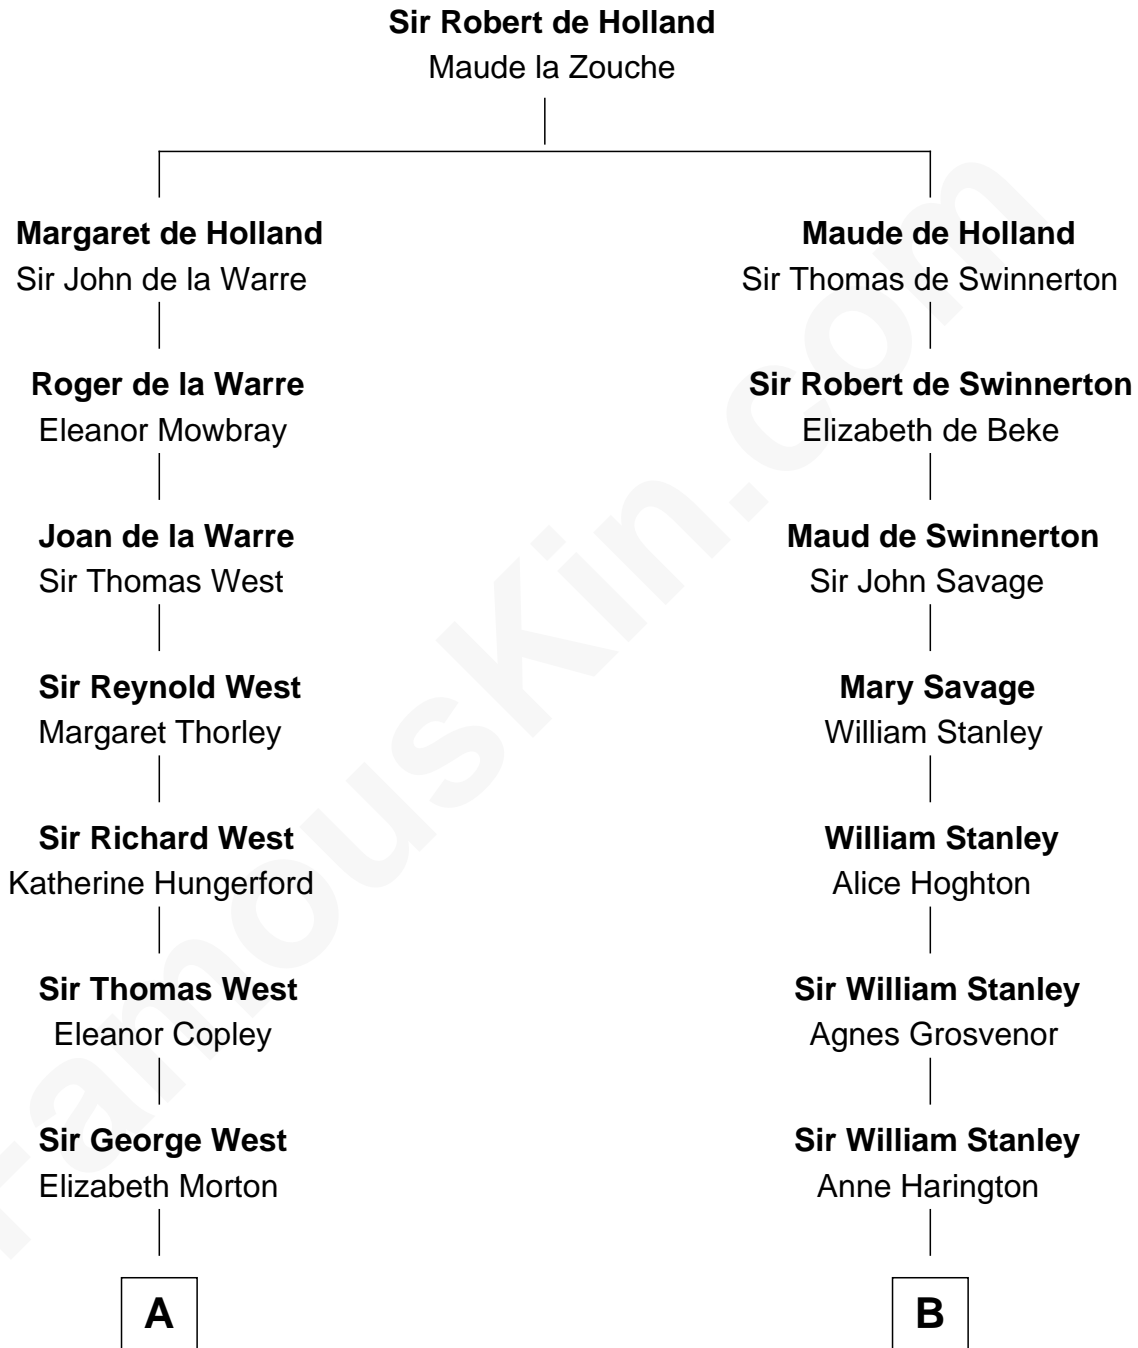

FamousKin.com
Relationship Chart of
William C. C. Claiborne
1st Governor of Louisiana

15th cousin 3 times removed of

Thomas Hunt Morgan
Nobel Prize Winner in Physiology or Medicine

C

Ellen Key Howard
Charlton Hunt Morgan

Thomas Hunt Morgan
Nobel Prize Winner

FamousKin.com