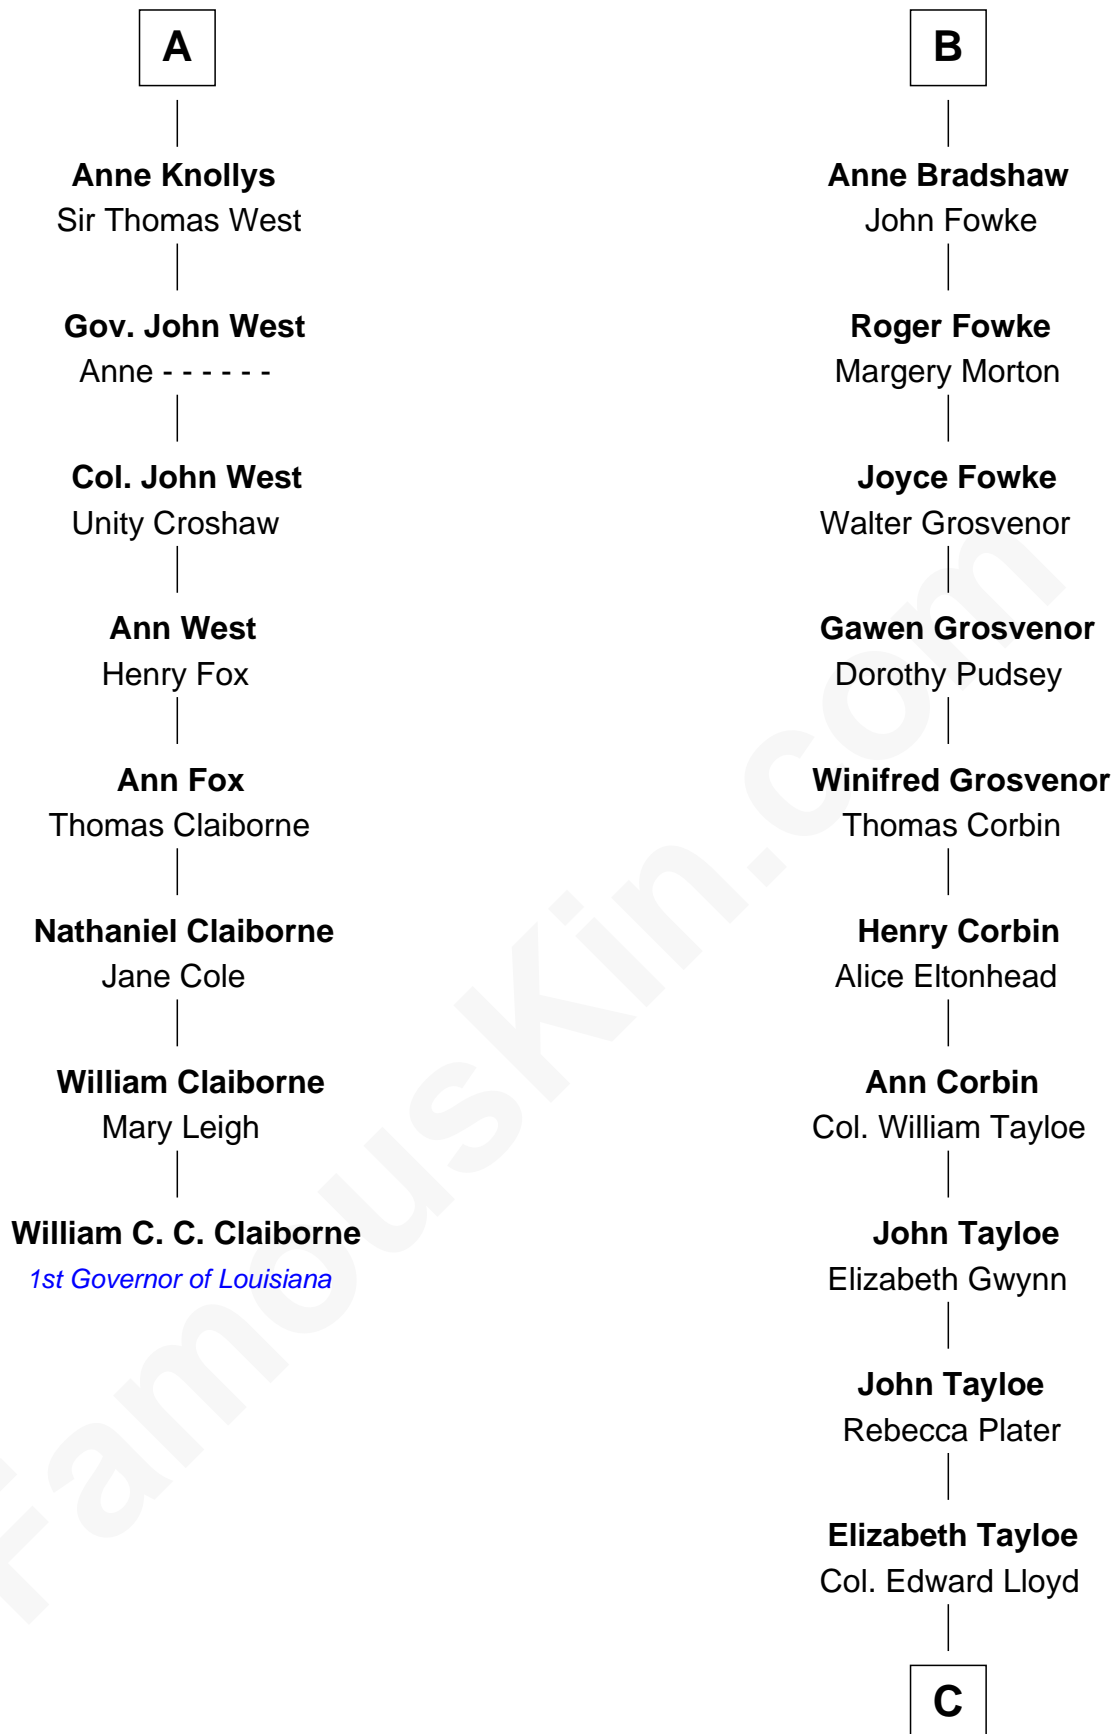

FamousKin.com
Relationship Chart of
William C. C. Claiborne
1st Governor of Louisiana

14th cousin 6 times removed of

Thomas Hunt Morgan
Nobel Prize Winner in Physiology or Medicine

John de Welles
 Maud de Roos

C

—
Mary Tayloe Lloyd

Francis Scott Key

—
Elizabeth Phoebe Key

Charles Howard

—
Ellen Key Howard

Charlton Hunt Morgan

—
Thomas Hunt Morgan