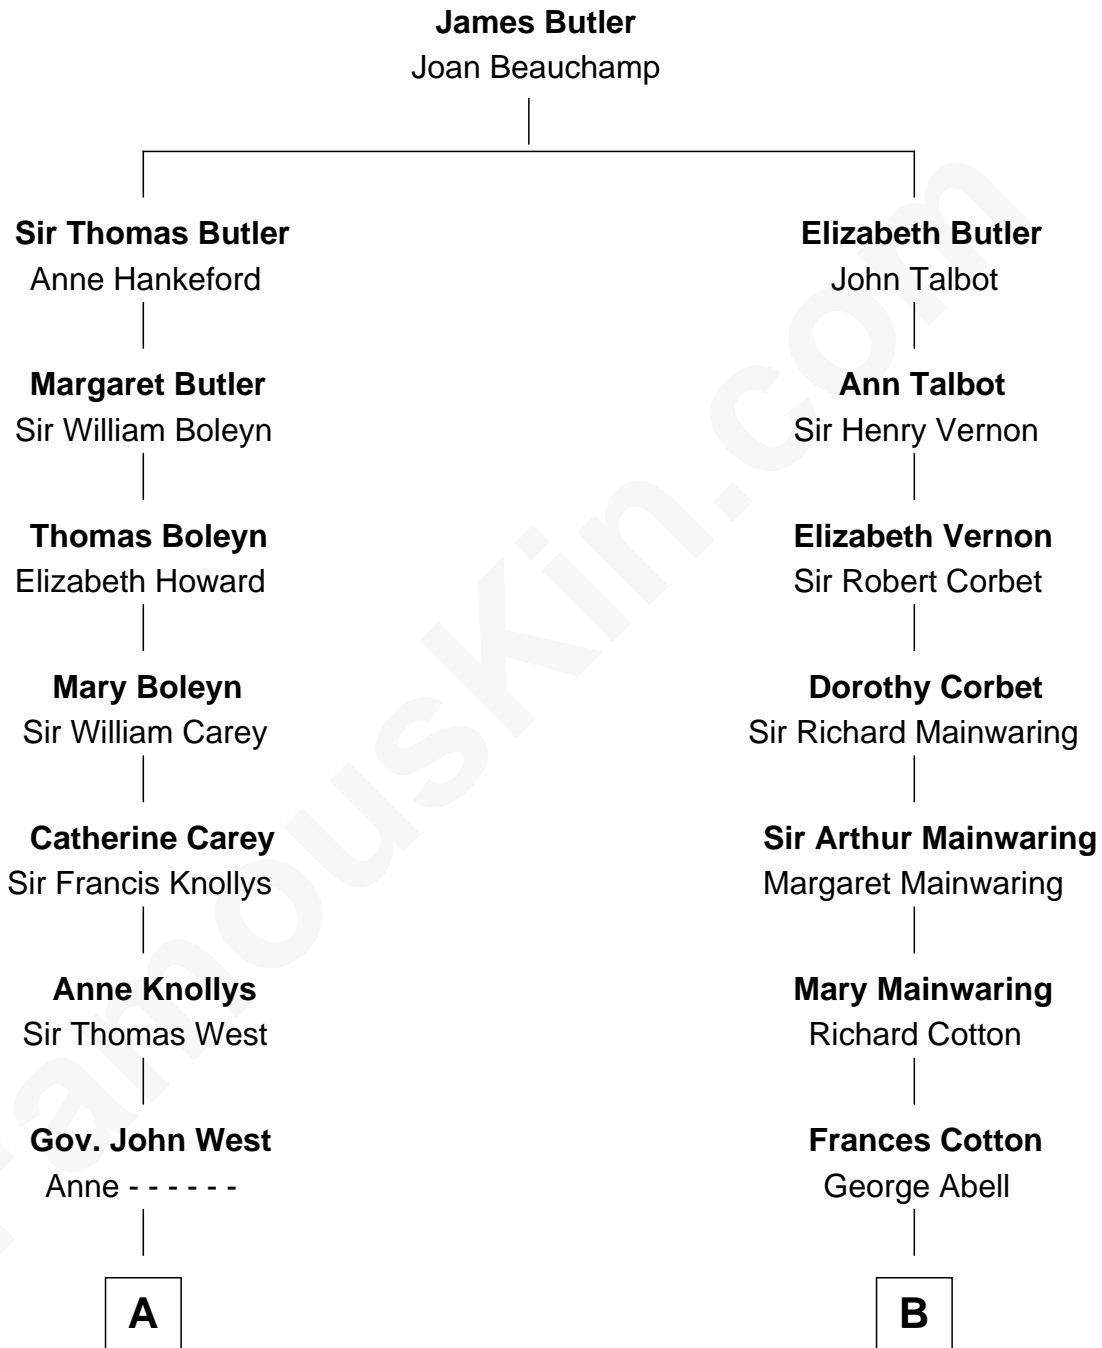

FamousKin.com Relationship Chart of

William C. C. Claiborne

1st Governor of Louisiana

12th cousin 1 time removed of

C. W. Post

Founder of Post Cereals

A

Col. John West

Unity Croshaw

Ann West

Henry Fox

Ann Fox

Thomas Claiborne

Nathaniel Claiborne

Jane Cole

William Claiborne