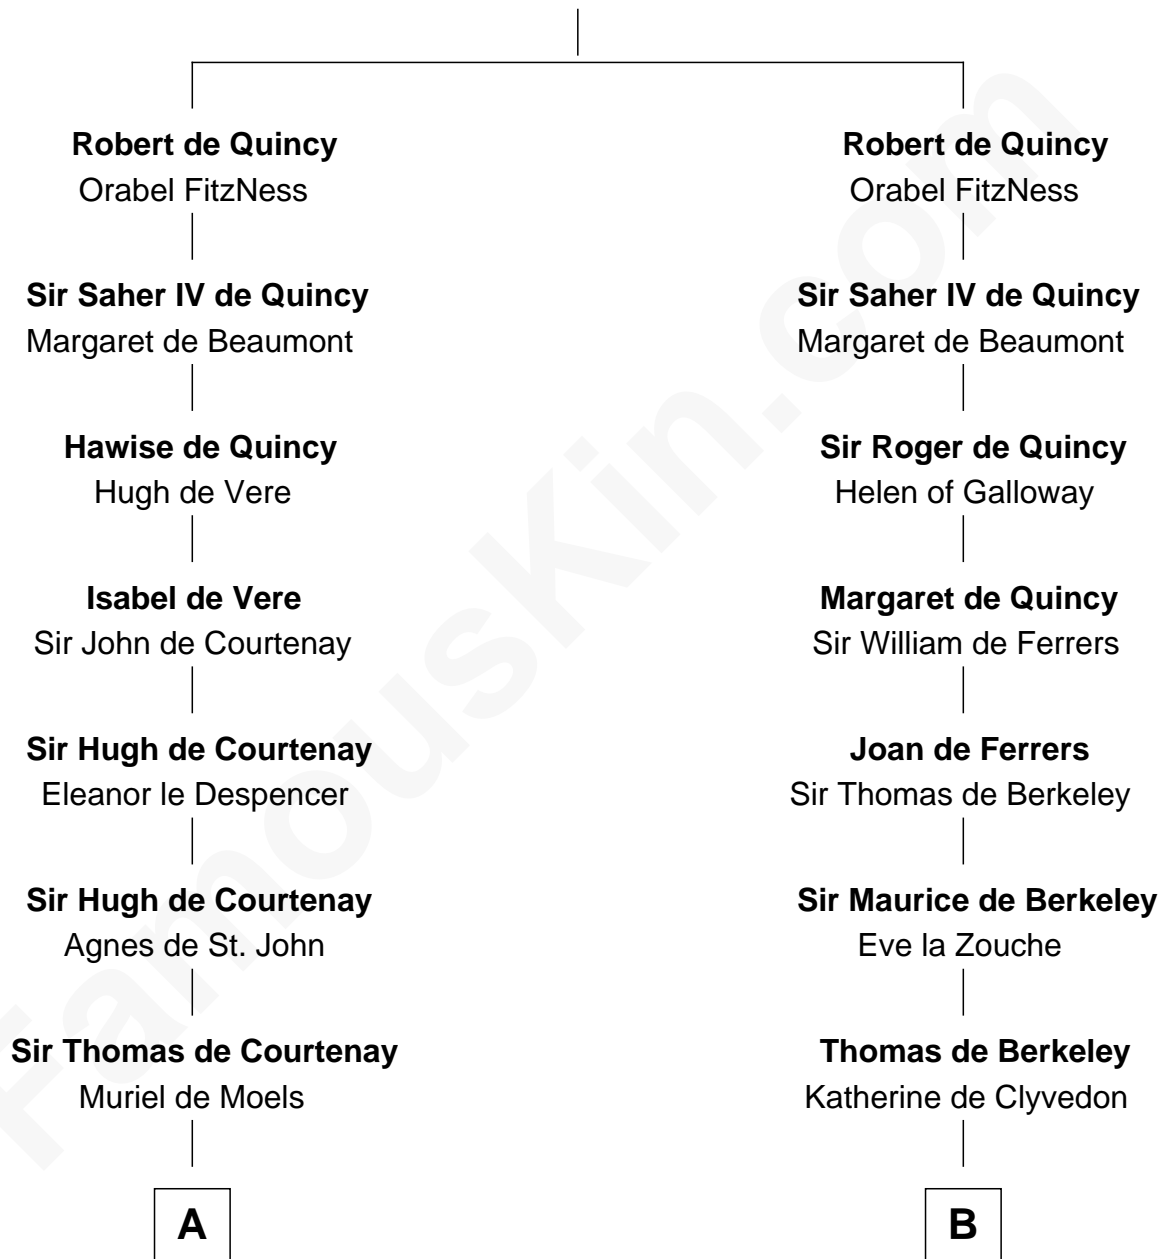

FamousKin.com Relationship Chart of

William C. C. Claiborne

1st Governor of Louisiana

20th cousin 1 time removed of

C. W. Post

Founder of Post Cereals

Saher I de Quincy

Maud de St. Liz

C

Ann West
Henry Fox

Ann Fox
Thomas Claiborne

Nathaniel Claiborne
Jane Cole

William Claiborne
Mary Leigh

William C. C. Claiborne
1st Governor of Louisiana

D

Azel Lathrop
Elizabeth Hyde

Erastus Lathrop
Sarah Bailey

Caroline Cushman Lathrop
Charles Rollin Post

C. W. Post
Founder of Post Cereals