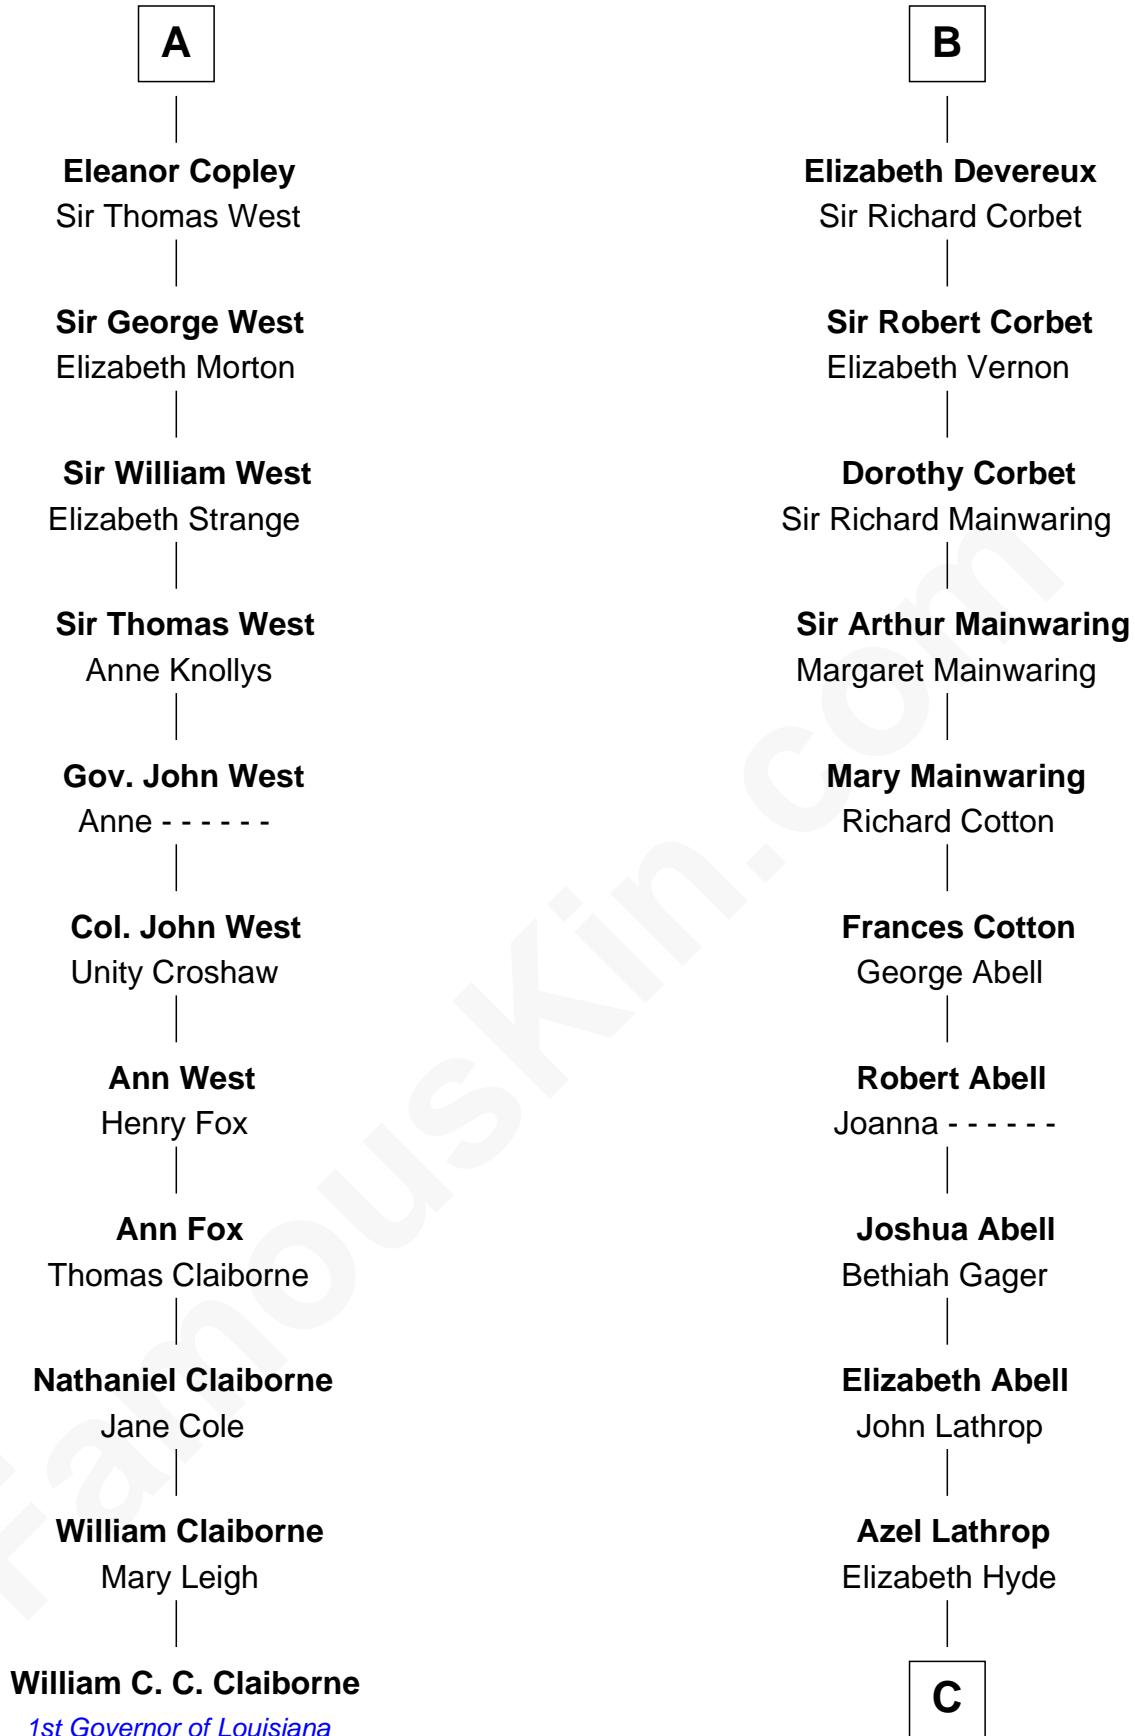

FamousKin.com
Relationship Chart of
William C. C. Claiborne
1st Governor of Louisiana

17th cousin 2 times removed of

C. W. Post
Founder of Post Cereals

Sir Hugh I de Audley
 Iseult de Mortimer

C

Erastus Lathrop

Sarah Bailey

Caroline Cushman Lathrop

Charles Rollin Post

C. W. Post

Founder of Post Cereals

FamousKin.com