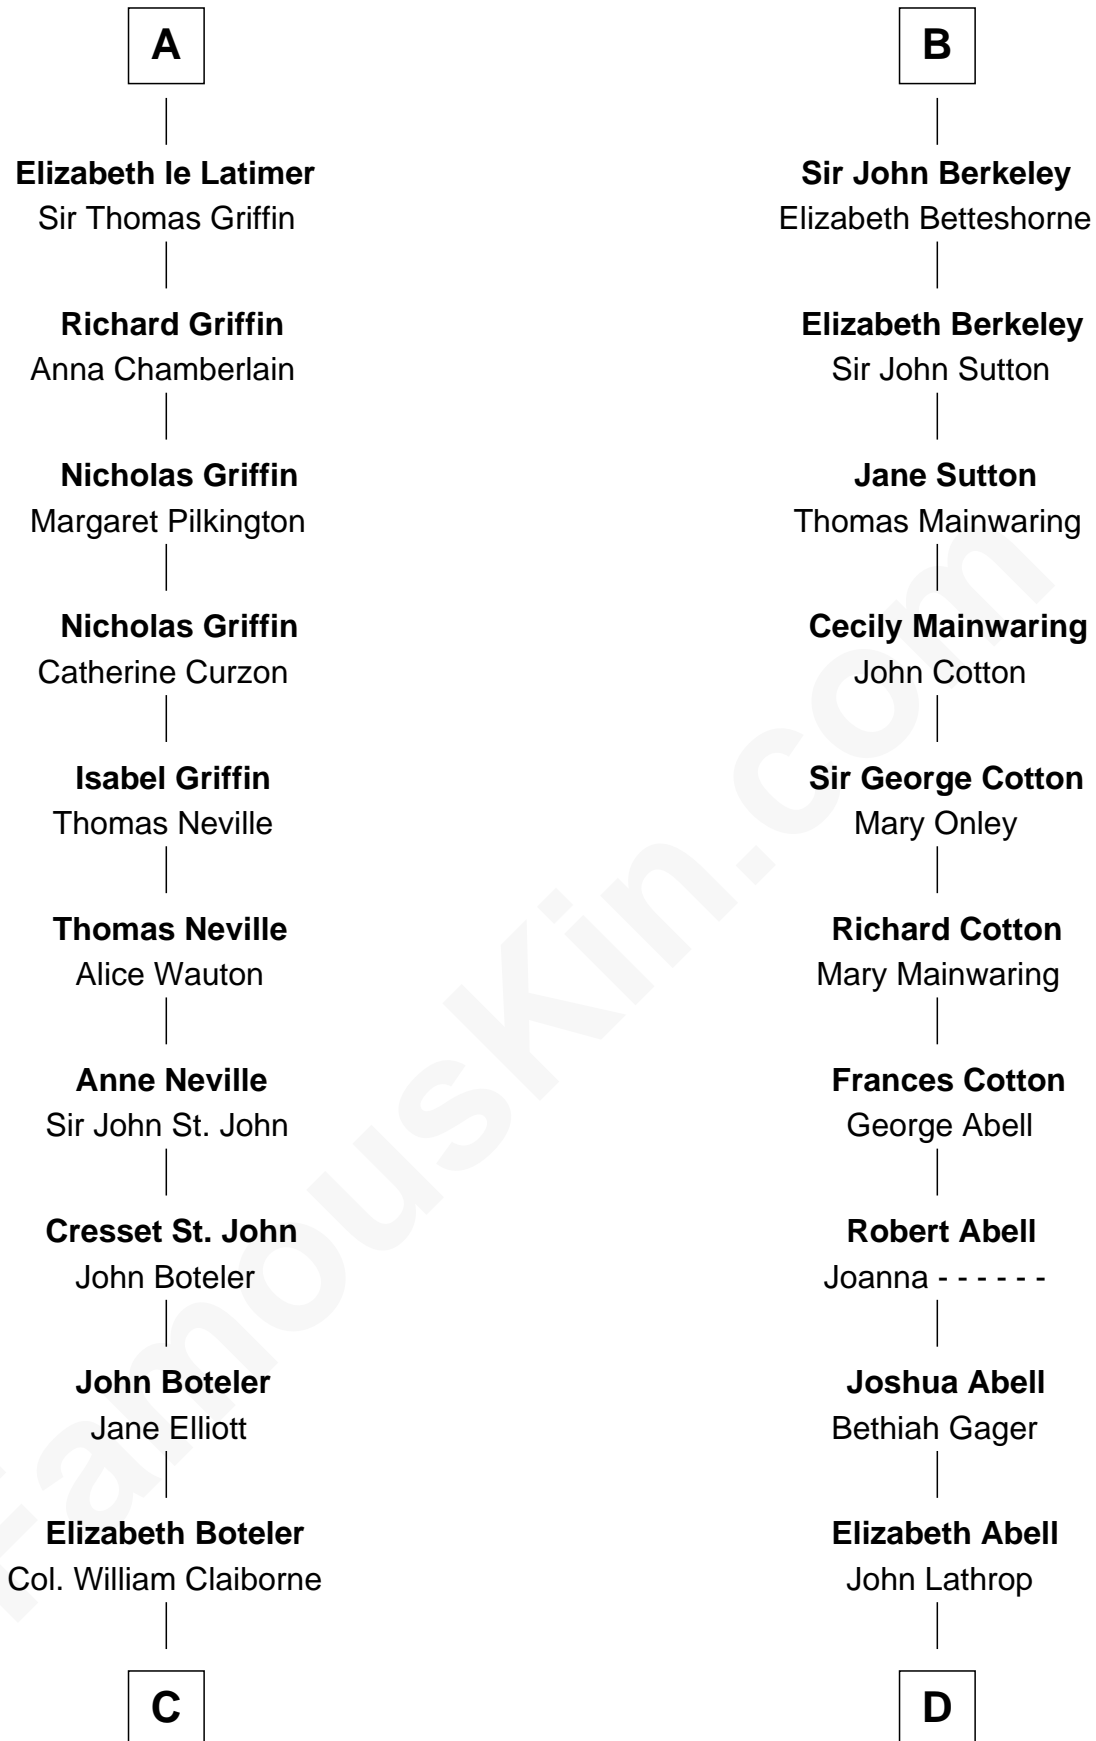

FamousKin.com Relationship Chart of

William C. C. Claiborne

1st Governor of Louisiana

20th cousin 1 time removed of

C. W. Post

Founder of Post Cereals

Richard de Morville

Avice of Lancaster