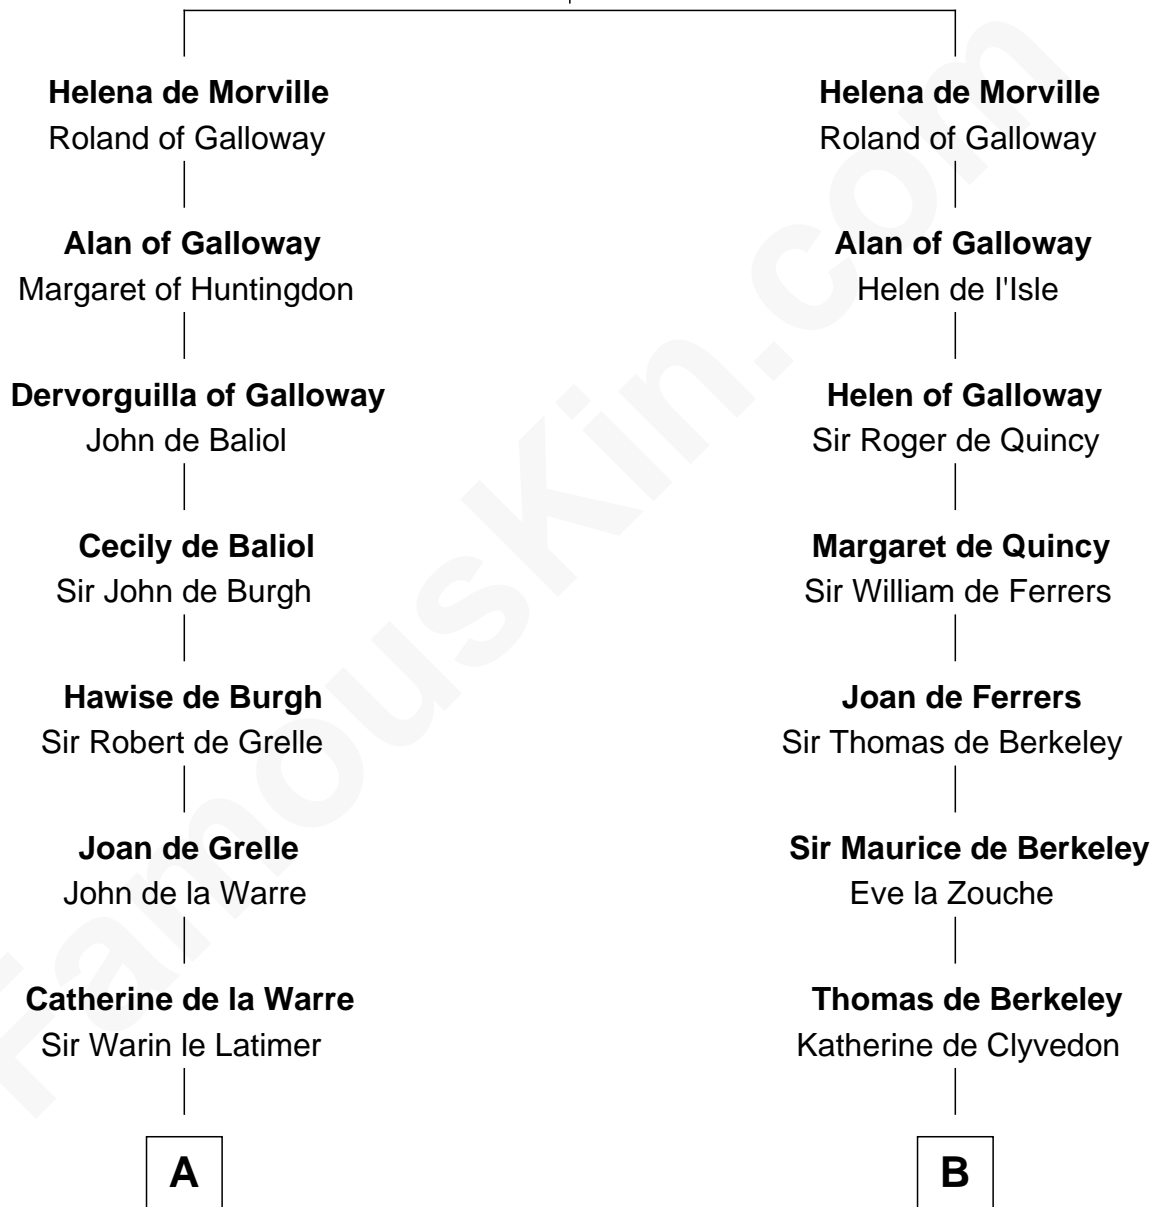

FamousKin.com Relationship Chart of

William C. C. Claiborne

1st Governor of Louisiana

20th cousin 1 time removed of

C. W. Post

Founder of Post Cereals

Richard de Morville

Avice of Lancaster

Mary Leigh

William C. C. Claiborne

1st Governor of Louisiana

D

Azel Lathrop

Elizabeth Hyde

Erastus Lathrop

Sarah Bailey